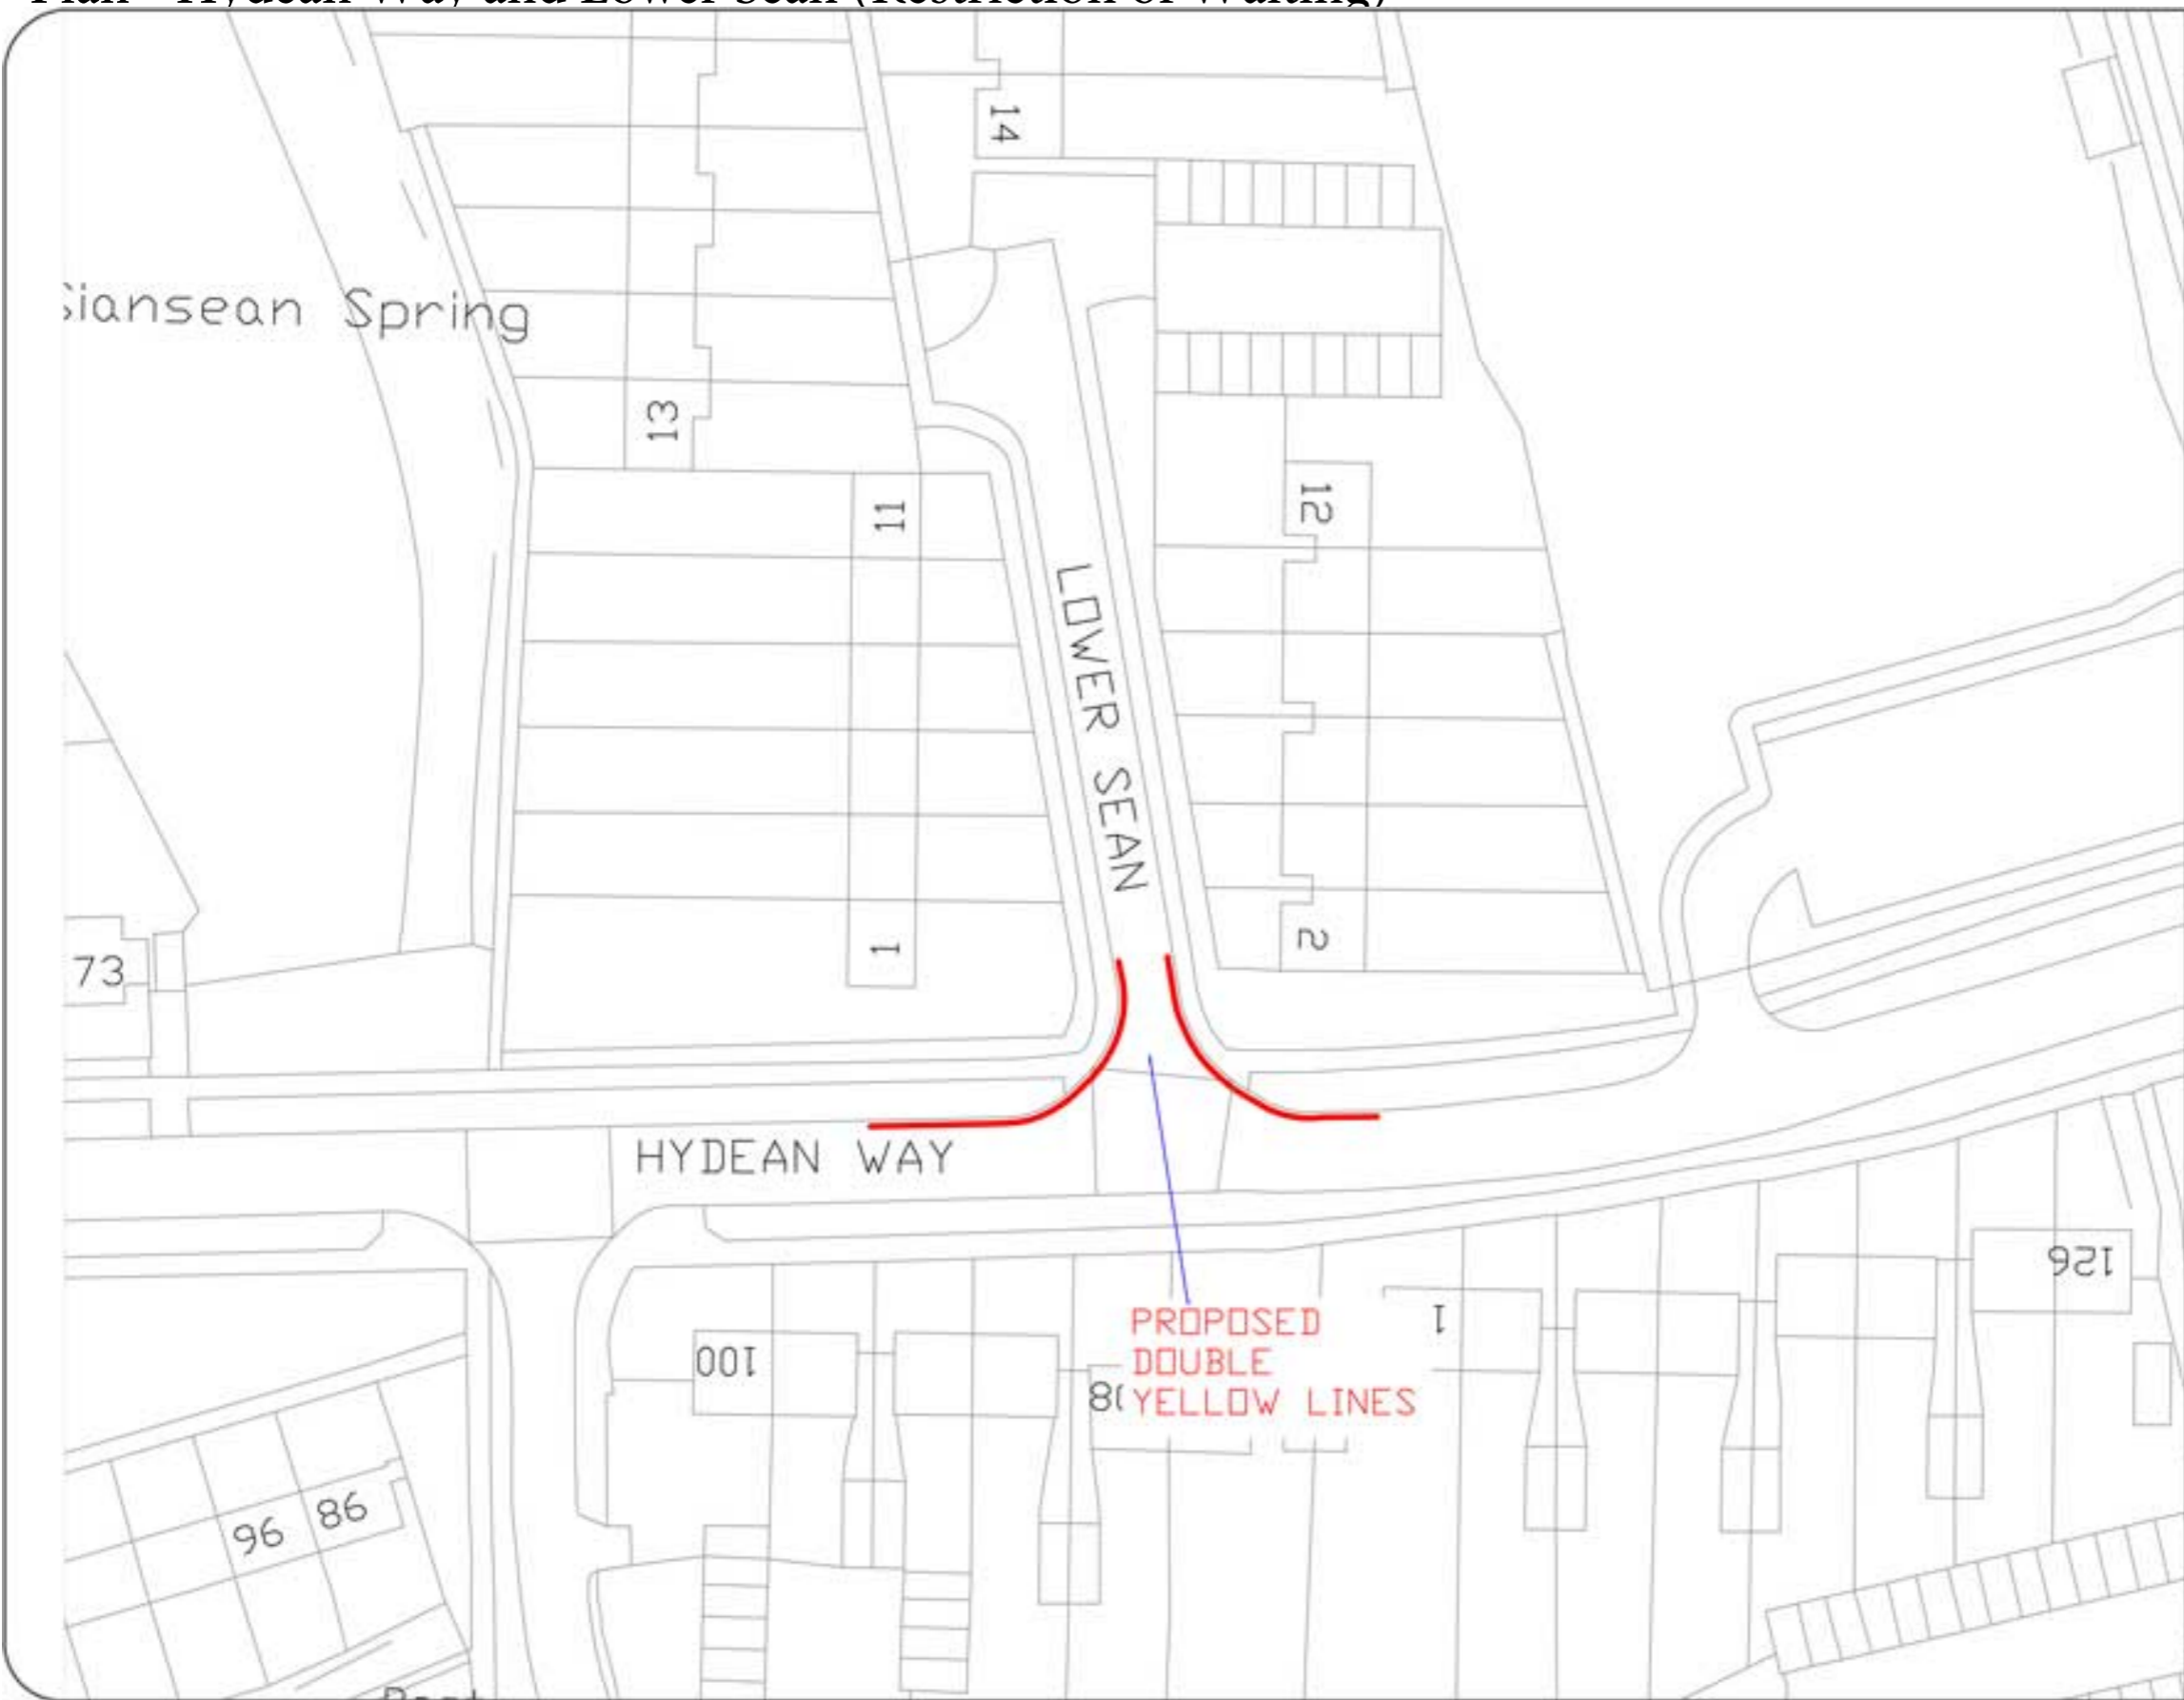

Plan - Hydean Way and Lower Sean (Restriction of Waiting)

NOTES / REVISIONS

Proposed double yellow lines

No. Revision Date

STEVENAGE BOROUGH COUNCIL
Zayd al-Jawad
Asst. Director, Planning and Regulation
Danehill House,
Slovenage,
Herts, SG1 1HN
Telephone: (01438) 242242

PROJECT
LOWER SEAN

DRAWING
LOWER SEAN

DRAWN BY: DN
CHECKED: LA

DATE: 05/06/2023

SCALE: 1:500

DRAWING NUMBER: TPE03/23-1/01