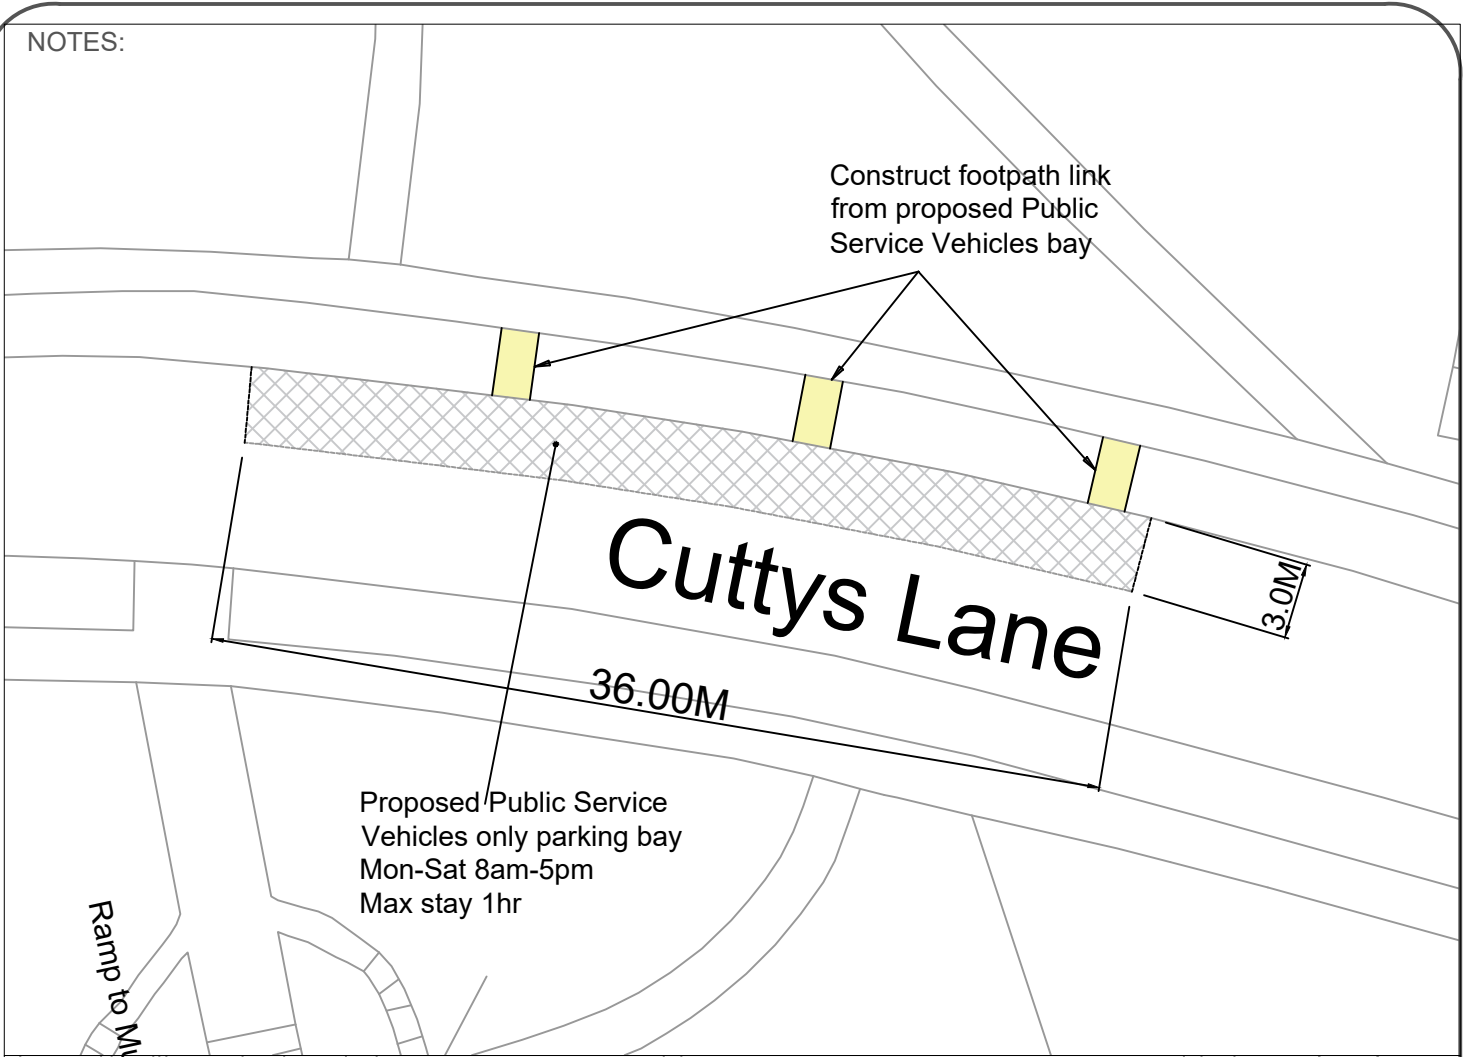

Proposed PSV Bay

NOTES:

STEVENAGE BOROUGH COUNCIL
 Alex Robinson
 Head of Planning and Regulatory
 Daneshill House,
 Danestrete,
 Stevenage,
 Herts, SG1 1HN.
 Telephone: (01438) 242242

PROJECT:
**CUTTYS LANE
 COACH BAYS**

DRAWING:
**Proposed public service
 vehicles only parking bay**

DATE:
JAN 2026

DRAWN BY:
SPB

CHECKED:
LA

SCALE:
NTS

no:	Revision	Date:
DRAWING NUMBER:		TPE/03/25-6/01