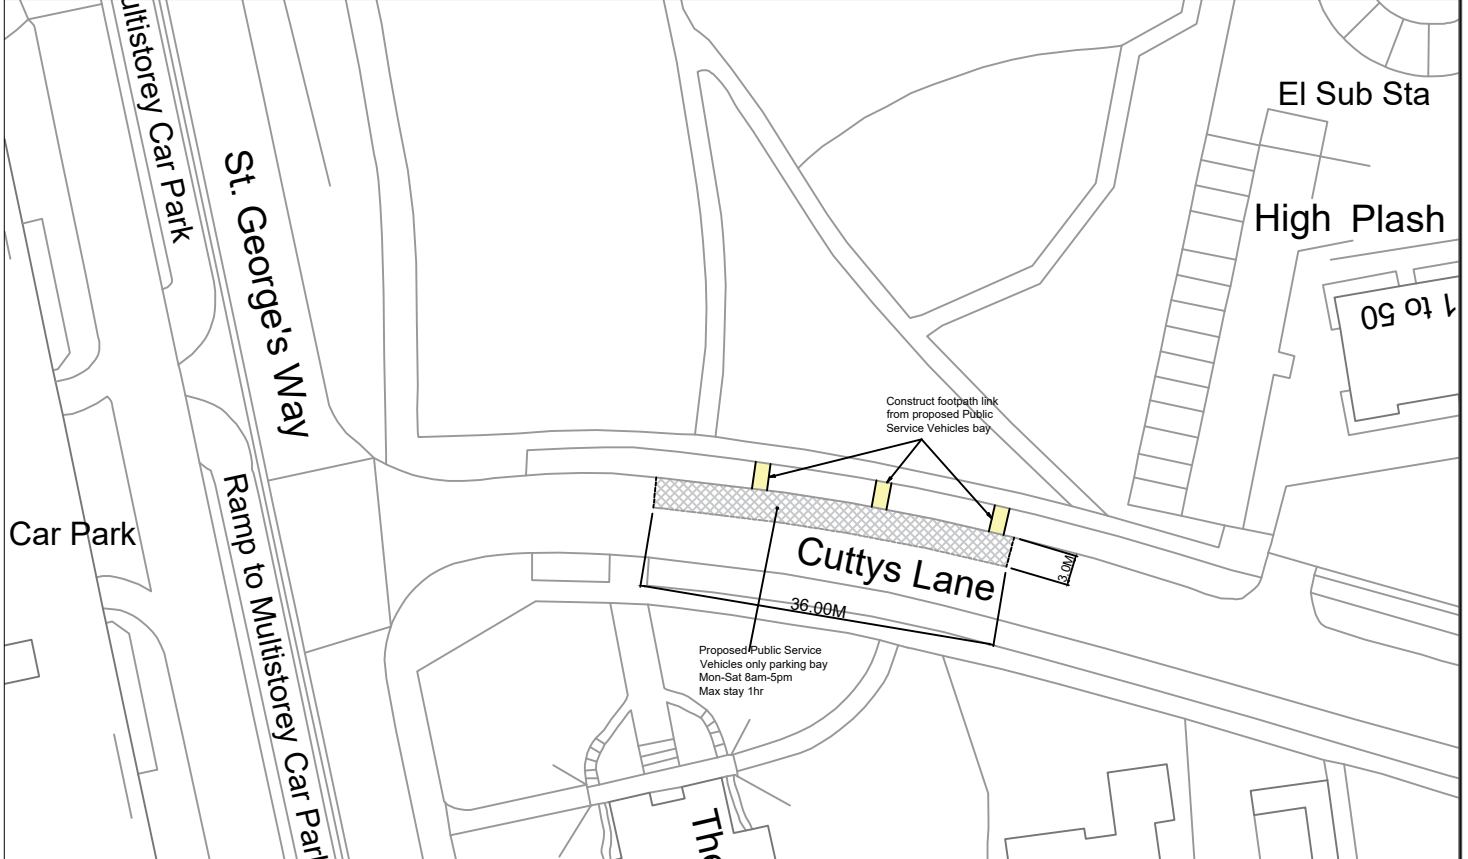

Proposed PSV Bay

NOTES:

STEVENAGE BOROUGH COUNCIL
 Alex Robinson
 Head of Planning and Regulatory
 Daneshill House,
 Danestrete,
 Stevenage,
 Herts, SG1 1HN.
 Telephone: (01438) 242242

PROJECT:
**CUTTYS LANE
 COACH BAYS**

DRAWING:
**Proposed public service
 vehicles only parking bay**

DATE:
JAN 2026

DRAWN BY:
SPB

CHECKED:
LA

SCALE:
NTS

no:	Revision	Date:
DRAWING NUMBER:		TPE/03/25-6/01