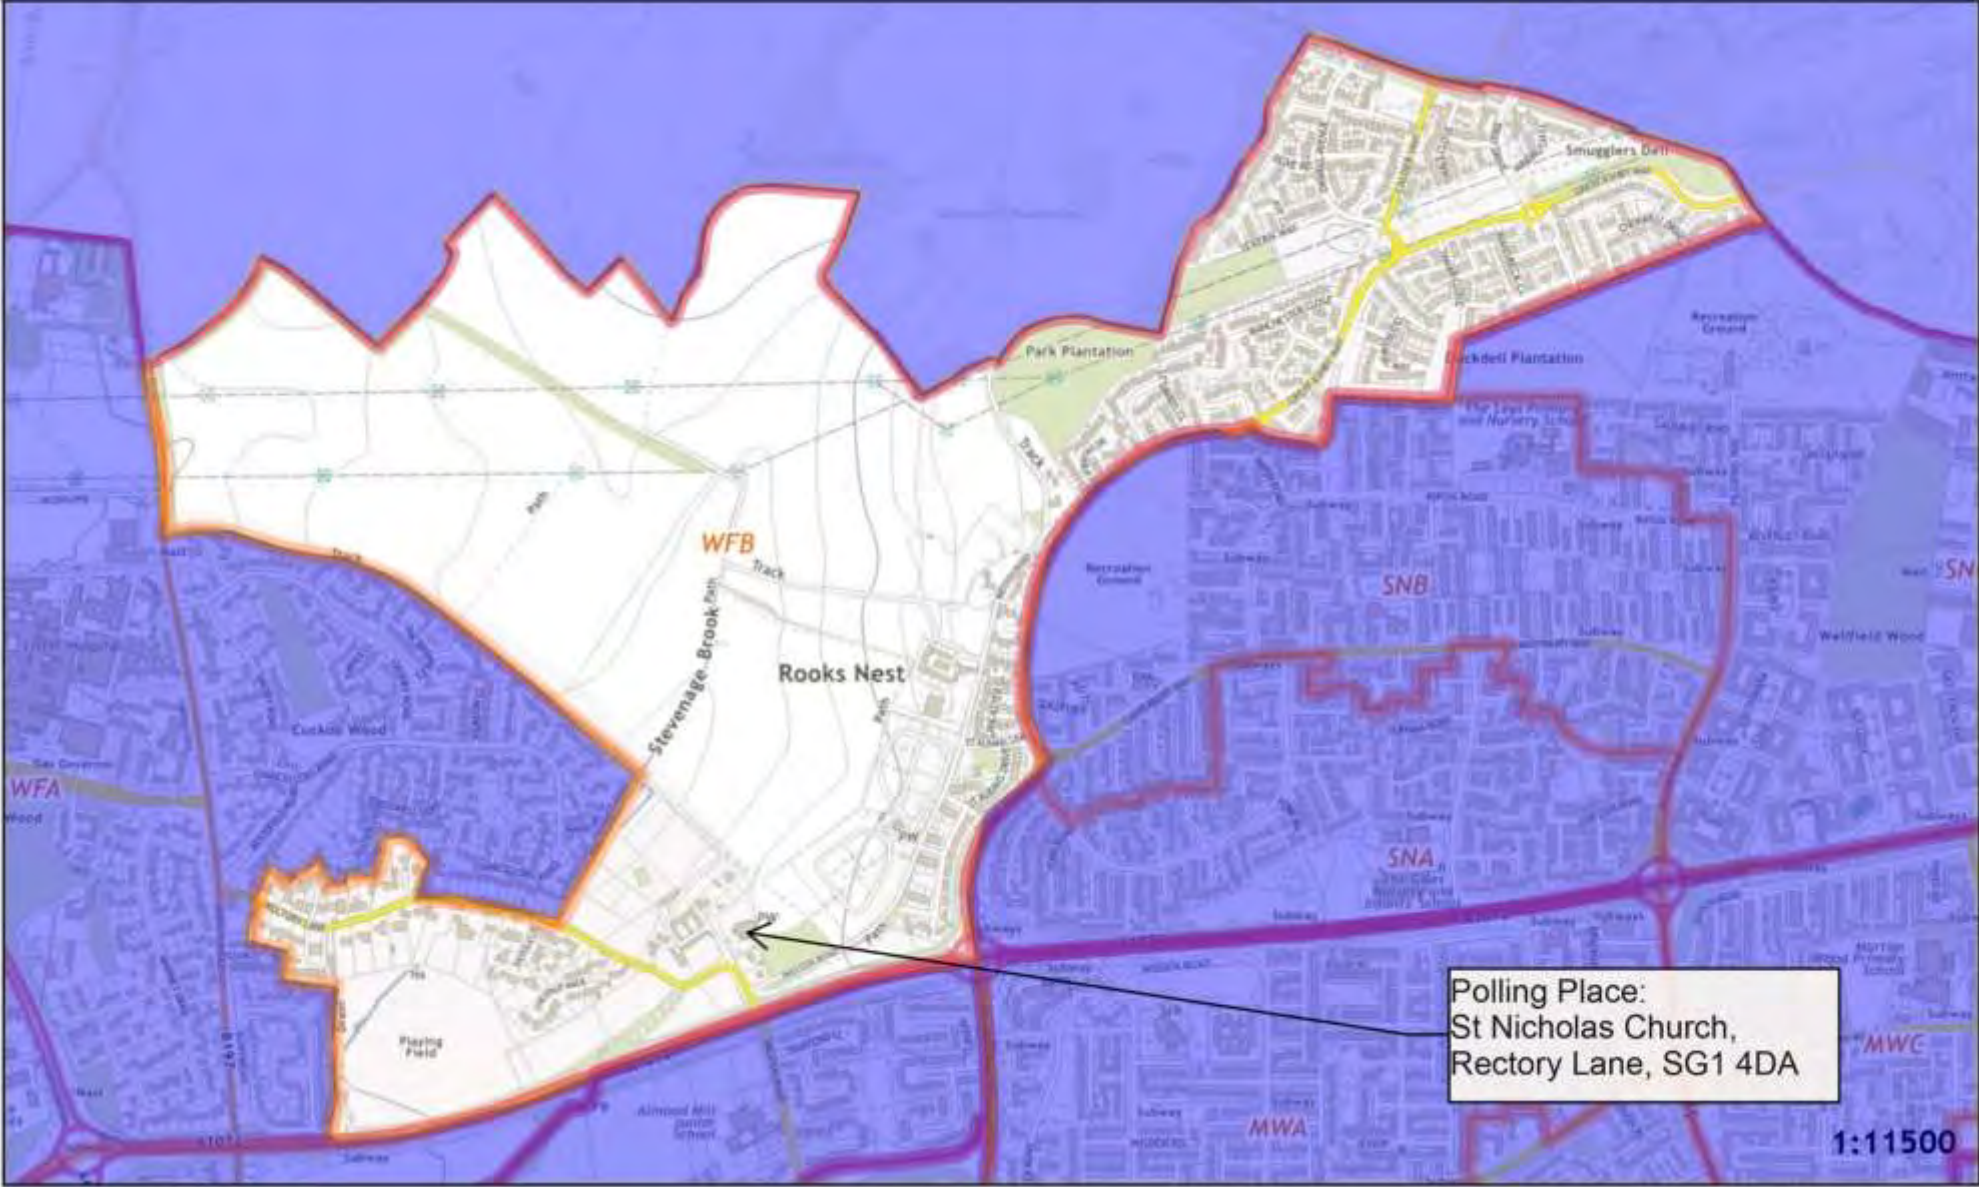

Stevenage Constituency -
Woodfield Borough Ward

Polling District and Places Review 2023 -
The Polling District designatory letters are referenced in the relevant area. The boundaries are shown edged in orange.

Polling District WFA -
Woodfield Borough Ward

Polling District WFB -
Woodfield Borough Ward

Polling District WFC -
Woodfield Borough Ward

Polling Place: Joint Emergency Service Academy, Hitchin Road, SG1 4AE (within Polling District WFA)