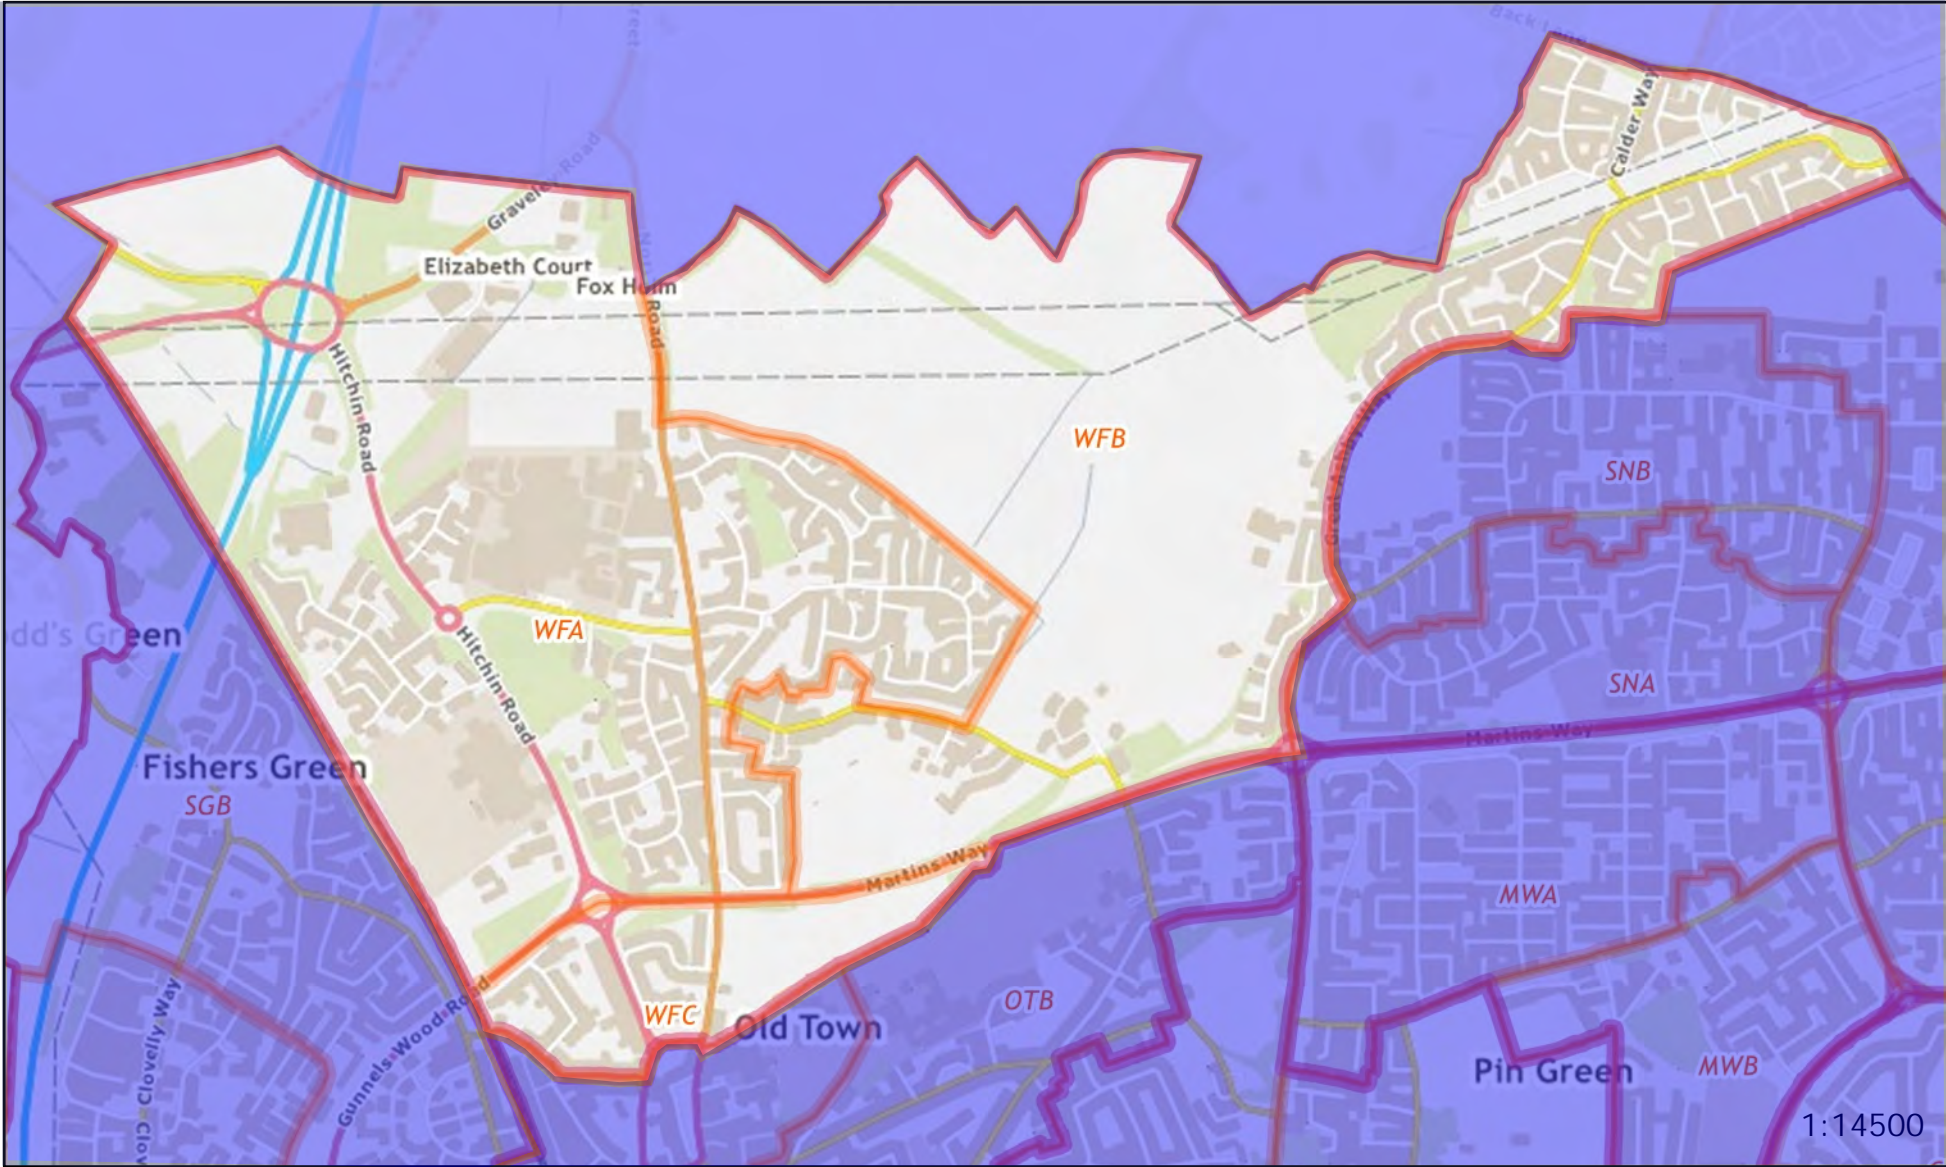

Stevenage Constituency -
Woodfield Borough Ward

Polling District and Places Review 2023 -
The Polling District designatory letters are referenced in the relevant area. The boundaries are shown edged in orange.