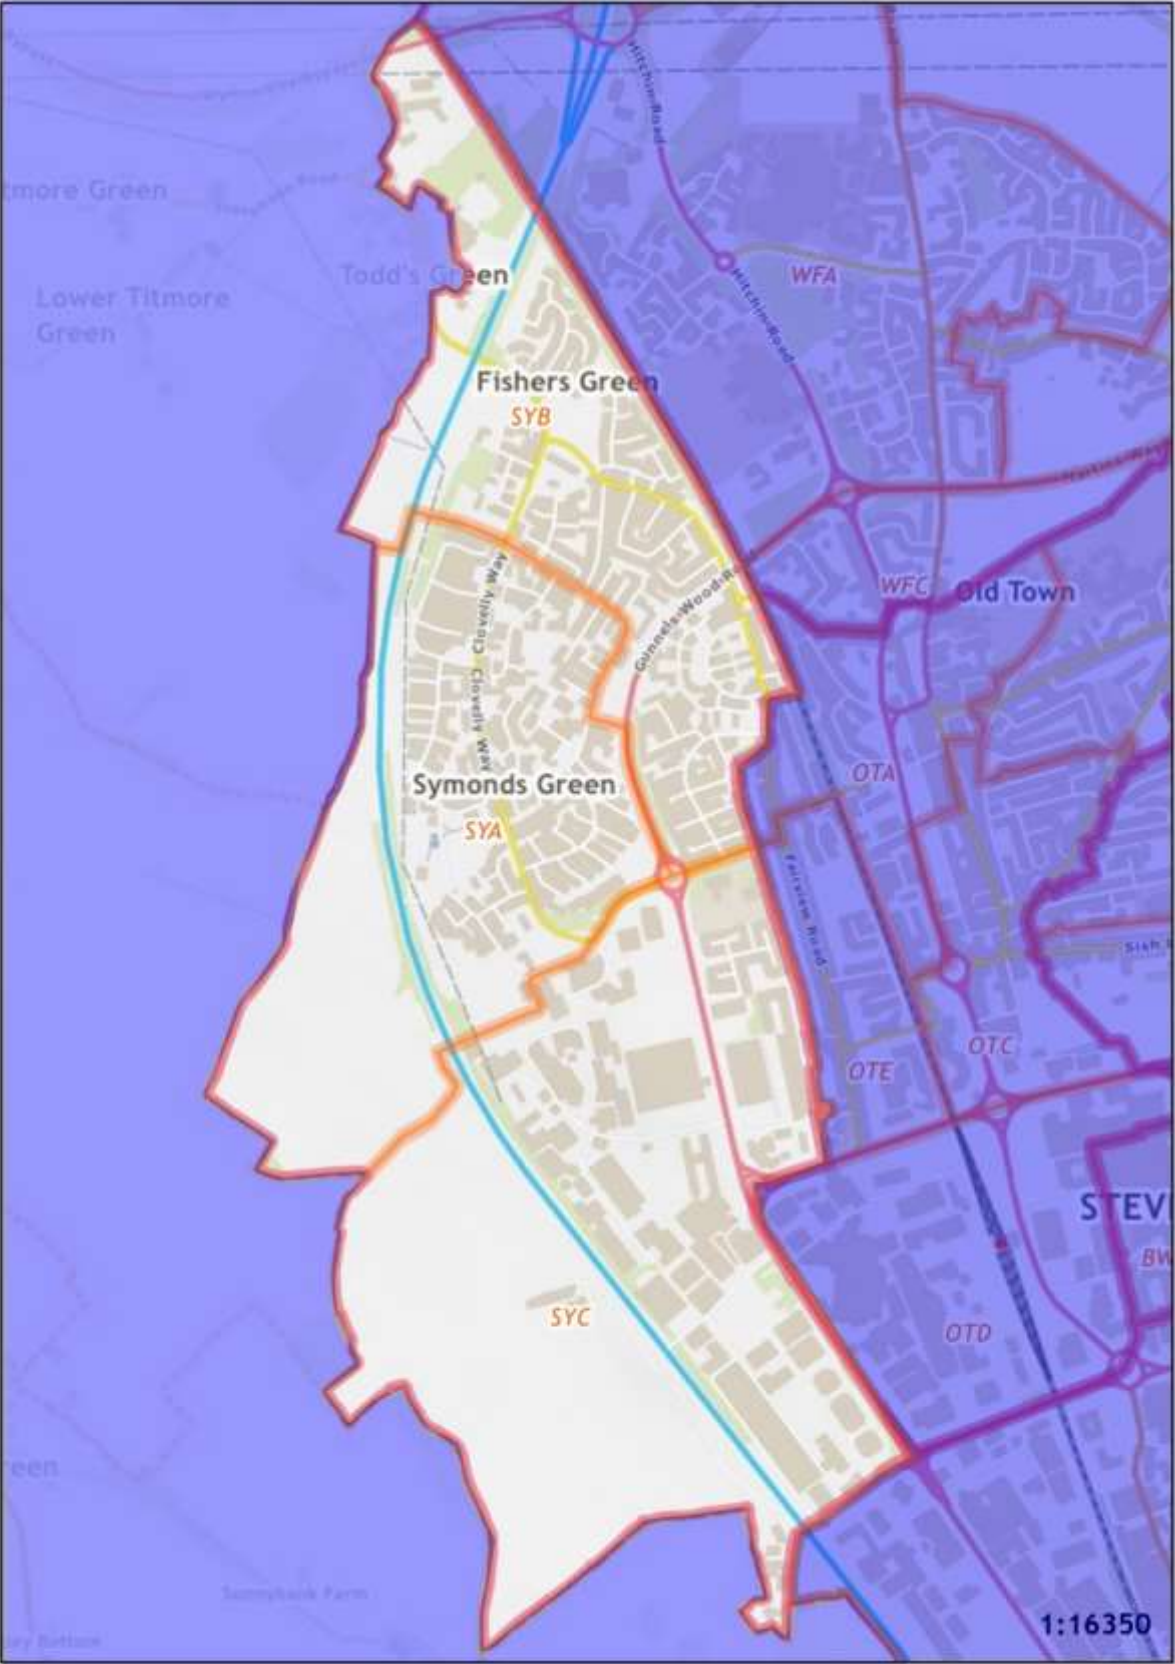

**Stevenage Constituency -
Symonds Green Borough Ward**

Polling District and Places Review 2023 -
The Polling District designatory letters are referenced in the relevant area.
The boundaries are shown edged in orange.