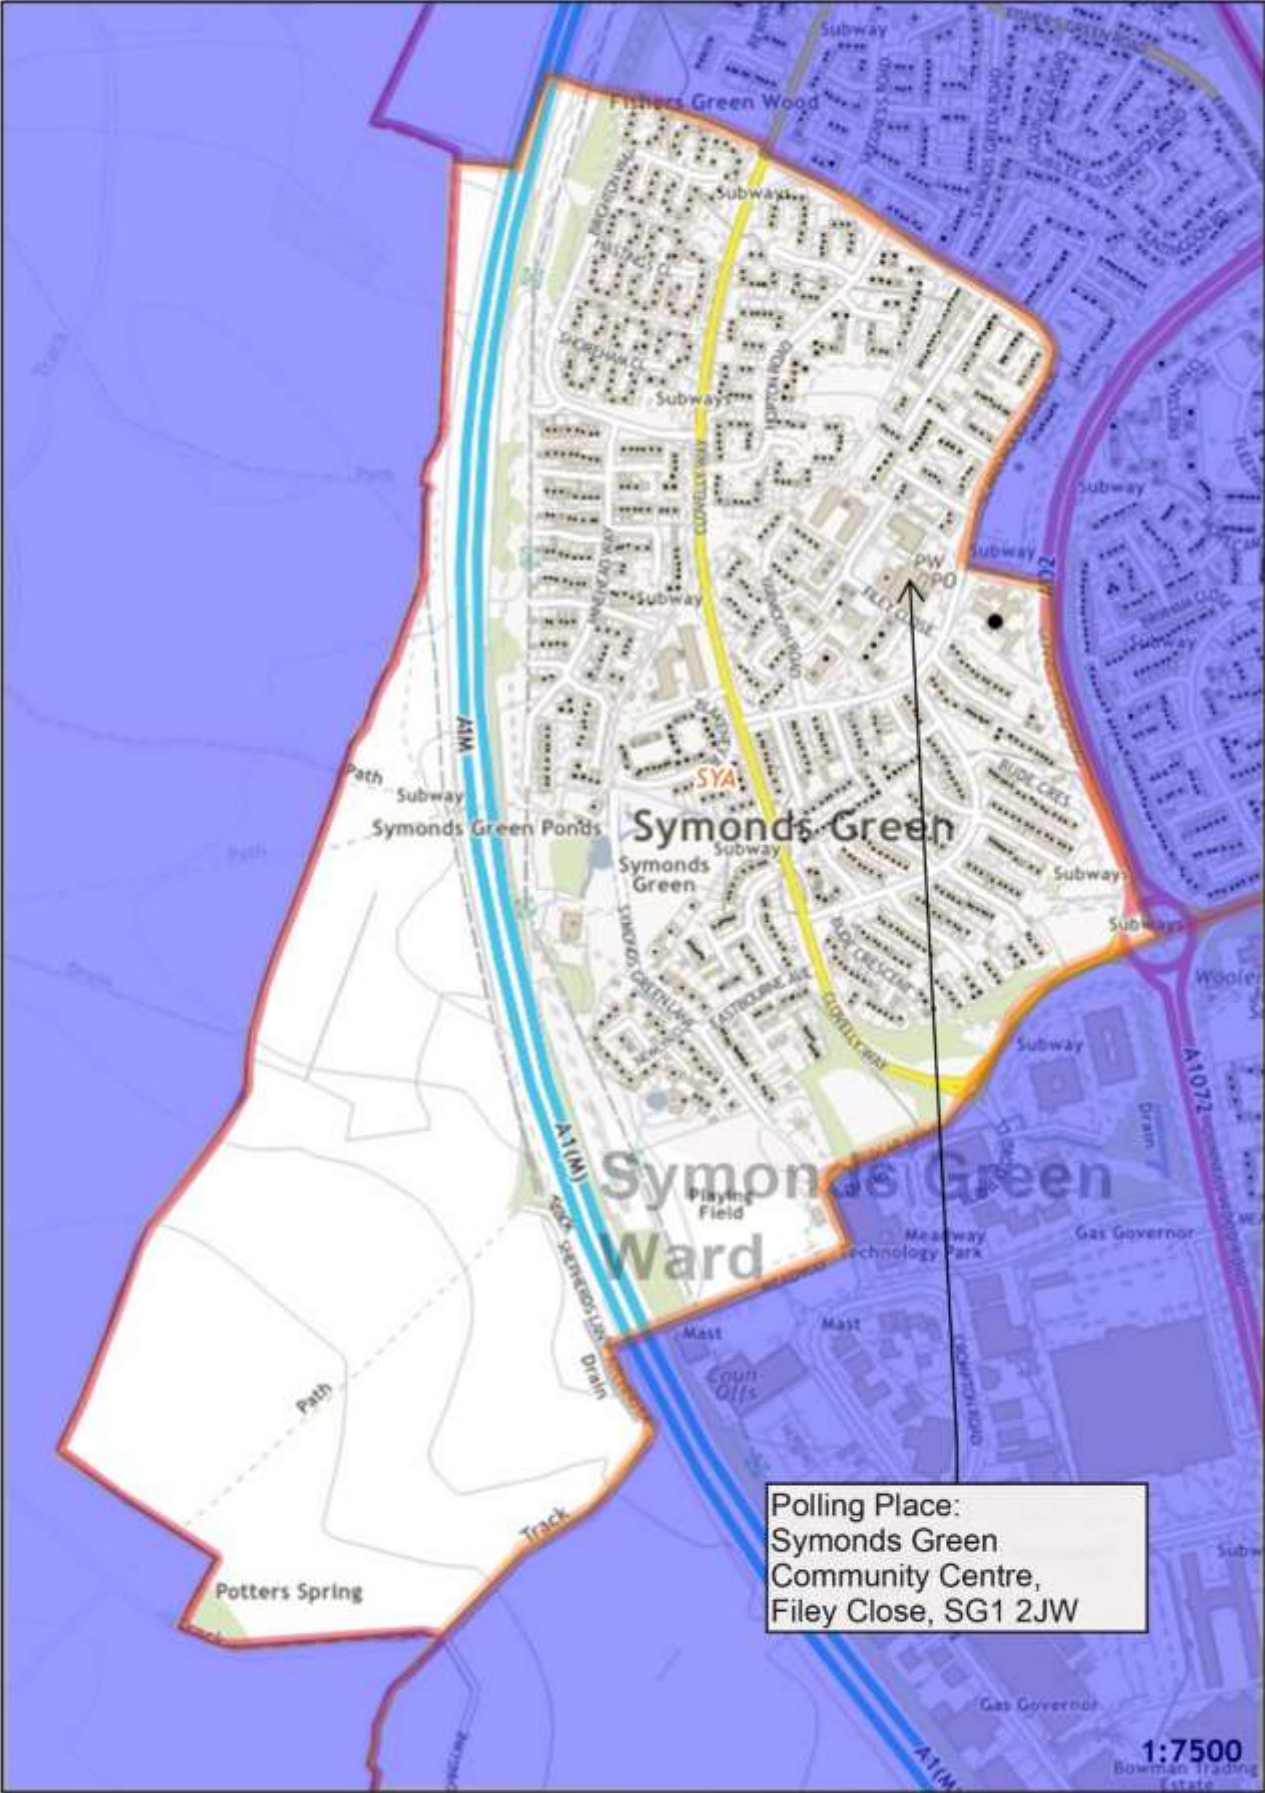

**Polling District SYA -
Symonds Green Borough Ward**