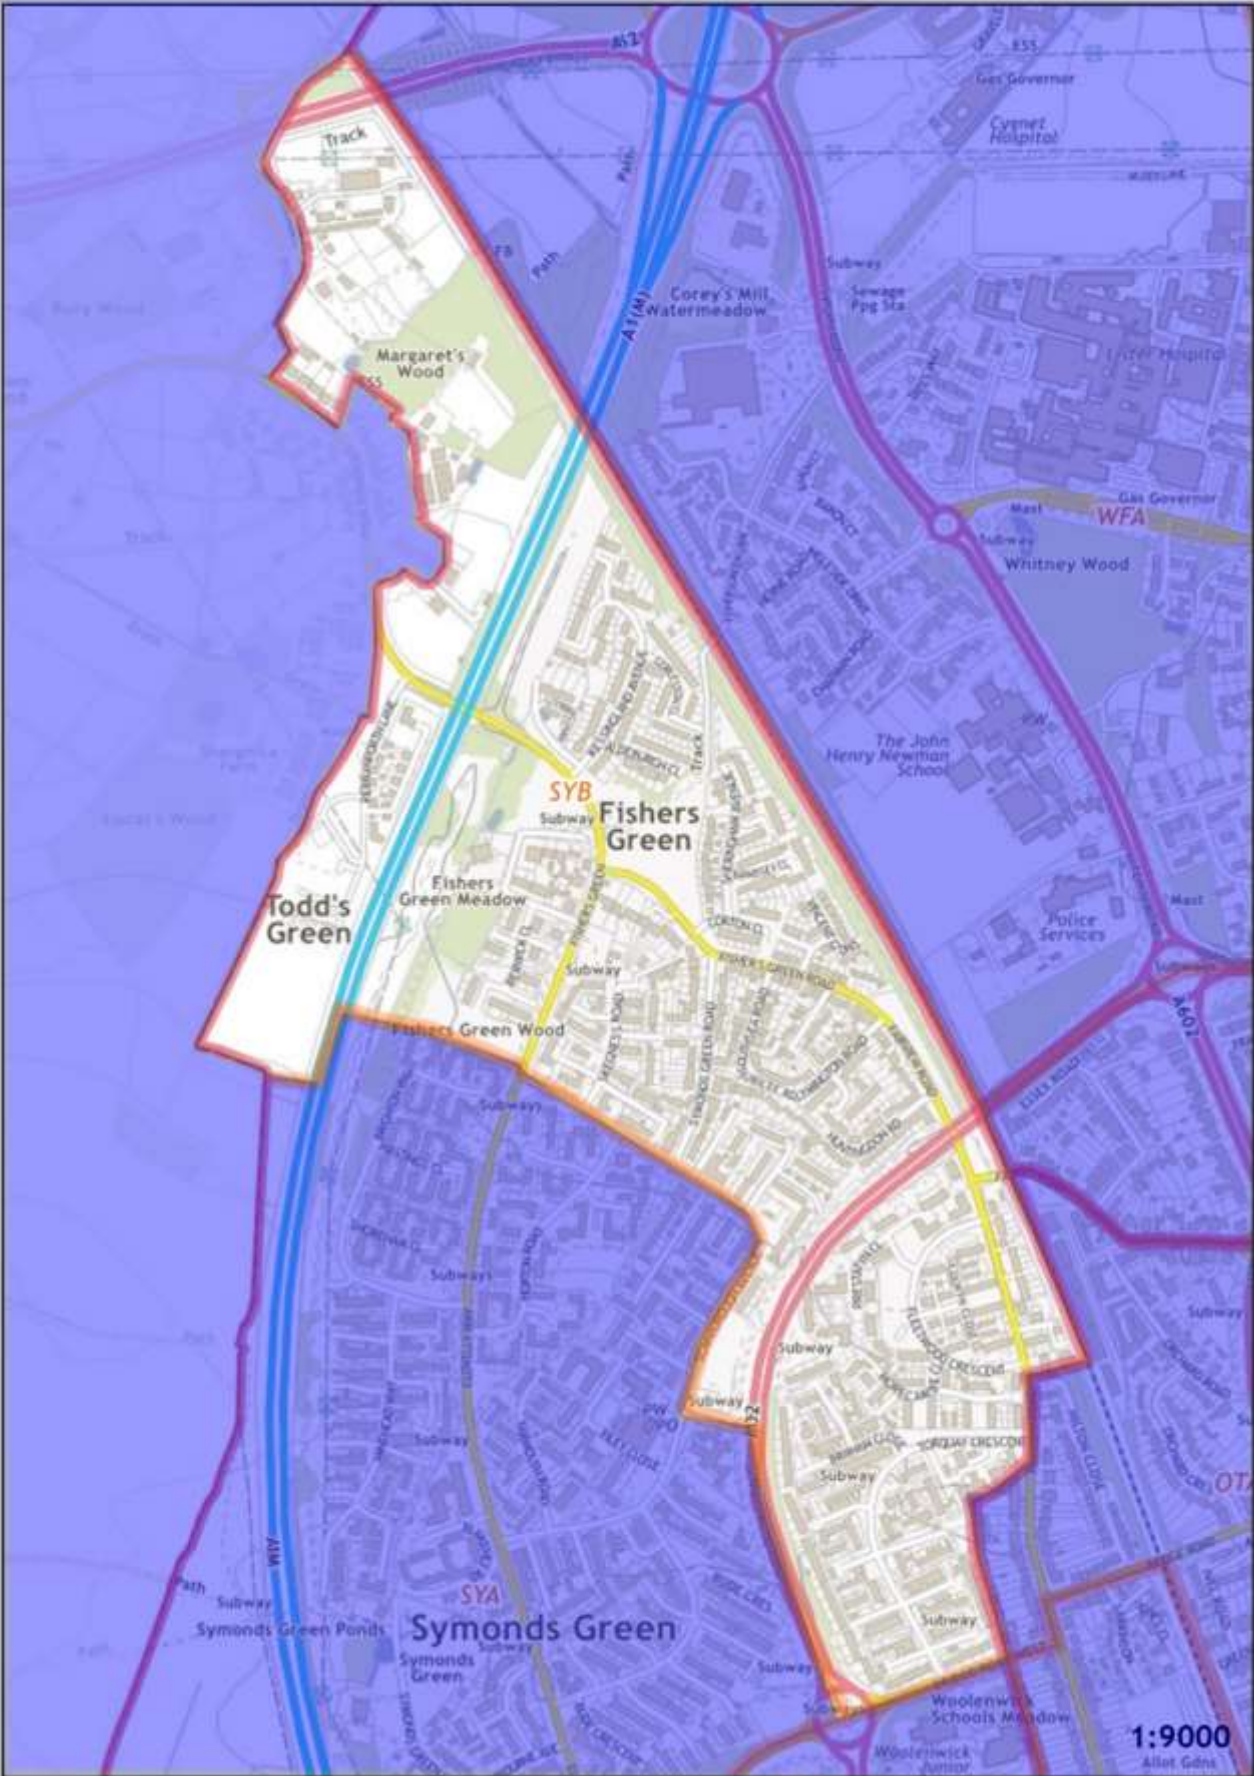

Polling District SYB - Symonds Green Borough Ward

Polling Place: Symonds Green Community Centre, Filey Close, SG1 2JW (within Polling District SYA)