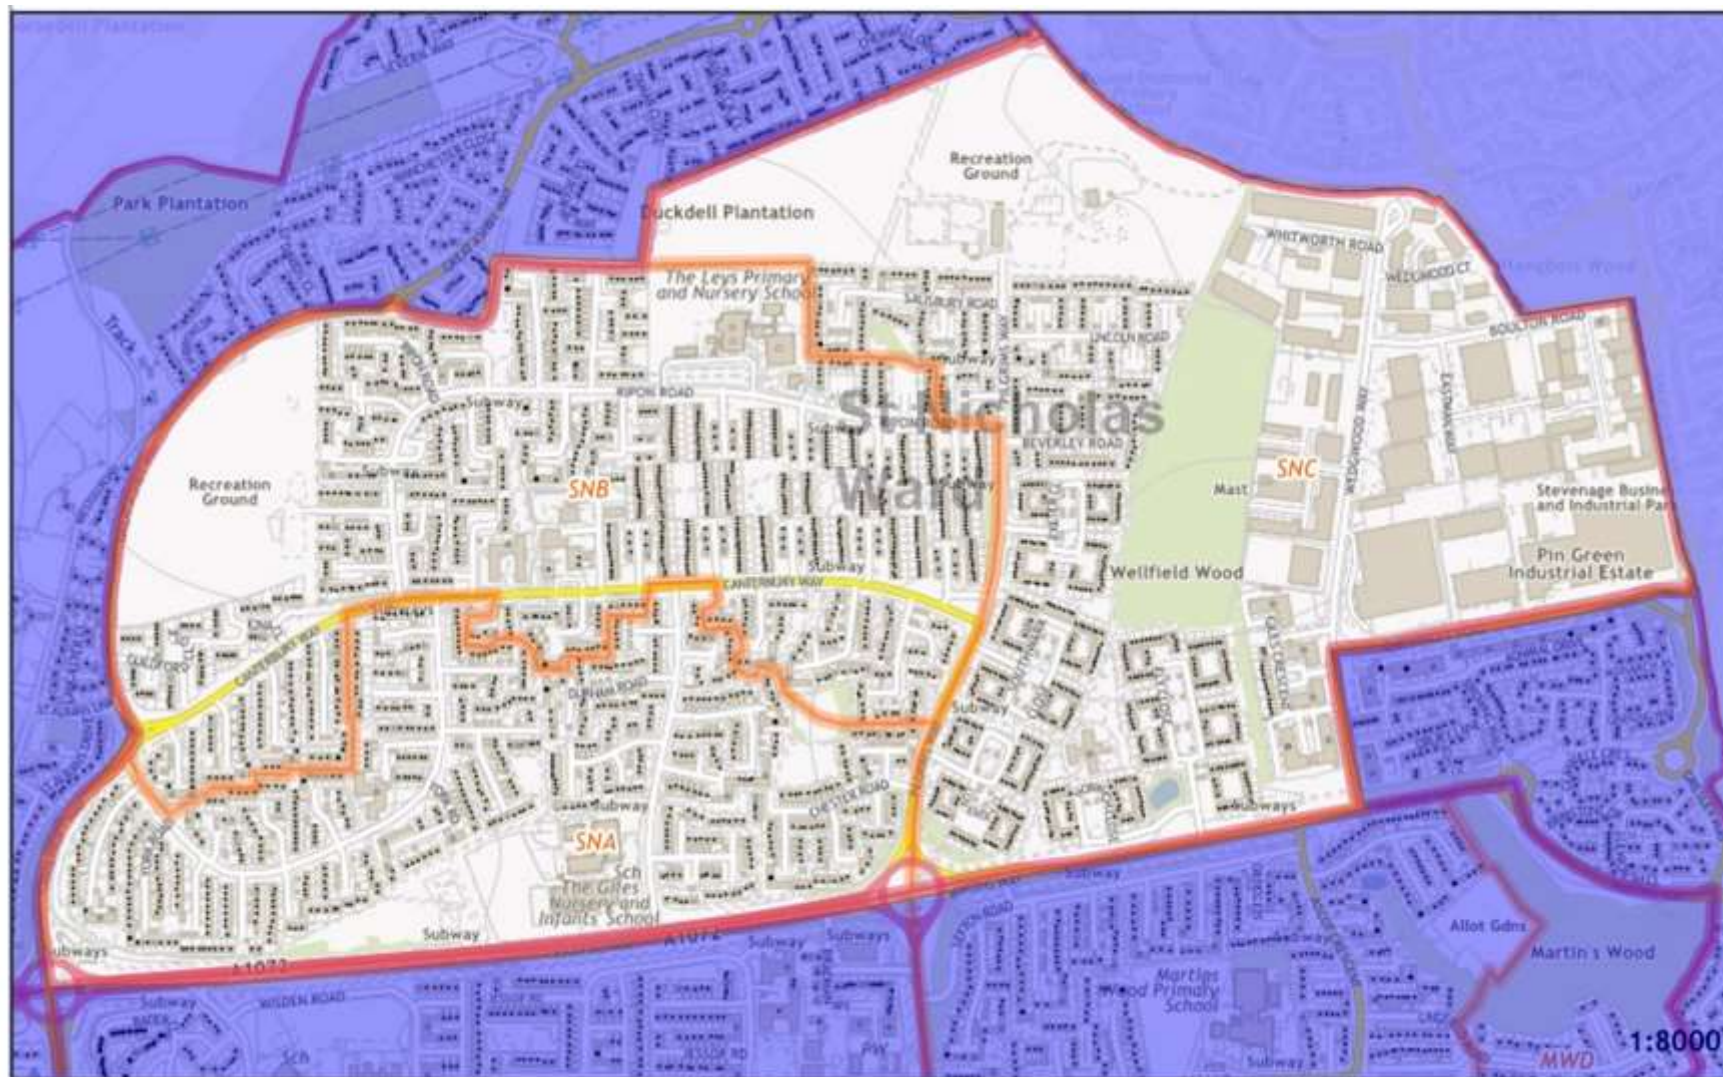

Stevenage Constituency - St Nicholas Borough Ward

Polling District and Places Review 2023 -
The Polling District designatory letters are referenced in the relevant area. The boundaries are shown edged in orange.