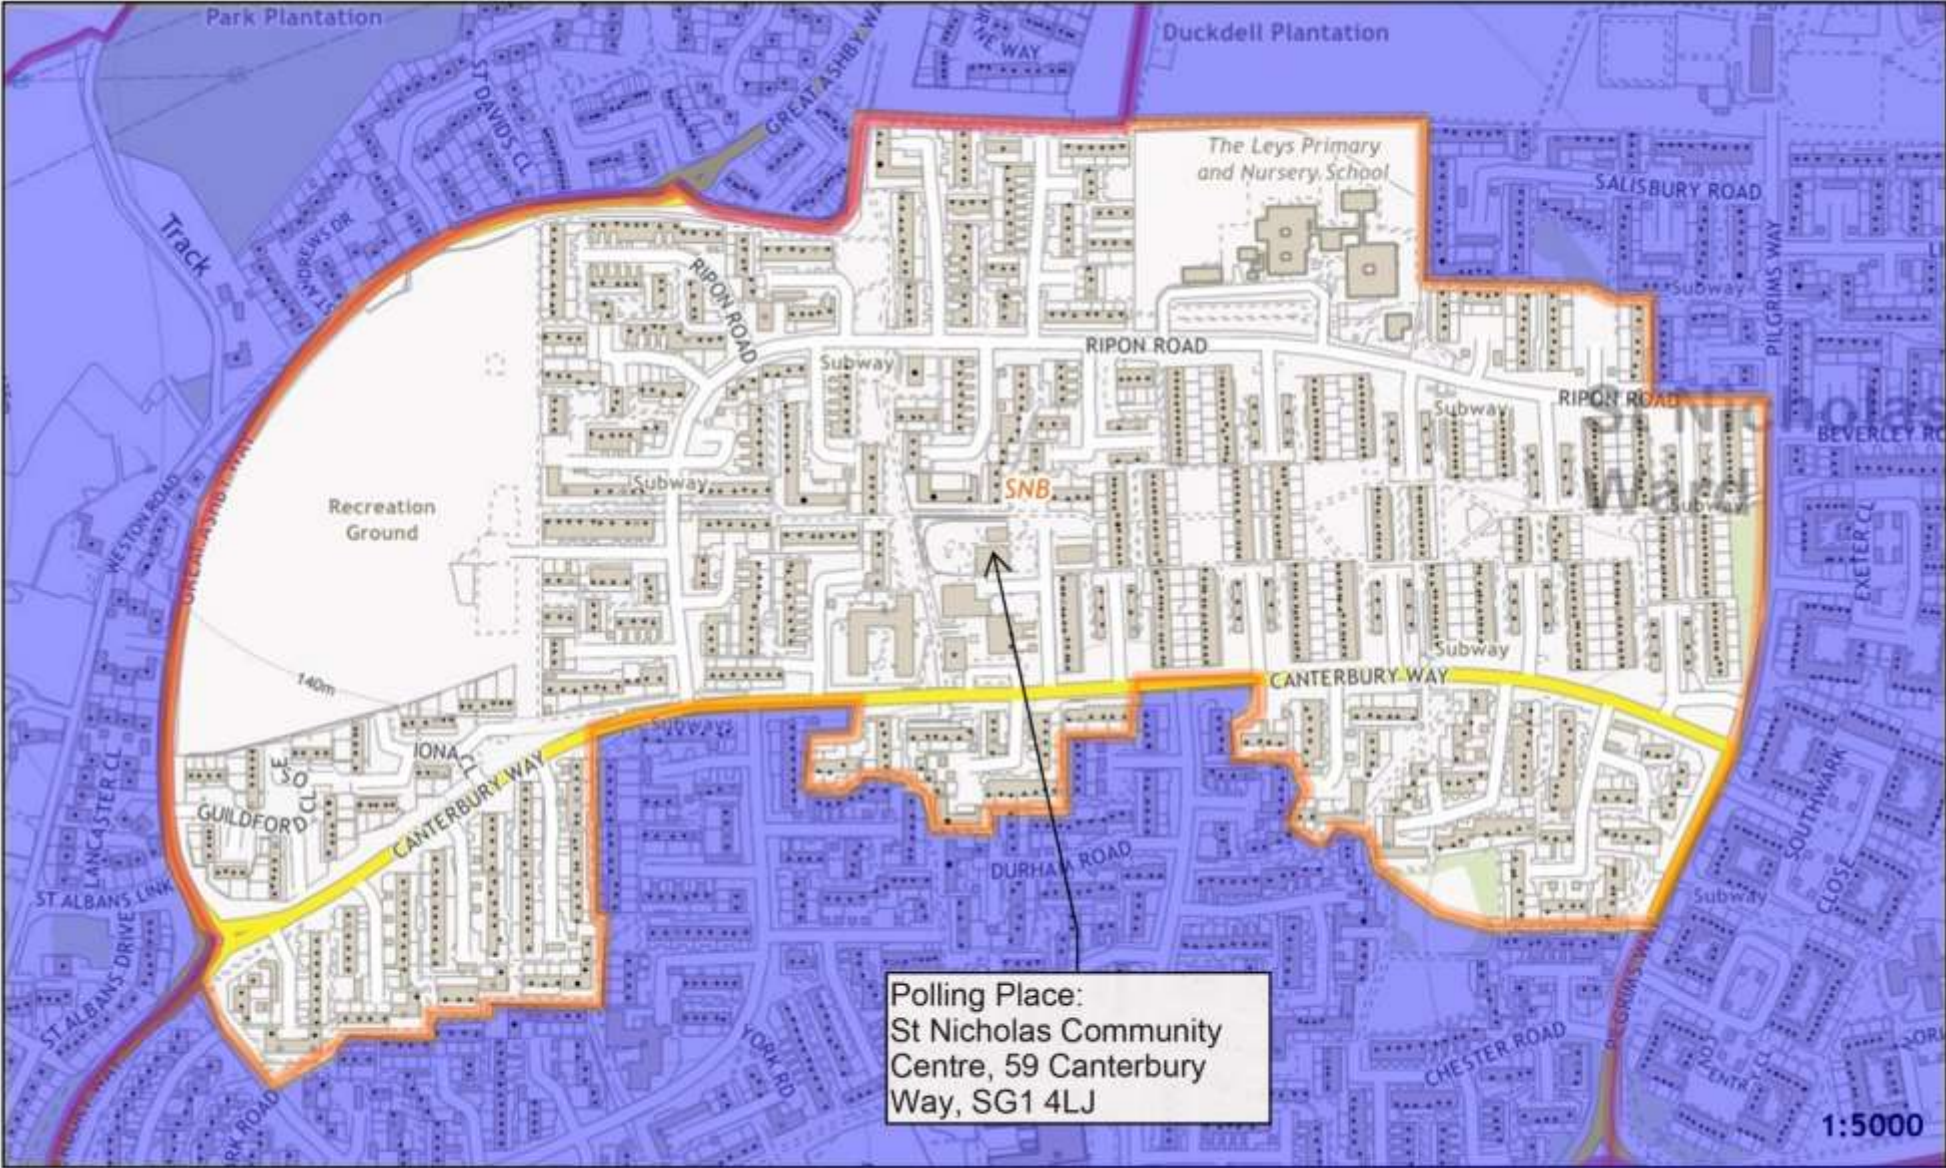

## Stevenage Constituency - St Nicholas Borough Ward

Polling District and Places Review 2023 -  
The Polling District designatory letters are referenced in the relevant area. The boundaries are shown edged in orange.

**Polling District SNA -  
St Nicholas Borough Ward**

Polling Place: St Nicholas Community Centre, 59 Canterbury Way, SG1 4LJ (within Polling District SNB)

**Polling District SNB -  
St Nicholas Borough Ward**