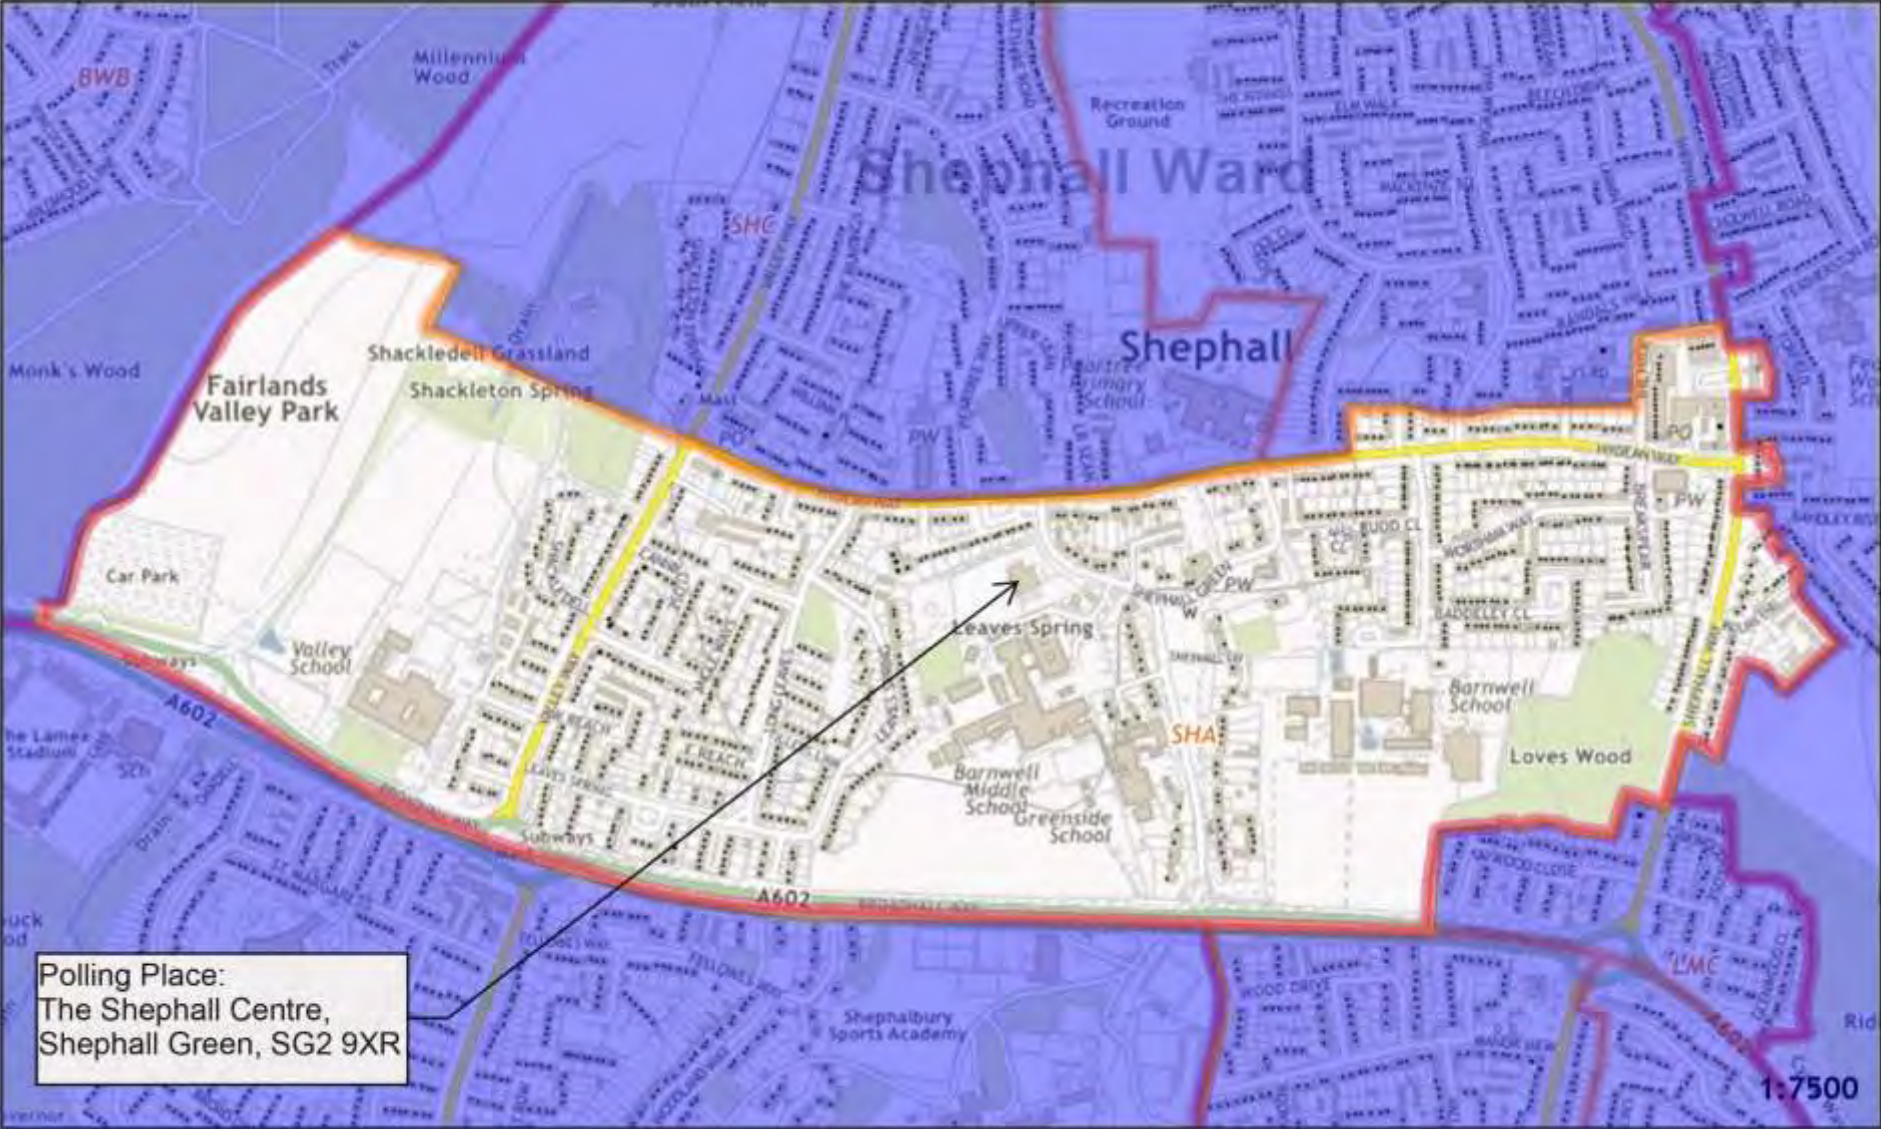

POLLING PLACES

Polling District	Polling Place
SHA	The Shephall Centre, Shephall Green, SG2 9XR
SHB	Peartree Park Pavilion, The Ridings, SG2 9UA
SHC	Grace Community Church, Hydean Way, SG2 9XJ

POTENTIAL DEVELOPMENTS

Polling District SHA -
Shephall Borough Ward

Polling District SHB -
Shephall Borough Ward

Polling District SHC -
Shephall Borough Ward