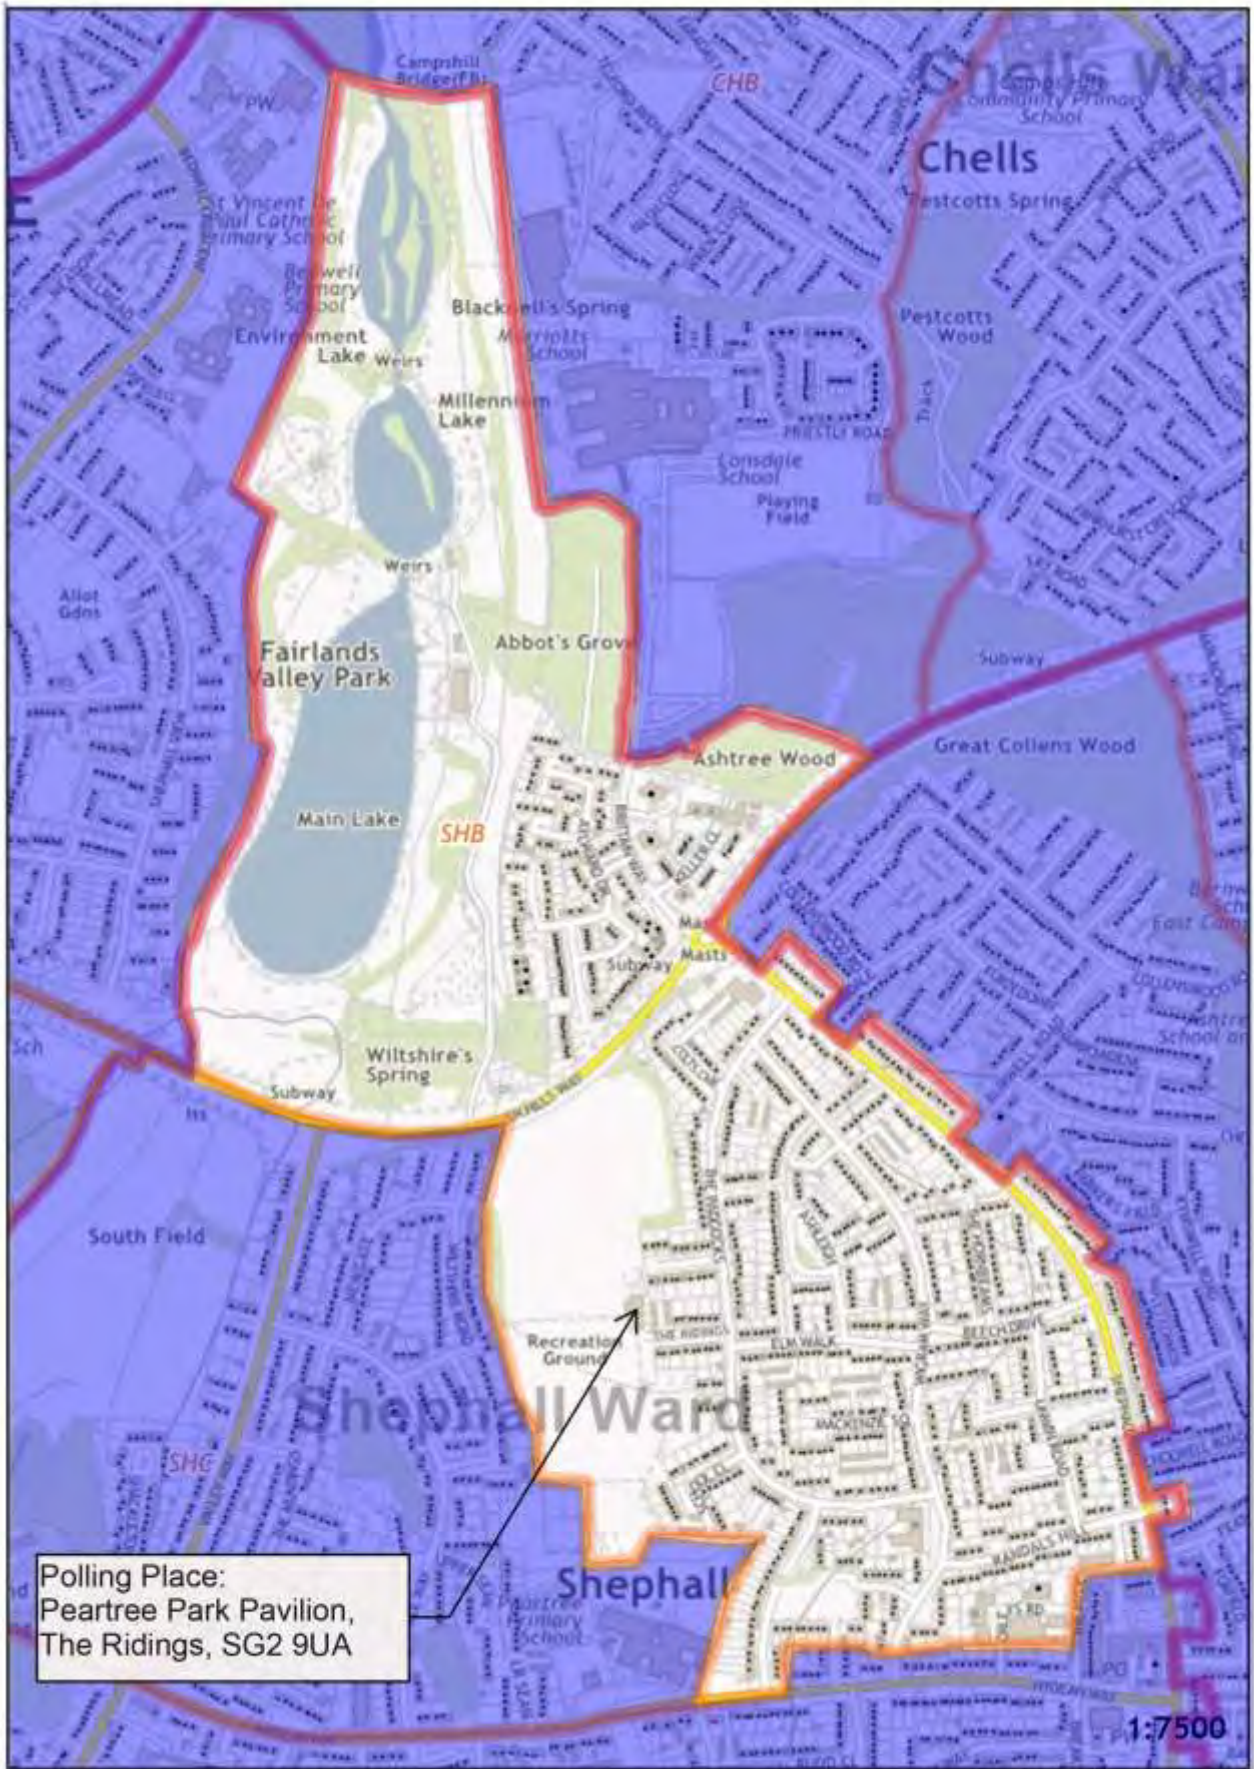

POLLING DISTRICT AND POLLING PLACES REVIEW 2023

STEVENAGE CONSTITUENCY

SHEPHALL WARD

The map of Shephall Ward and individual Polling Districts are available on the following pages. The Ward has three Polling Districts. Details of the reference letters and electorate information are set out below:

There are no developments within the Ward that are expected to impact on the allocation of Polling Districts and Places.

Stevenage Constituency - Shephall Borough Ward

Polling District and Places Review 2023 -
 The Polling District designatory letters are referenced in the relevant area.
 The boundaries are shown edged in orange.

Polling District SHA -
Shephall Borough Ward

Polling District SHB -
Shephall Borough Ward

Polling District SHC -
Shephall Borough Ward