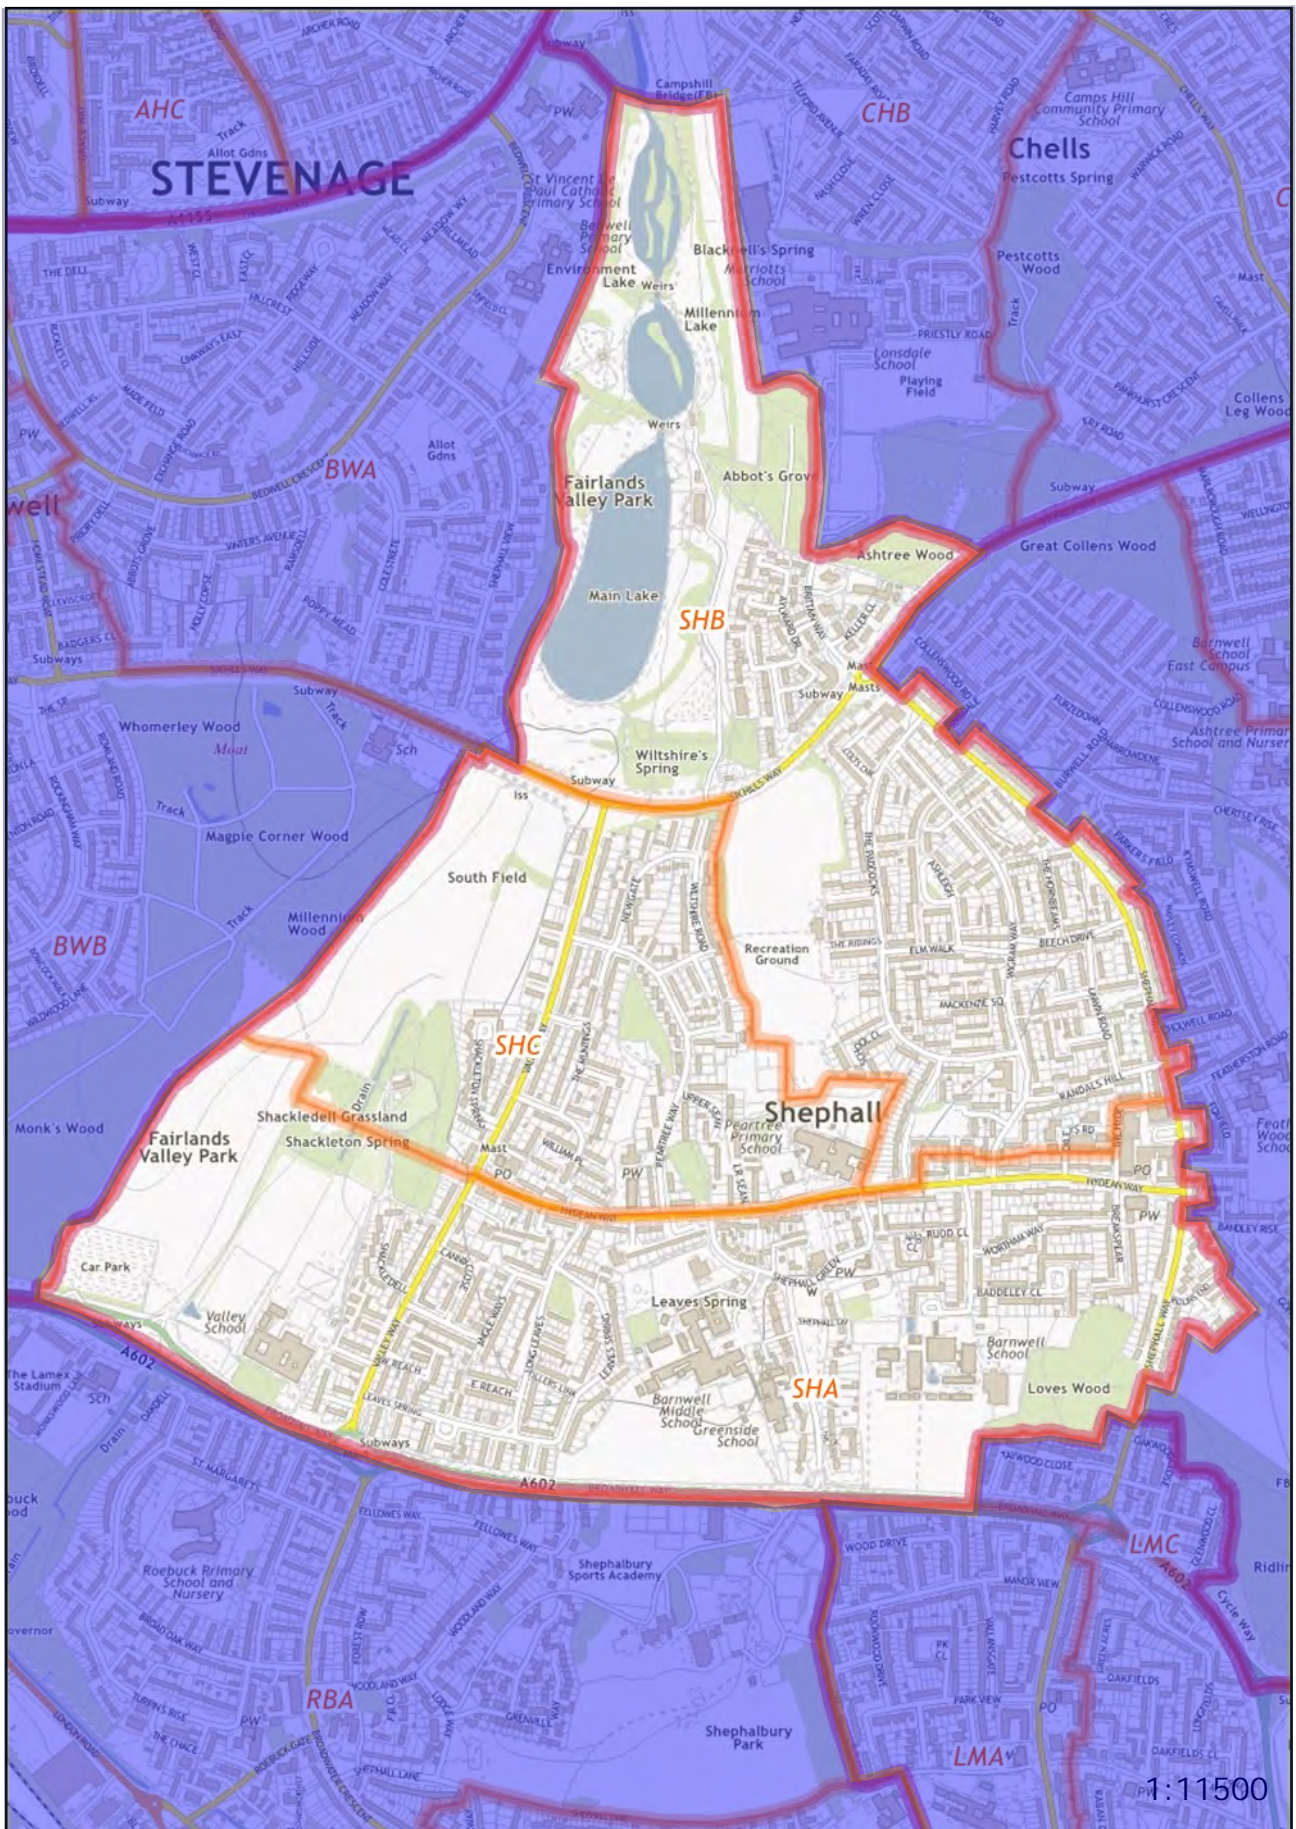

Stevenage Constituency - Shephall Borough Ward

Polling District and Places Review 2023 -
The Polling District designatory letters are referenced in the relevant area.
The boundaries are shown edged in orange.