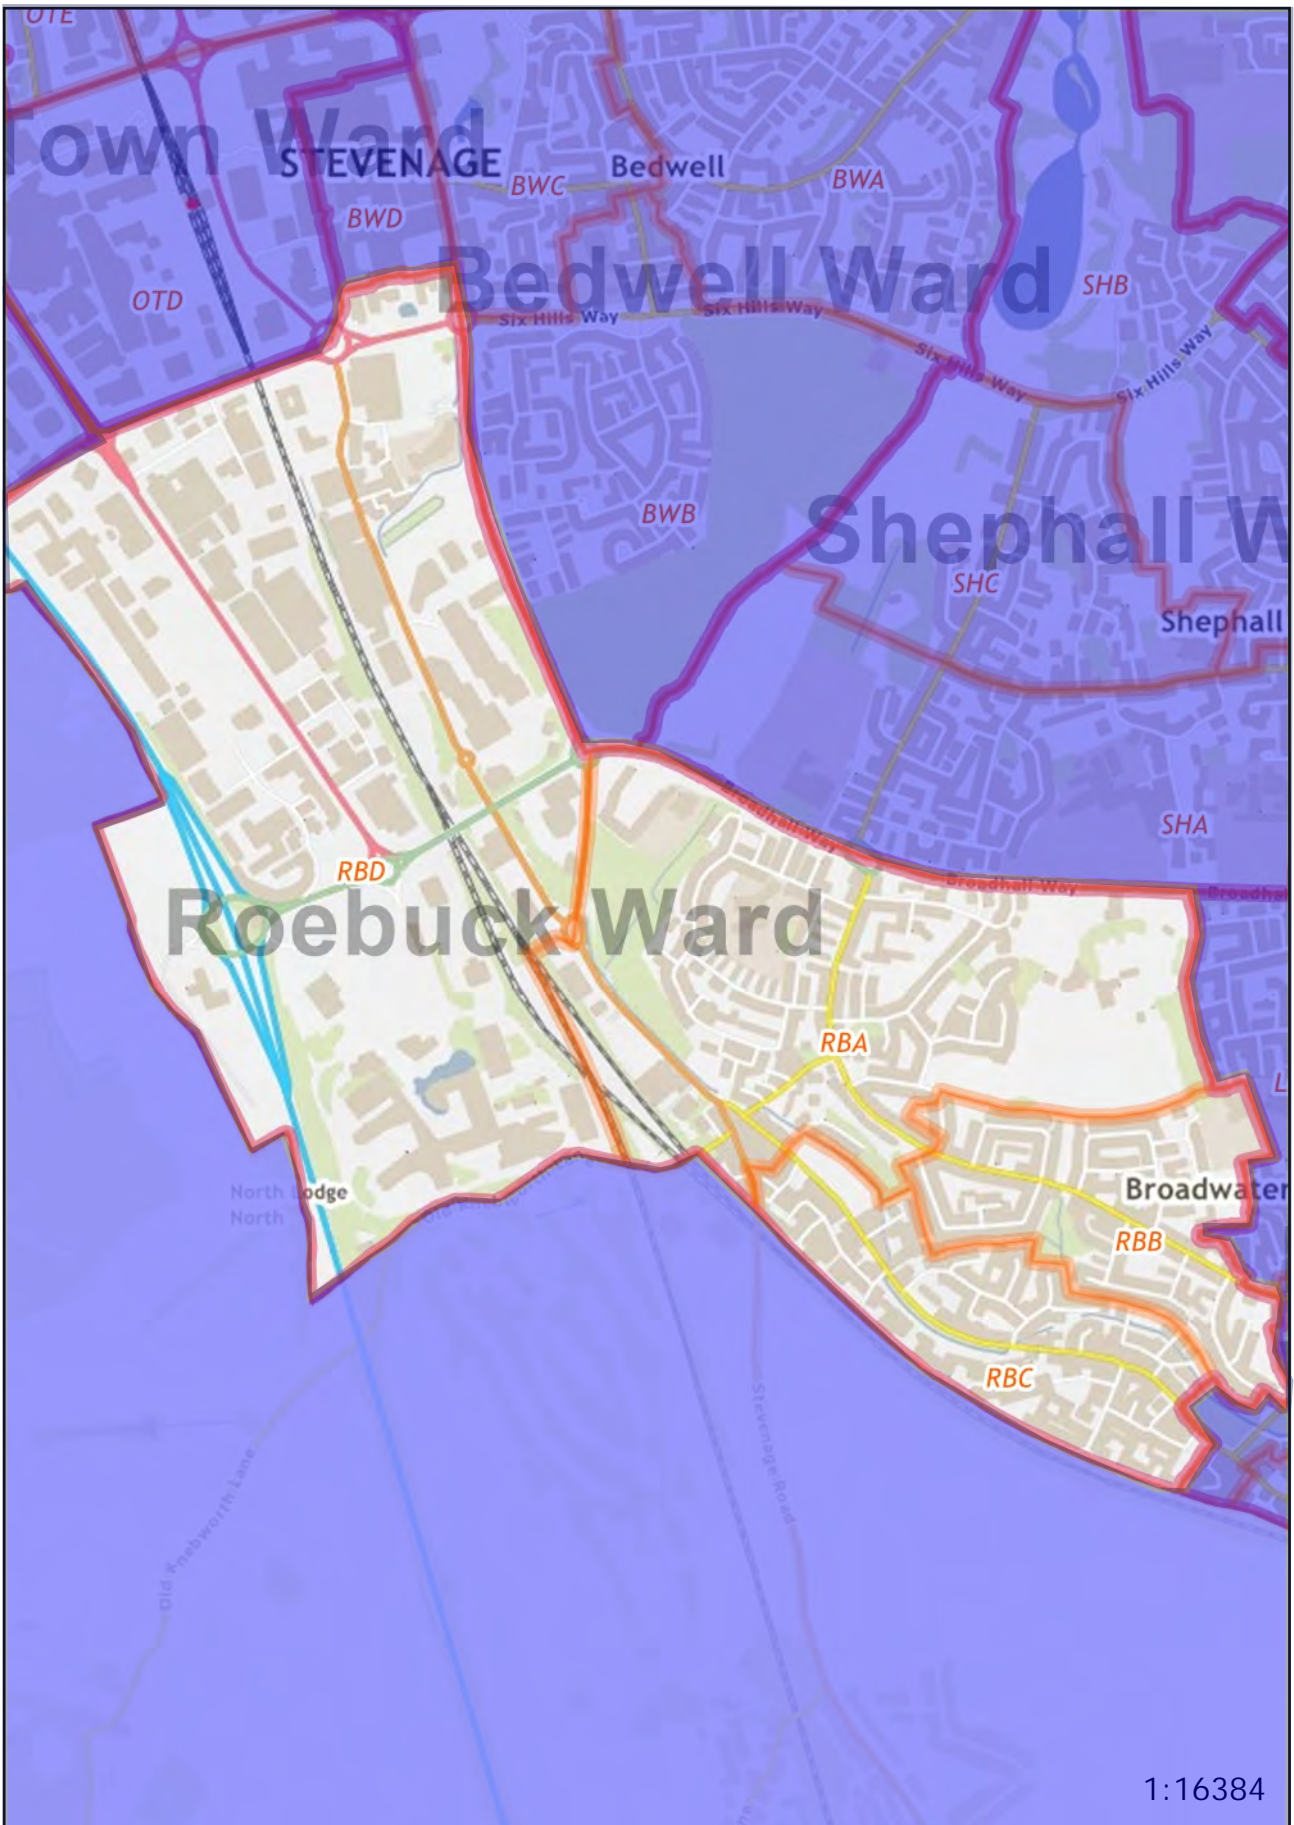

POLLING DISTRICT AND POLLING PLACES REVIEW 2023

STEVENAGE CONSTITUENCY

ROEBUCK WARD

The map of Roebuck Ward and individual Polling Districts are available on the following pages. The Ward has four Polling Districts. Details of the reference letters and electorate information are set out below:

POLLING DISTRICTS AND STATISTICAL DATA

Polling District	County Division	Properties	Electors	In Person Voters	Postal Voters
RBA	Broadwater	1022	1816	1274	542
RBB	Broadwater	799	1401	1013	388
RBC	Broadwater	802	1383	932	451
RBD	Broadwater	355	442	352	90

POLLING PLACES

Polling District	Polling Place
RBA	Pinewoods, Broadwater Crescent, SG2 8EN
RBB	St Peters Church, The Willows, SG2 8AN
RBC	St Peters Church, The Willows, SG2 8AN
RBD	Stevenage Community Arts Centre, Roaring Meg Retail Park, London Road, SG1 1XN

Polling District and Places Review 2023 -
The Polling District designatory letters are referenced in the relevant area.
The boundaries are shown edged in orange.

Polling District RBA -
Roebuck Borough Ward