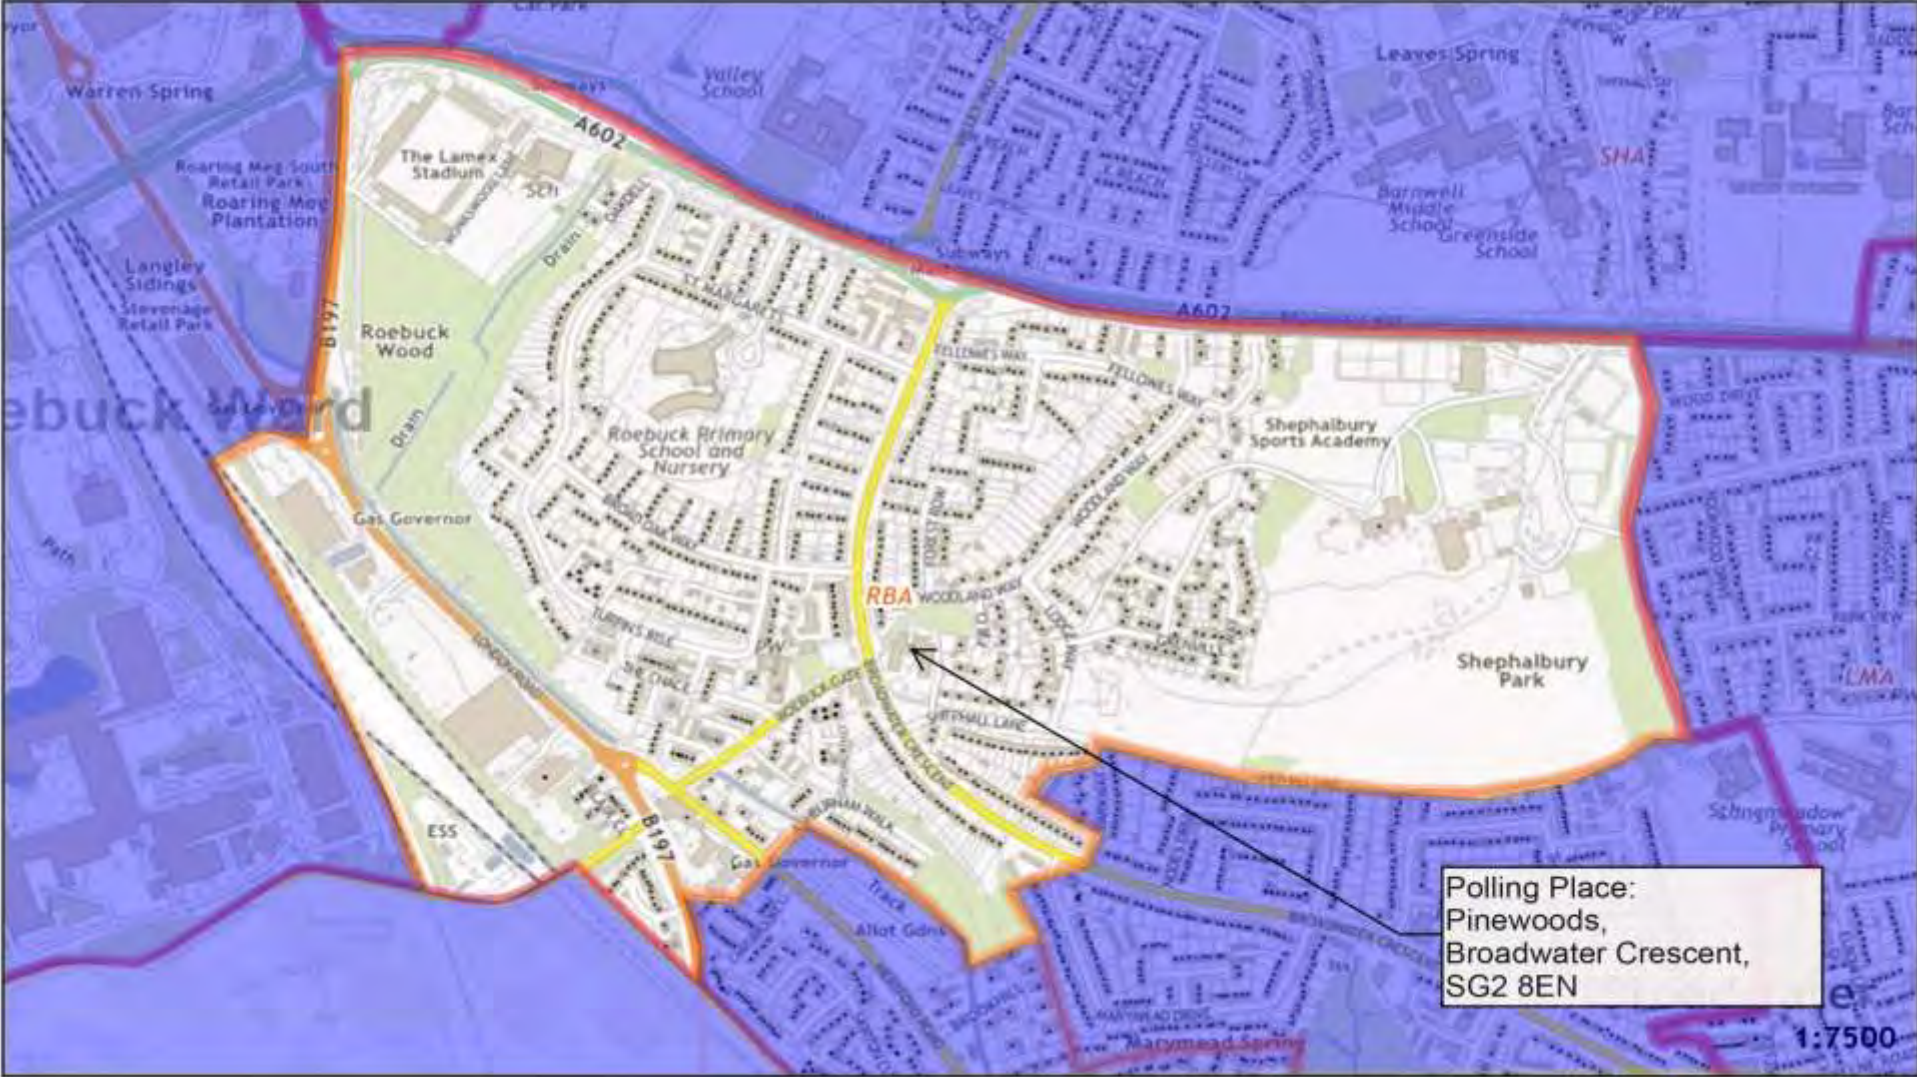

POTENTIAL DEVELOPMENTS

An increase is envisaged in the number of properties in Roebuck Ward over the next five years. Those properties will be located within polling district RBD.

Stevenage Constituency - Roebuck Borough Ward

Polling District and Places Review 2023 -
The Polling District designatory letters are referenced in the relevant area.
The boundaries are shown edged in orange.

Polling District RBA -
Roebuck Borough Ward

Polling District RBB -
Roebuck Borough Ward

Polling District RBC -
Roebuck Borough Ward

Polling Place: St Peters Church, The Willows, SG2 8AN (within Polling District RBB)

Polling District RBD - Roebuck Borough Ward