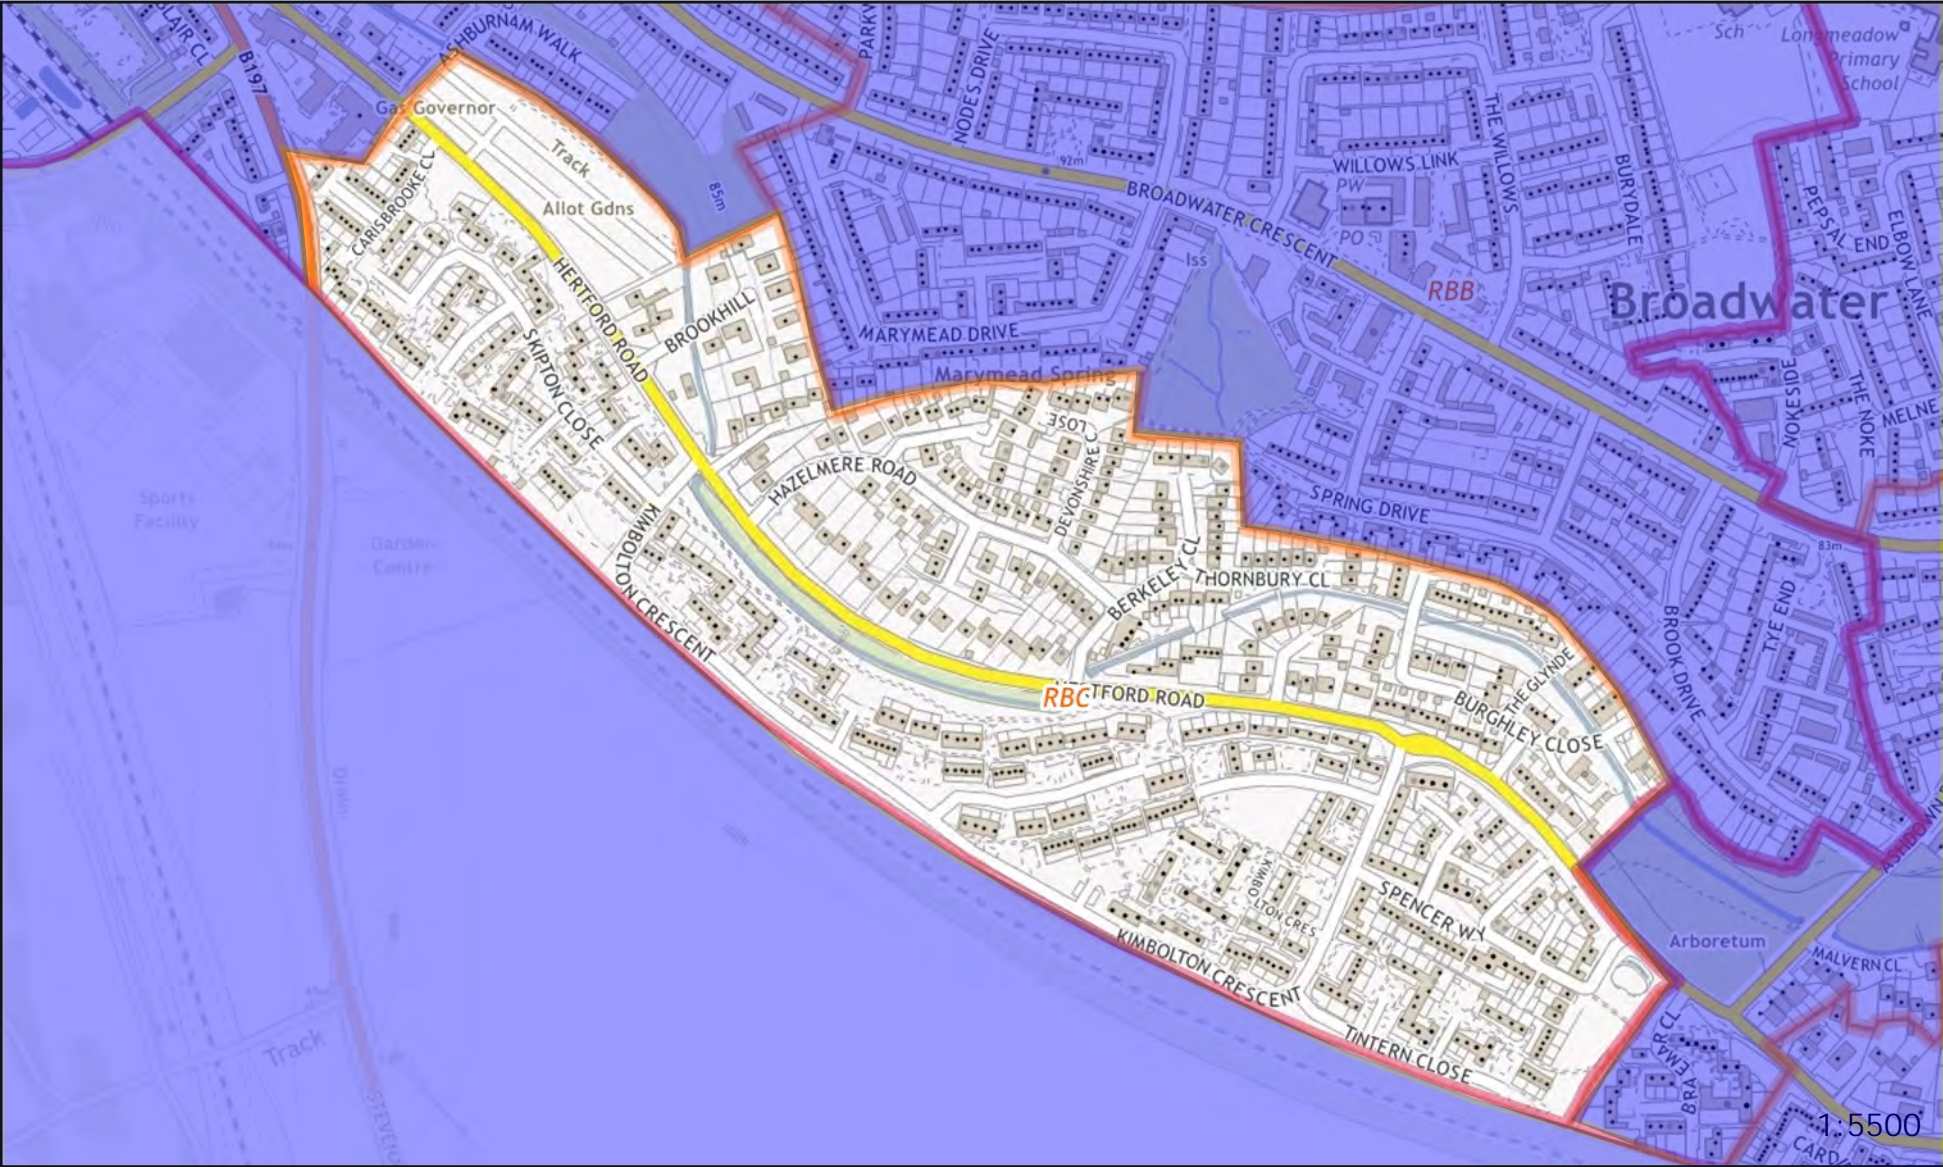

Polling District and Places Review 2023 -
The Polling District designatory letters are referenced in the relevant area.
The boundaries are shown edged in orange.

Polling District RBA -
Roebuck Borough Ward

Polling District RBB -
Roebuck Borough Ward

Polling District RBC -
Roebuck Borough Ward

Polling Place: St Peters Church, The Willows, SG2 8AN (within Polling District RBB)

Polling District RBD - Roebuck Borough Ward