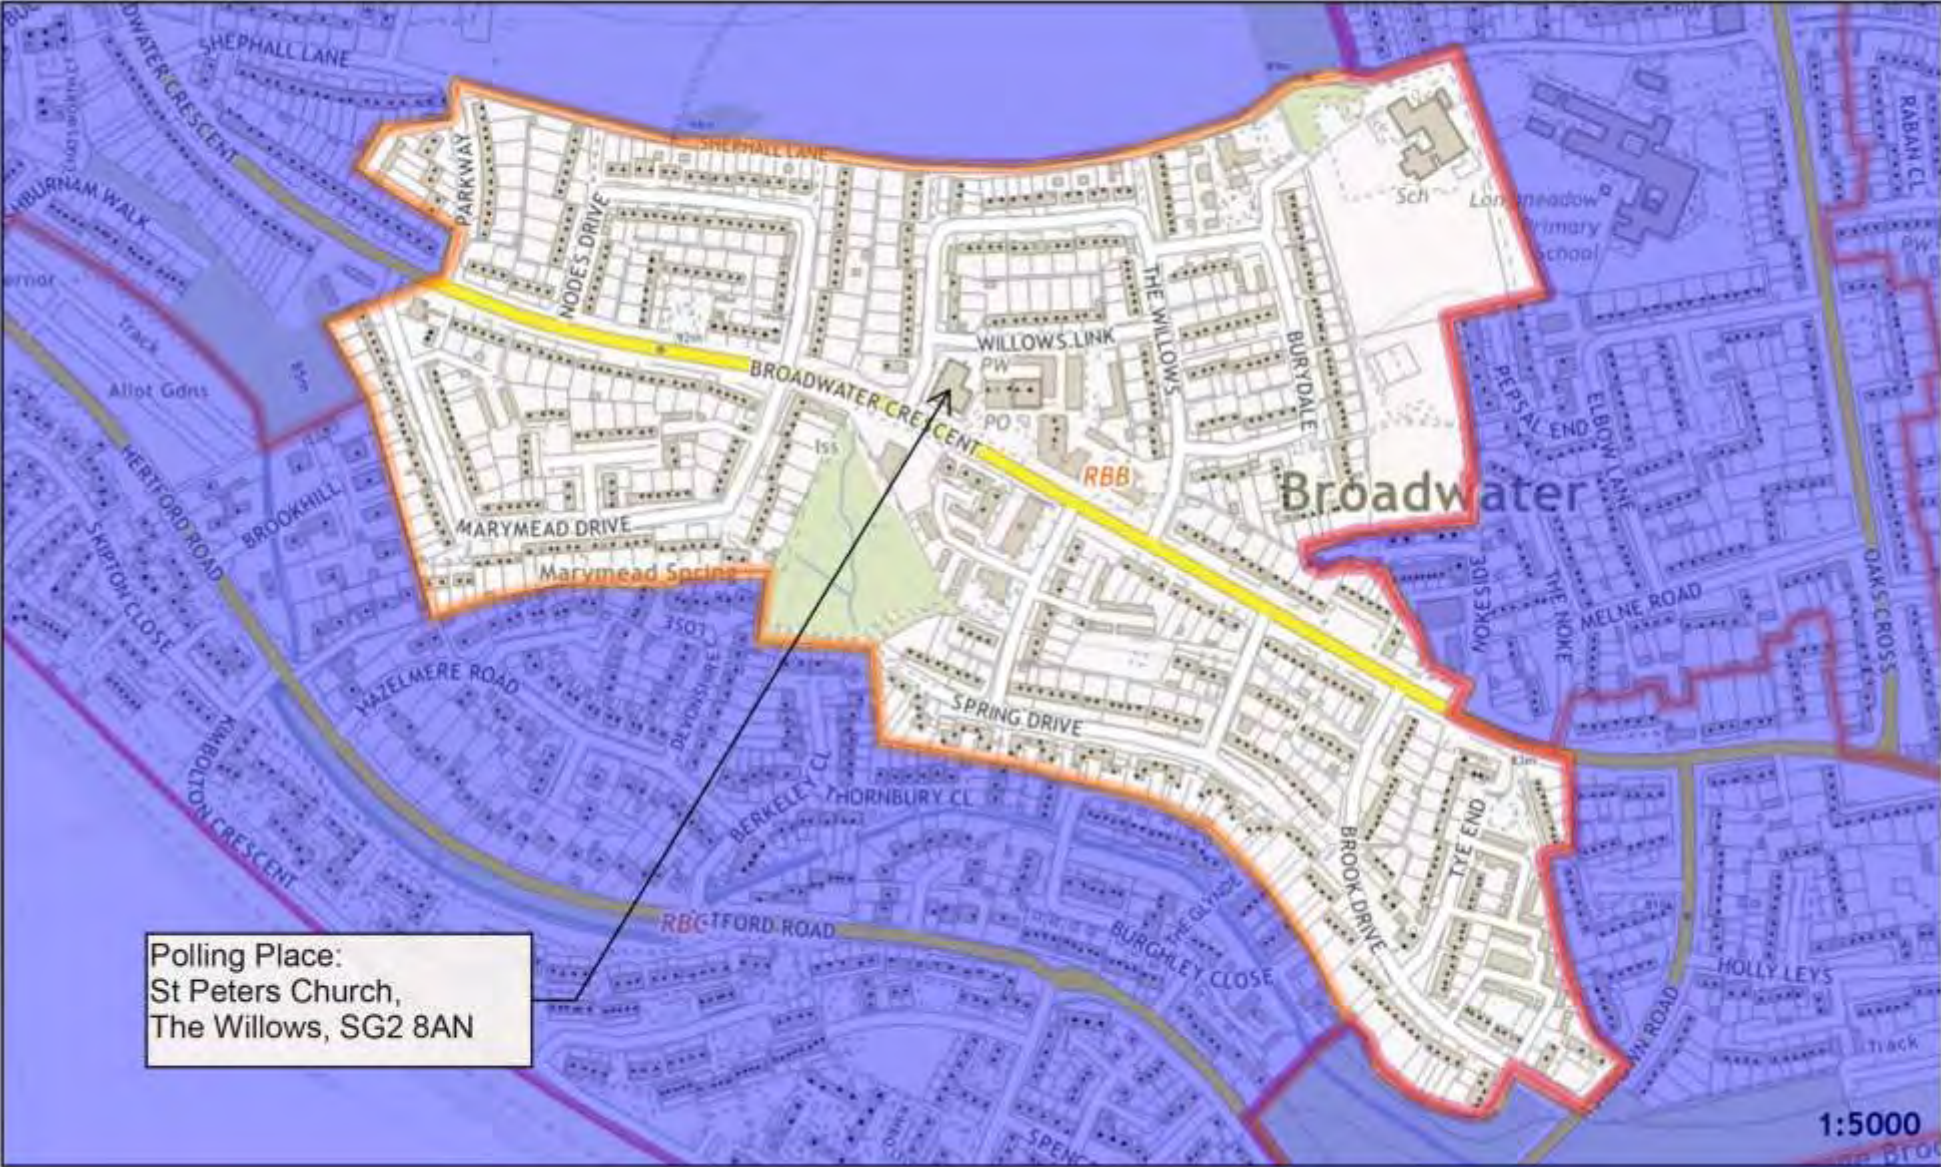

POTENTIAL DEVELOPMENTS

An increase is envisaged in the number of properties in Roebuck Ward over the next five years. Those properties will be located within polling district RBD.

Stevenage Constituency - Roebuck Borough Ward

Polling District and Places Review 2023 -
The Polling District designatory letters are referenced in the relevant area.
The boundaries are shown edged in orange.

Polling District RBA -
Roebuck Borough Ward

Polling District RBB -
Roebuck Borough Ward

Polling District RBC -
Roebuck Borough Ward

Polling Place: St Peters Church, The Willows, SG2 8AN (within Polling District RBB)

Polling District RBD - Roebuck Borough Ward