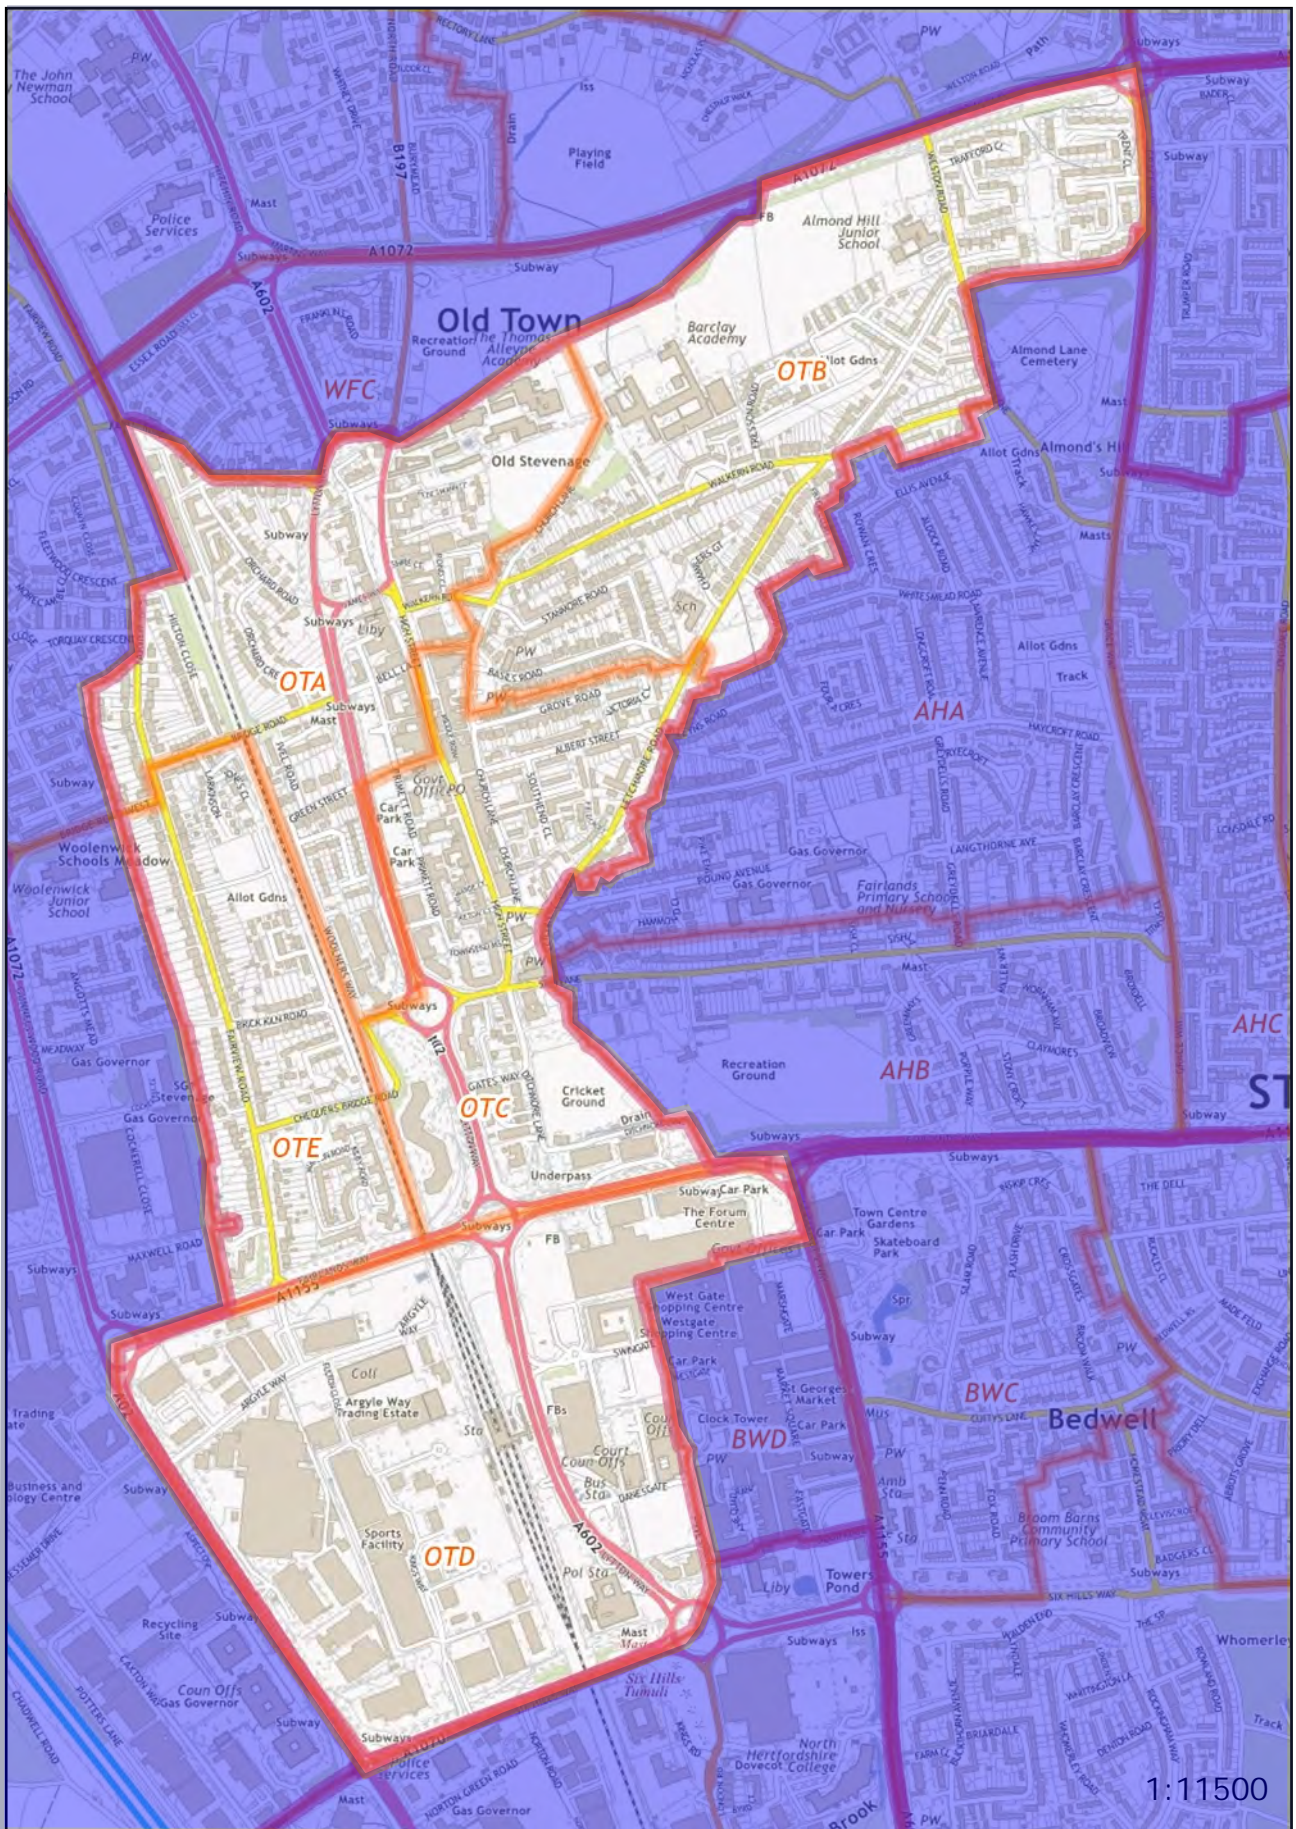

POLLING DISTRICT AND POLLING PLACES REVIEW 2023

STEVENAGE CONSTITUENCY

OLD TOWN WARD

The map of Old Town Ward and individual Polling Districts are available on the following pages. The Ward has five Polling Districts. Details of the reference letters and electorate information are set out below:

POLLING DISTRICTS AND STATISTICAL DATA

Polling District	County Division	Properties	Electors	In Person Voters	Postal Voters
OTA	Old Stevenage	573	840	597	243
OTB	Old Stevenage	723	1290	819	471
OTC	Old Stevenage	690	888	636	252
OTD	Broadwater	290	314	211	103
OTE	Broadwater	510	835	575	260

POLLING PLACES

Polling District	Polling Place
OTA	Springfield House Community Centre, 24 High Street, SG1 3EJ
OTB	Bunyan Baptist Church, Basils Road, SG1 3PY
OTC	Methodist Church Hall, Sish Lane, SG1 3LS
OTD	Daneshill House, Danestrete, SG1 1HN
OTE	Springfield House Community Centre, 24 High Street, SG1 3EJ

Polling District and Places Review 2023 - The Polling District designatory letters are referenced in the relevant area. The boundaries are shown edged in orange.

Polling District OTA – Old Town Borough Ward