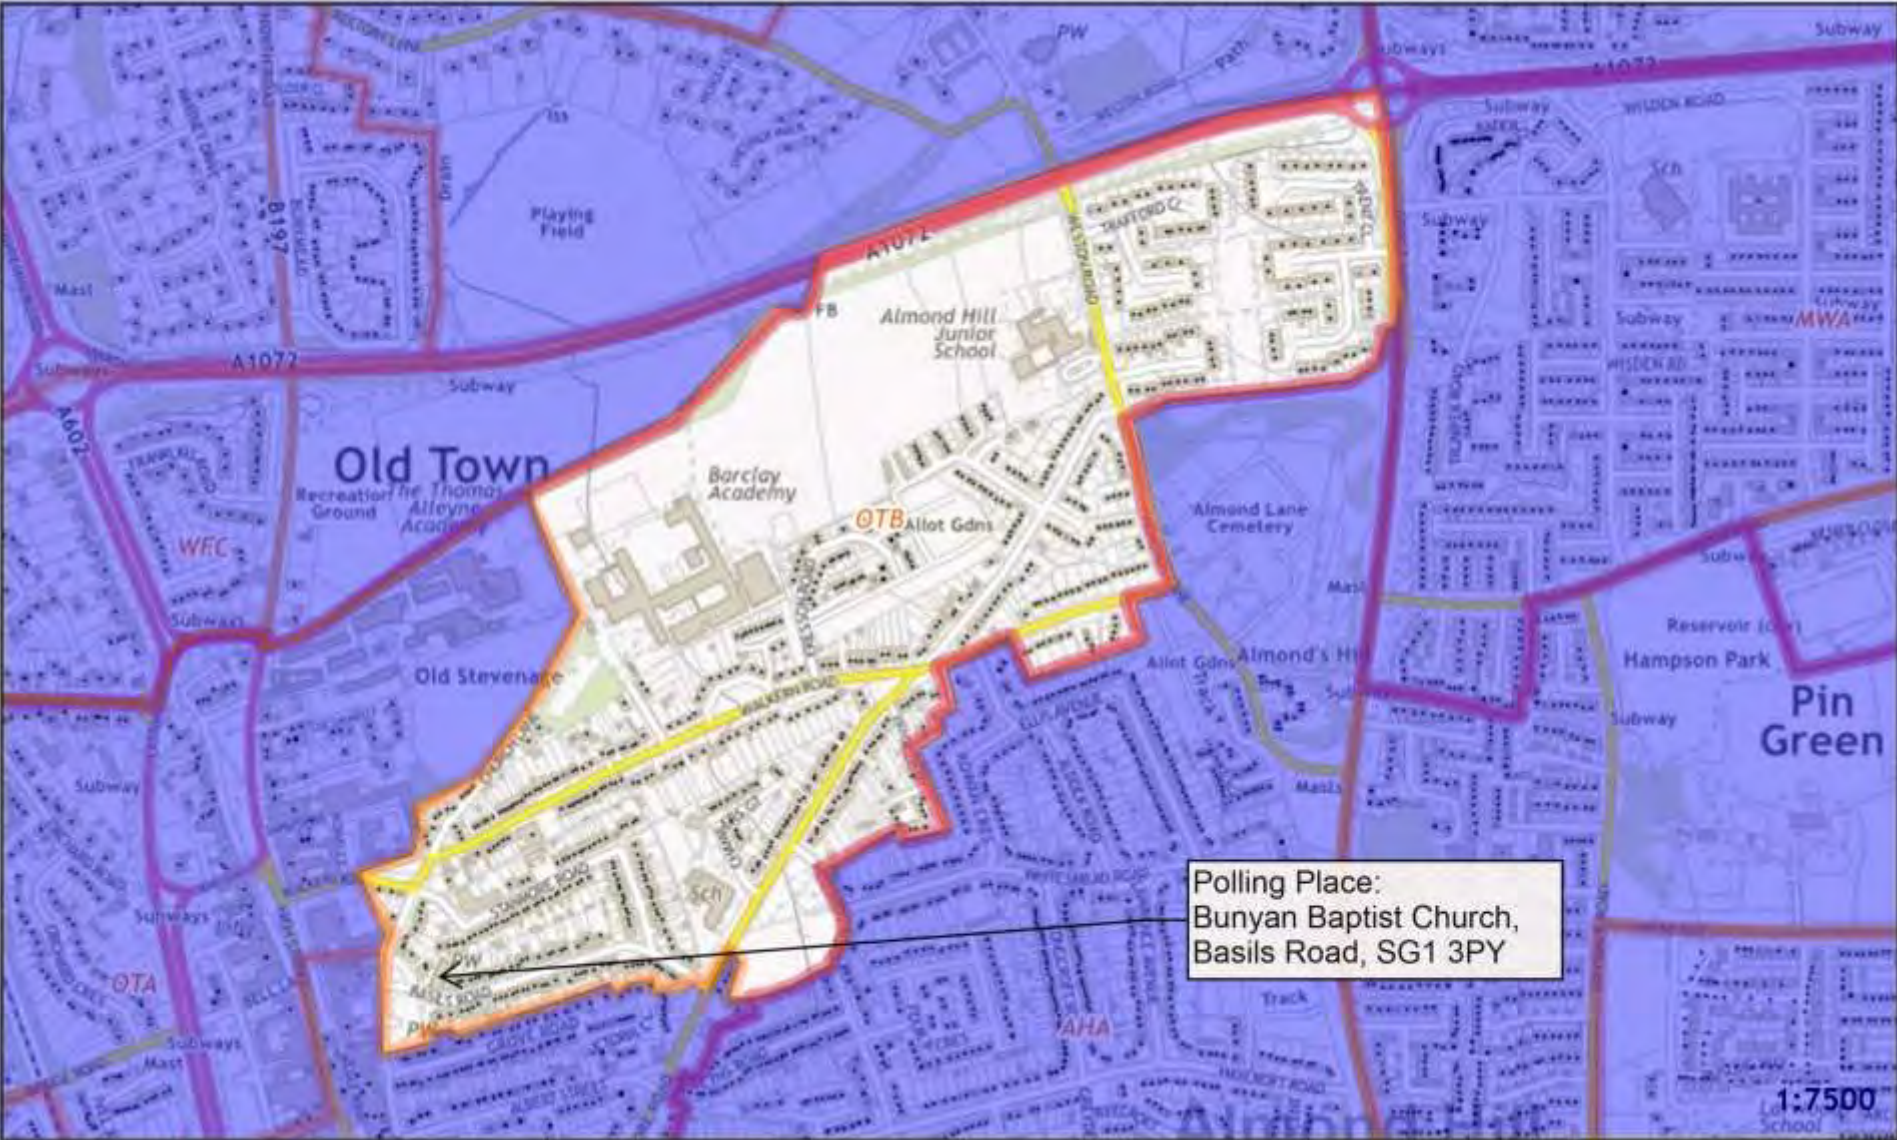

POTENTIAL DEVELOPMENTS

A substantial increase is envisaged in the number of properties in Old Town Ward over the next five years. Those properties will be located within polling district OTD.

Stevenage Constituency - Old Town Borough Ward

Polling District and Places Review 2023 - The Polling District designatory letters are referenced in the relevant area. The boundaries are shown edged in orange.

Polling District OTA – Old Town Borough Ward

**Polling District OTB –
Old Town Borough Ward**

Polling District OTC – Old Town Borough Ward

Polling District OTD - Old Town Borough Ward

Polling District OTE - Old Town Borough Ward

Polling Place: Springfield House Community Centre, 24 High Street, SG1 3EJ (within Polling District OTA)