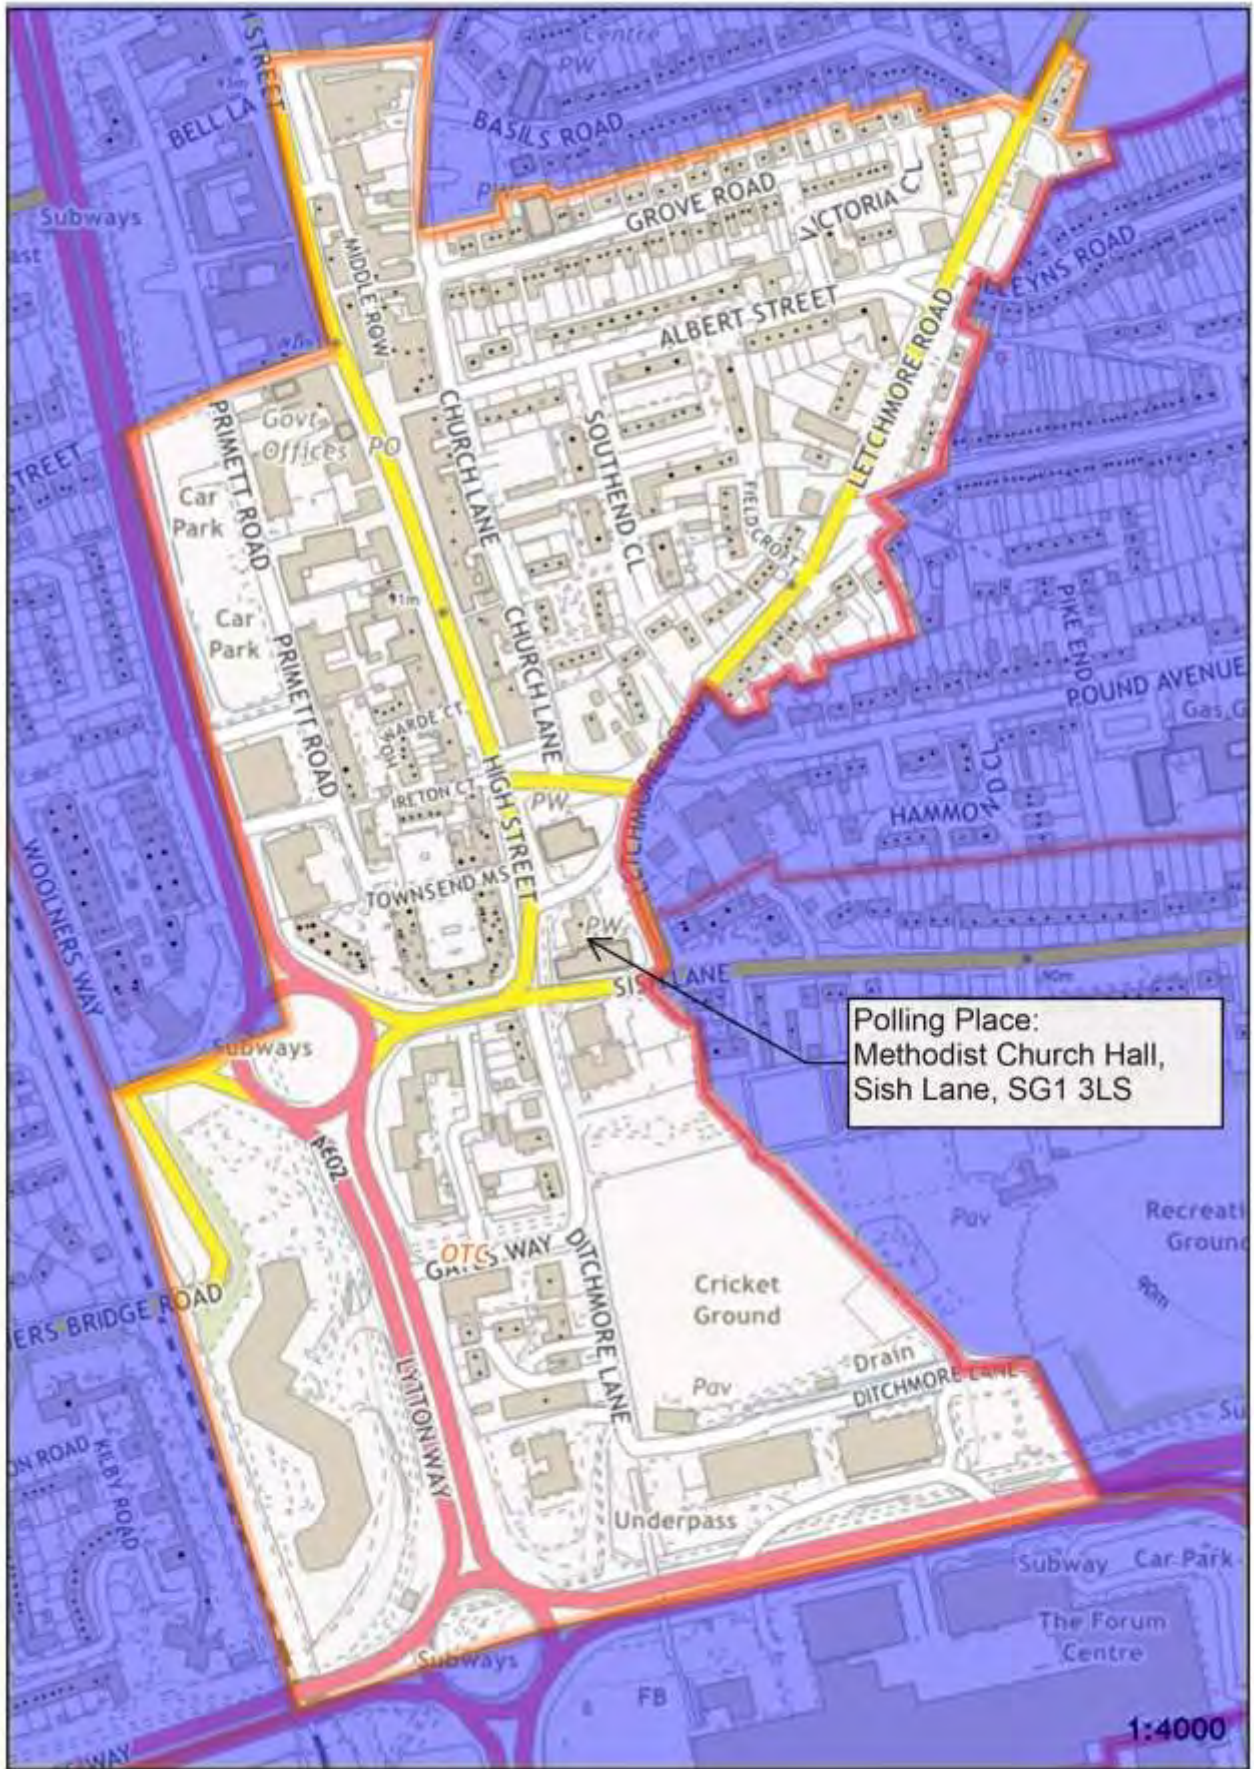

Polling District and Places Review 2023 - The Polling District designatory letters are referenced in the relevant area. The boundaries are shown edged in orange.

Polling District OTA – Old Town Borough Ward

**Polling District OTB –
Old Town Borough Ward**

Polling District OTC – Old Town Borough Ward

Polling District OTD - Old Town Borough Ward

Polling District OTE - Old Town Borough Ward

Polling Place: Springfield House Community Centre, 24 High Street, SG1 3EJ (within Polling District OTA)