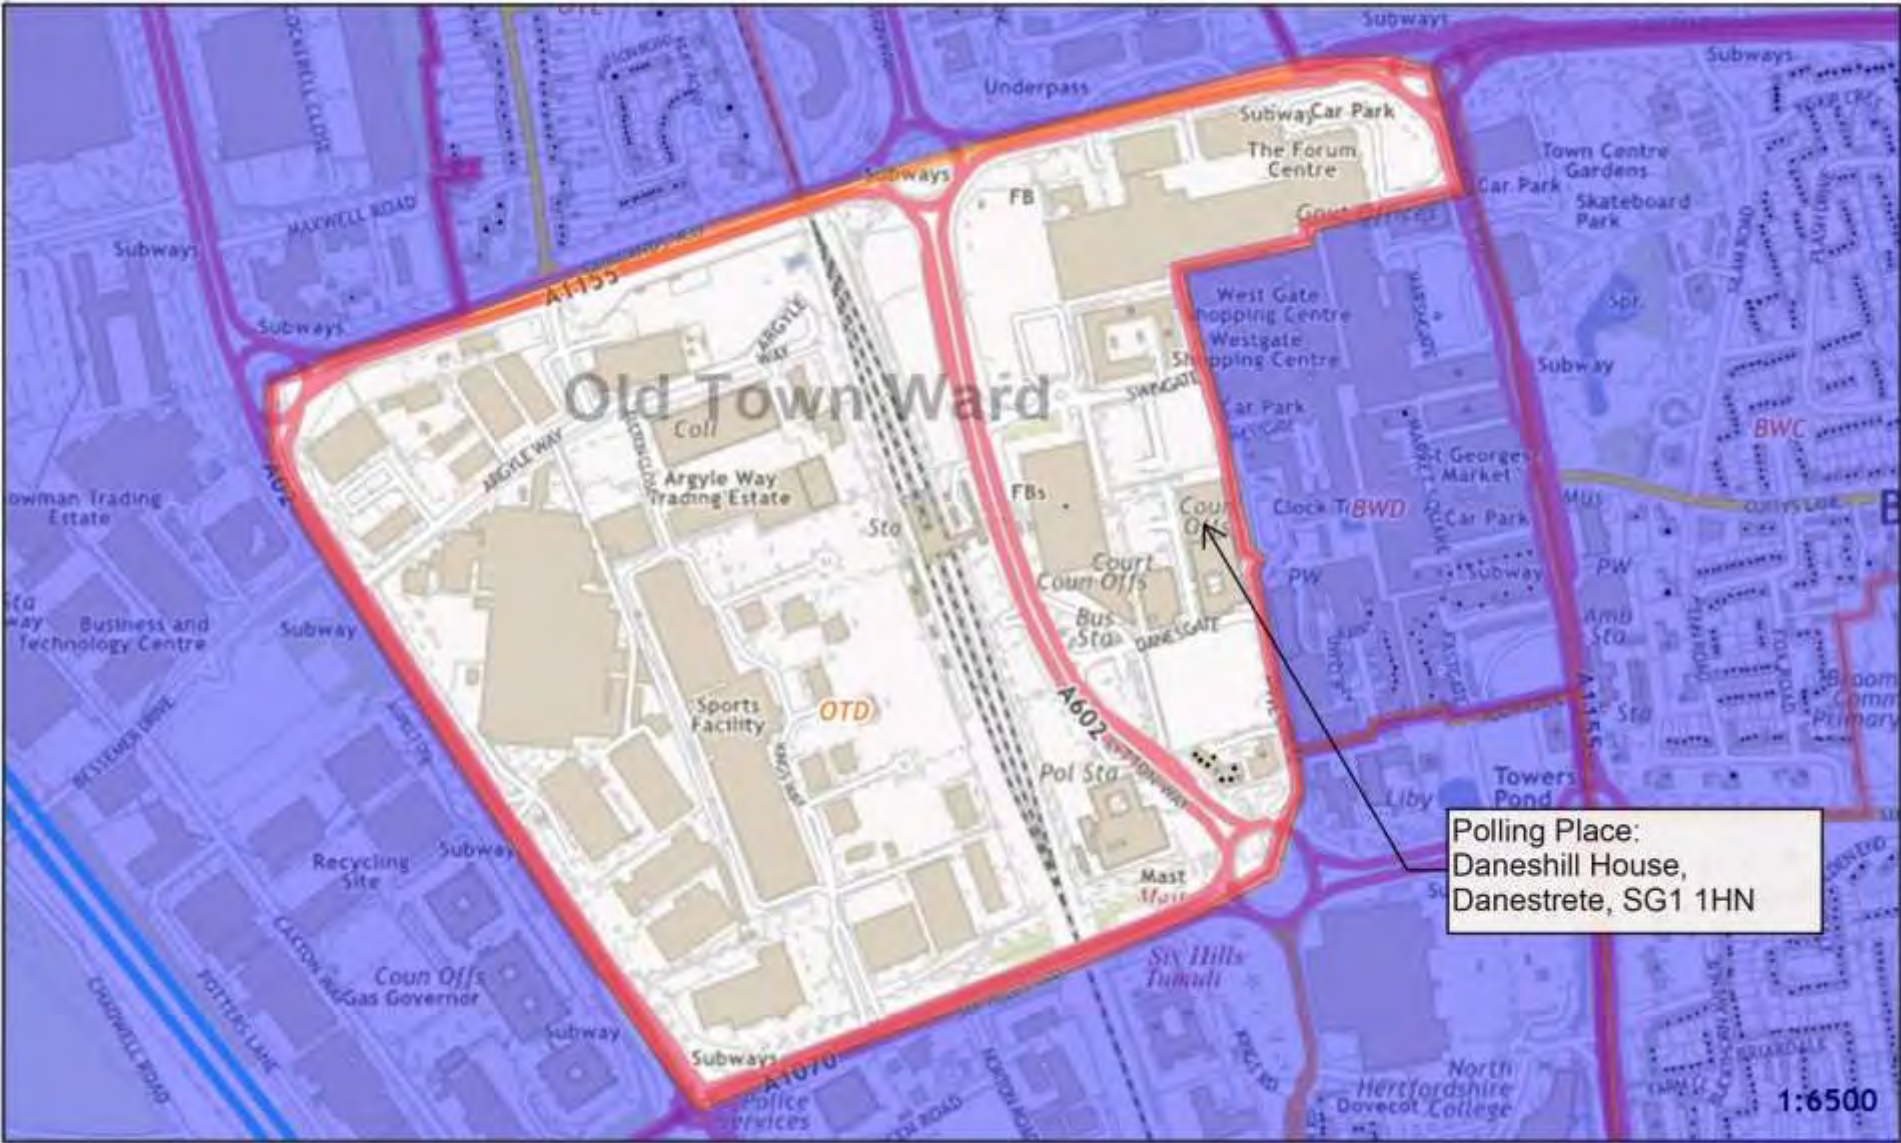

Polling District and Places Review 2023 - The Polling District designatory letters are referenced in the relevant area. The boundaries are shown edged in orange.

Polling District OTA – Old Town Borough Ward

**Polling District OTB –
Old Town Borough Ward**

Polling District OTC – Old Town Borough Ward

Polling District OTD - Old Town Borough Ward

Polling District OTE - Old Town Borough Ward

Polling Place: Springfield House Community Centre, 24 High Street, SG1 3EJ (within Polling District OTA)