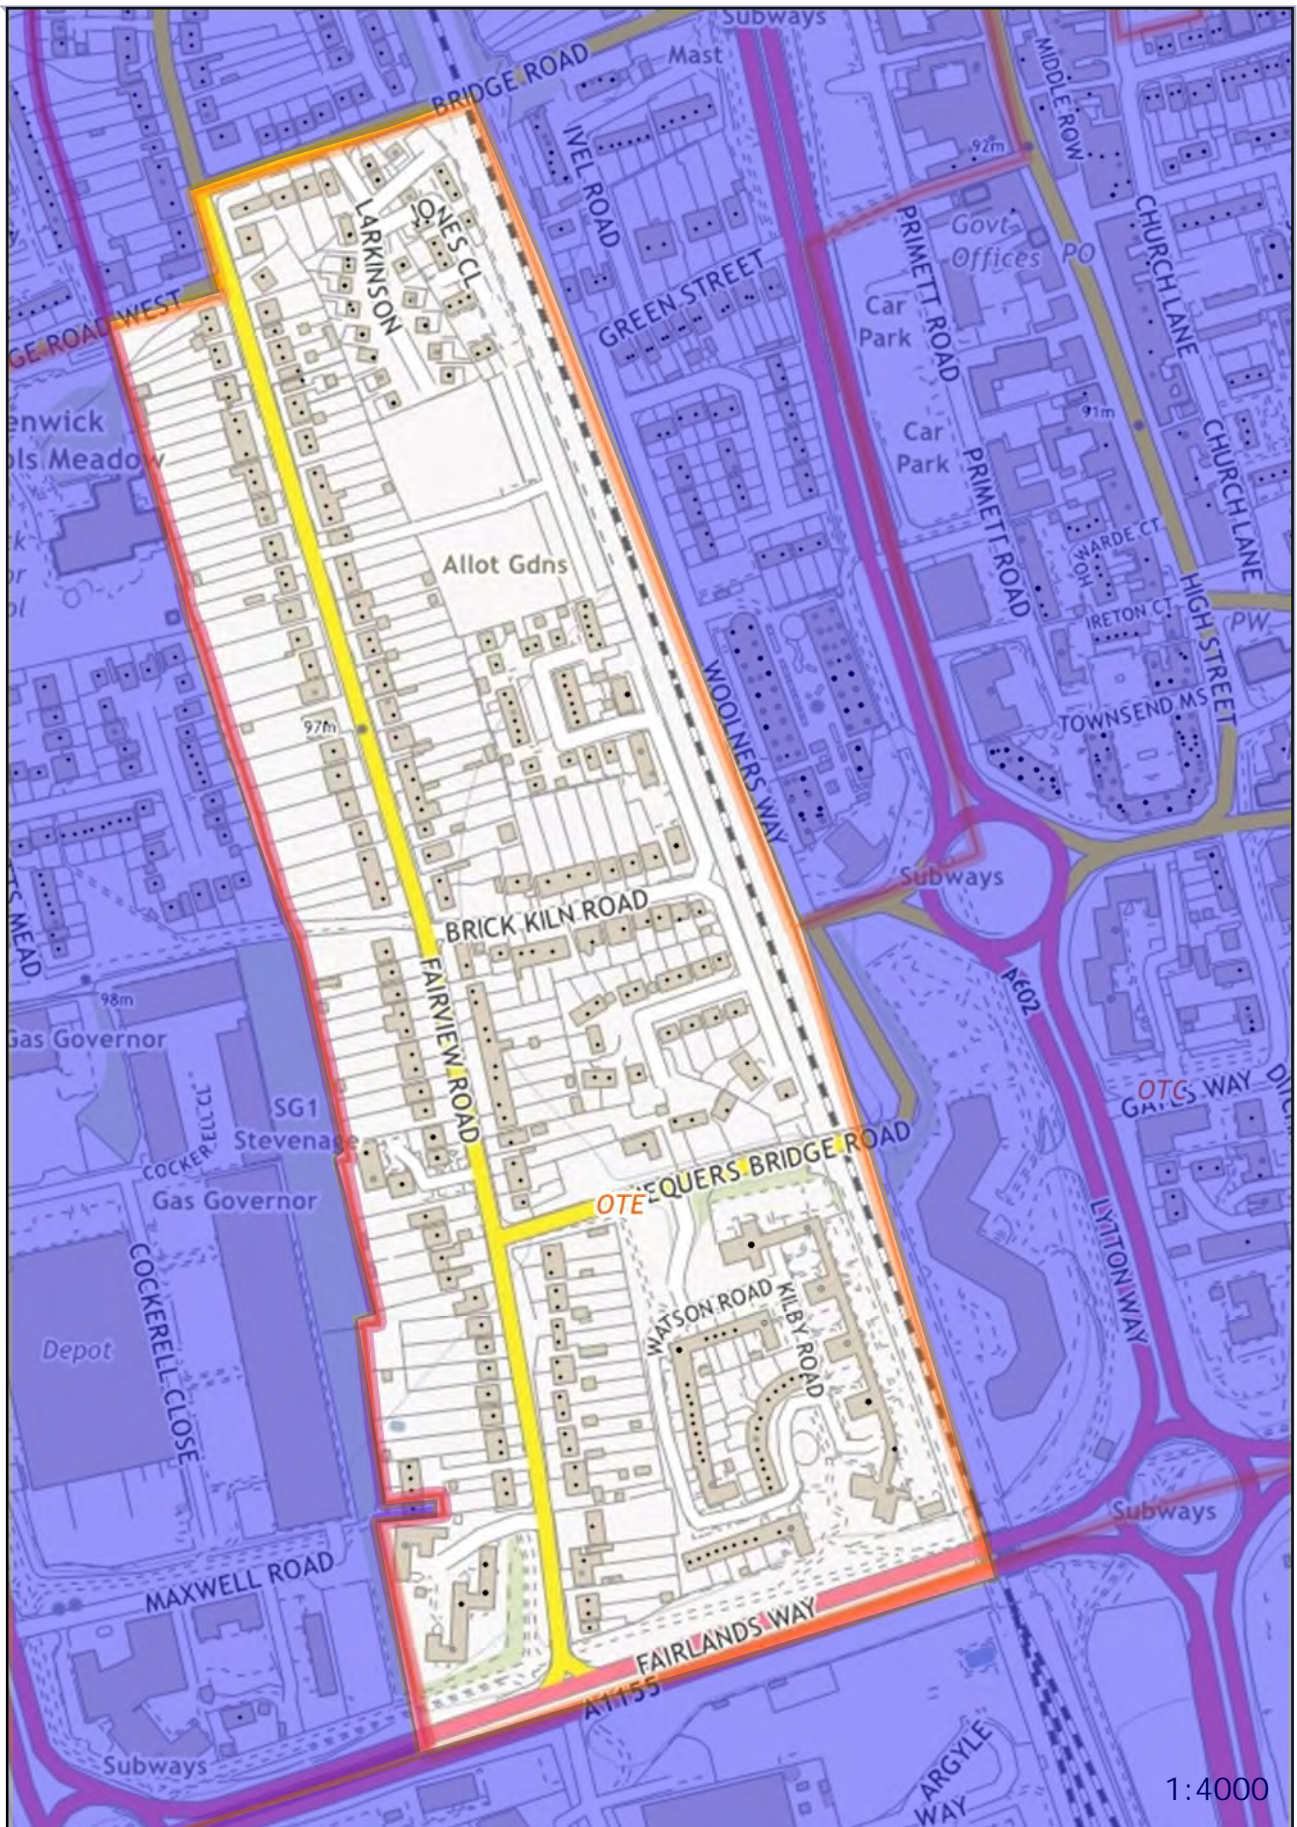

POLLING DISTRICT AND POLLING PLACES REVIEW 2023

STEVENAGE CONSTITUENCY

OLD TOWN WARD

The map of Old Town Ward and individual Polling Districts are available on the following pages. The Ward has five Polling Districts. Details of the reference letters and electorate information are set out below:

Polling District and Places Review 2023 - The Polling District designatory letters are referenced in the relevant area. The boundaries are shown edged in orange.

Polling District OTA – Old Town Borough Ward

**Polling District OTB –
Old Town Borough Ward**

Polling District OTC – Old Town Borough Ward

Polling District OTD - Old Town Borough Ward

Polling District OTE - Old Town Borough Ward

Polling Place: Springfield House Community Centre, 24 High Street, SG1 3EJ (within Polling District OTA)