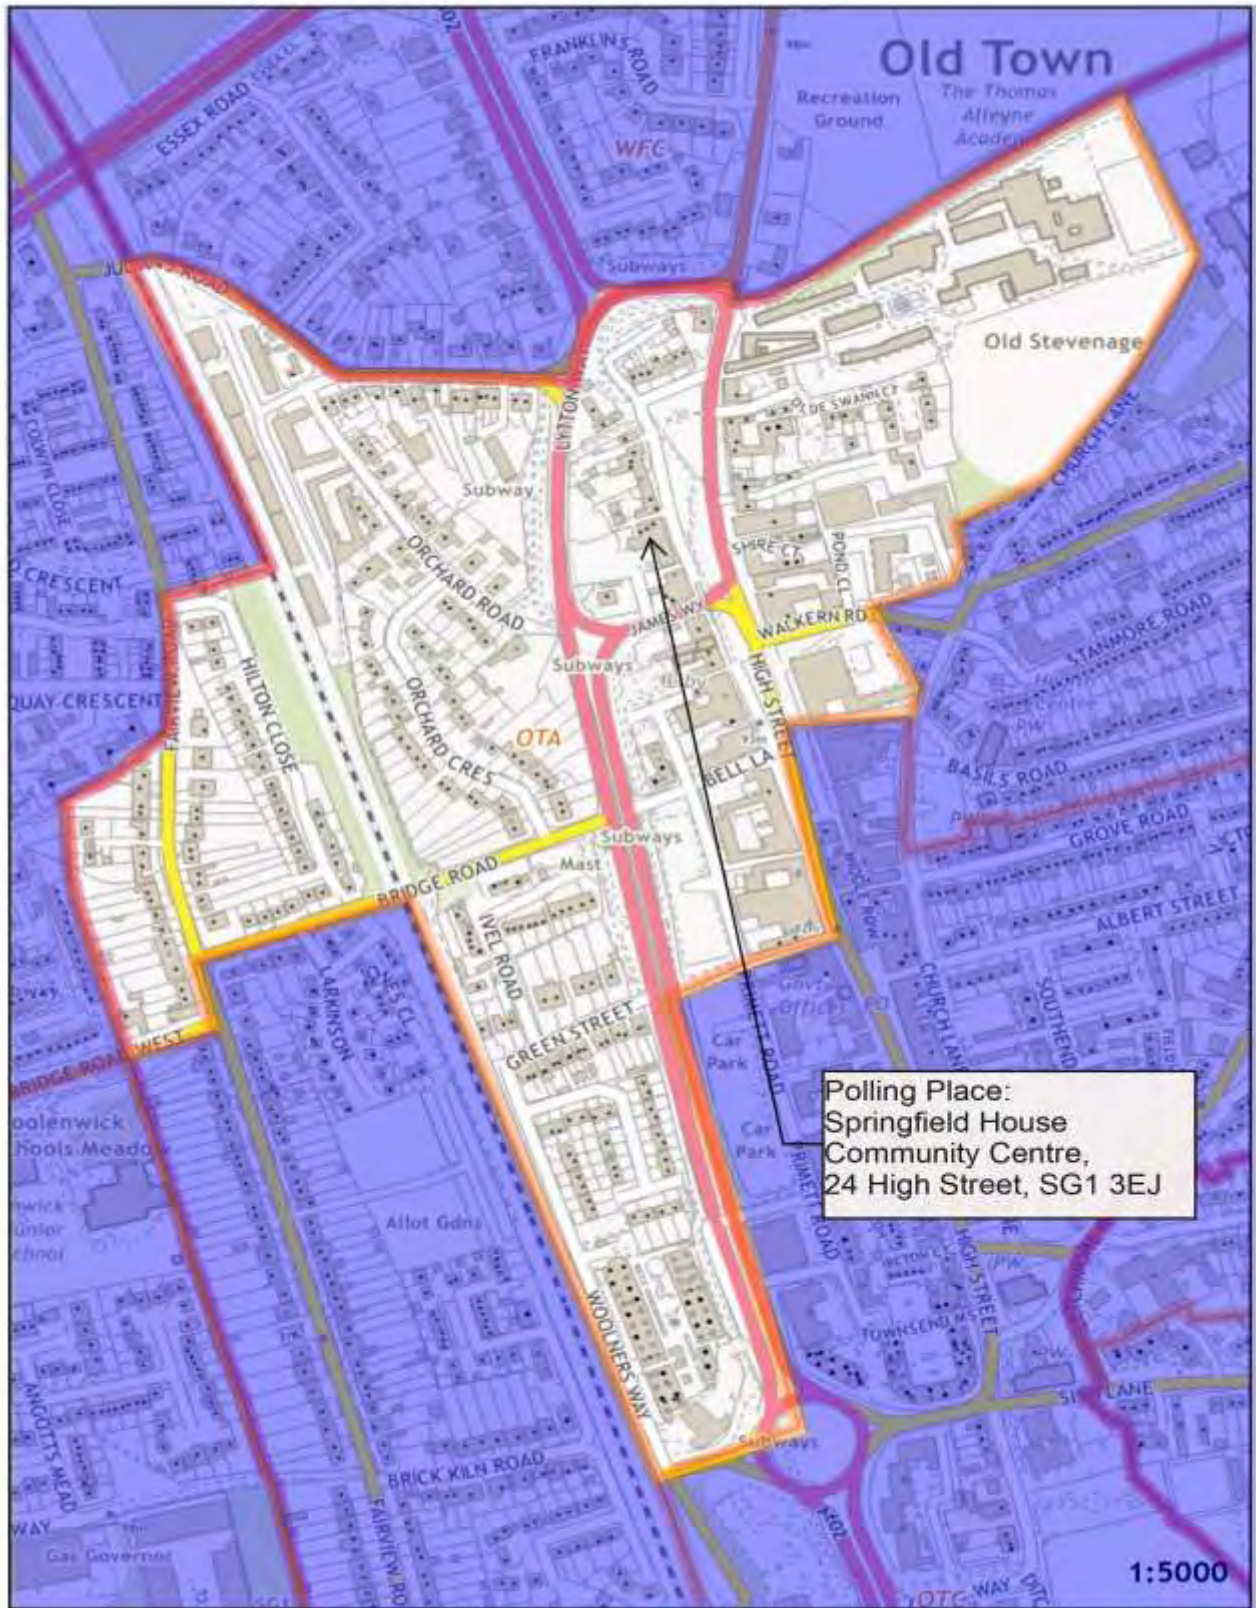

POTENTIAL DEVELOPMENTS

A substantial increase is envisaged in the number of properties in Old Town Ward over the next five years. Those properties will be located within polling district OTD.

Stevenage Constituency - Old Town Borough Ward

Polling District and Places Review 2023 - The Polling District designatory letters are referenced in the relevant area. The boundaries are shown edged in orange.

Polling District OTA – Old Town Borough Ward

**Polling District OTB –
Old Town Borough Ward**

Polling District OTC – Old Town Borough Ward

Polling District OTD - Old Town Borough Ward

Polling District OTE - Old Town Borough Ward

Polling Place: Springfield House Community Centre, 24 High Street, SG1 3EJ (within Polling District OTA)