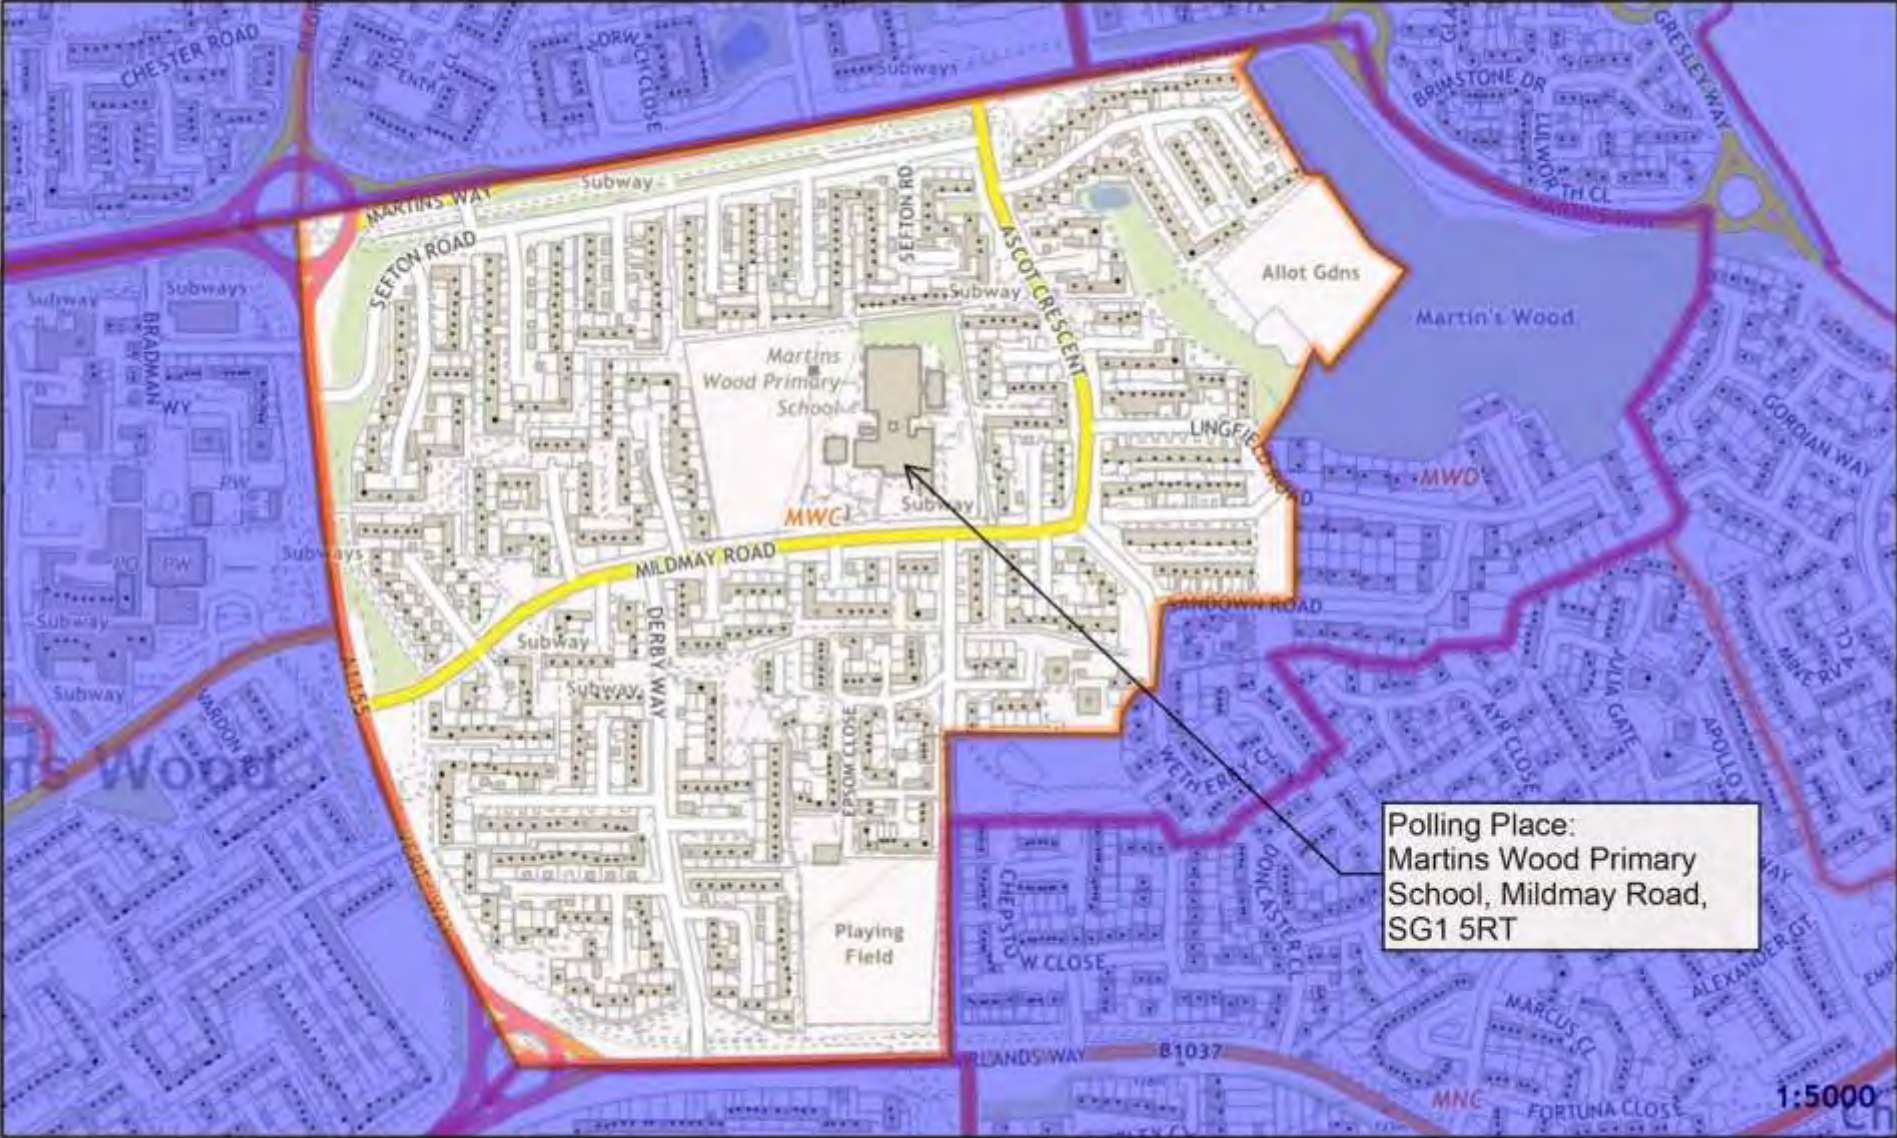

POLLING DISTRICT AND POLLING PLACES REVIEW 2023

STEVENAGE CONSTITUENCY

MARTINS WOOD WARD

The map of Martins Wood Ward and individual Polling Districts are available on the following pages. The Ward has four Polling Districts. Details of the reference letters and electorate information are set out below:

POLLING PLACES

Polling District	Polling Place
MWA	Oval Community Centre, Vardon Road, SG1 5RD
MWB	Moss Bury Primary School, Webb Rise, SG1 5PA
MWC	Martins Wood Primary School, Mildmay Road, SG1 5RT
MWD	Martins Wood Primary School, Mildmay Road, SG1 5RT

POTENTIAL DEVELOPMENTS

There are no developments within the Ward that are expected to impact on the allocation of Polling Districts and Places.

Stevenage Constituency - Martins Wood Borough Ward

Polling District and Places Review 2023 -
The Polling District designatory letters are referenced in the relevant area. The boundaries are shown edged in orange.

**Polling District MWA -
Martins Wood Borough Ward**

Polling District MWB -
Martins Wood Borough Ward

Polling District MWC -
Martins Wood Borough Ward

Polling District MWD -
Martins Wood Borough Ward

Polling Place: Martins Wood Primary School, Mildmay Road, SG1 5RT (within Polling District MWC)