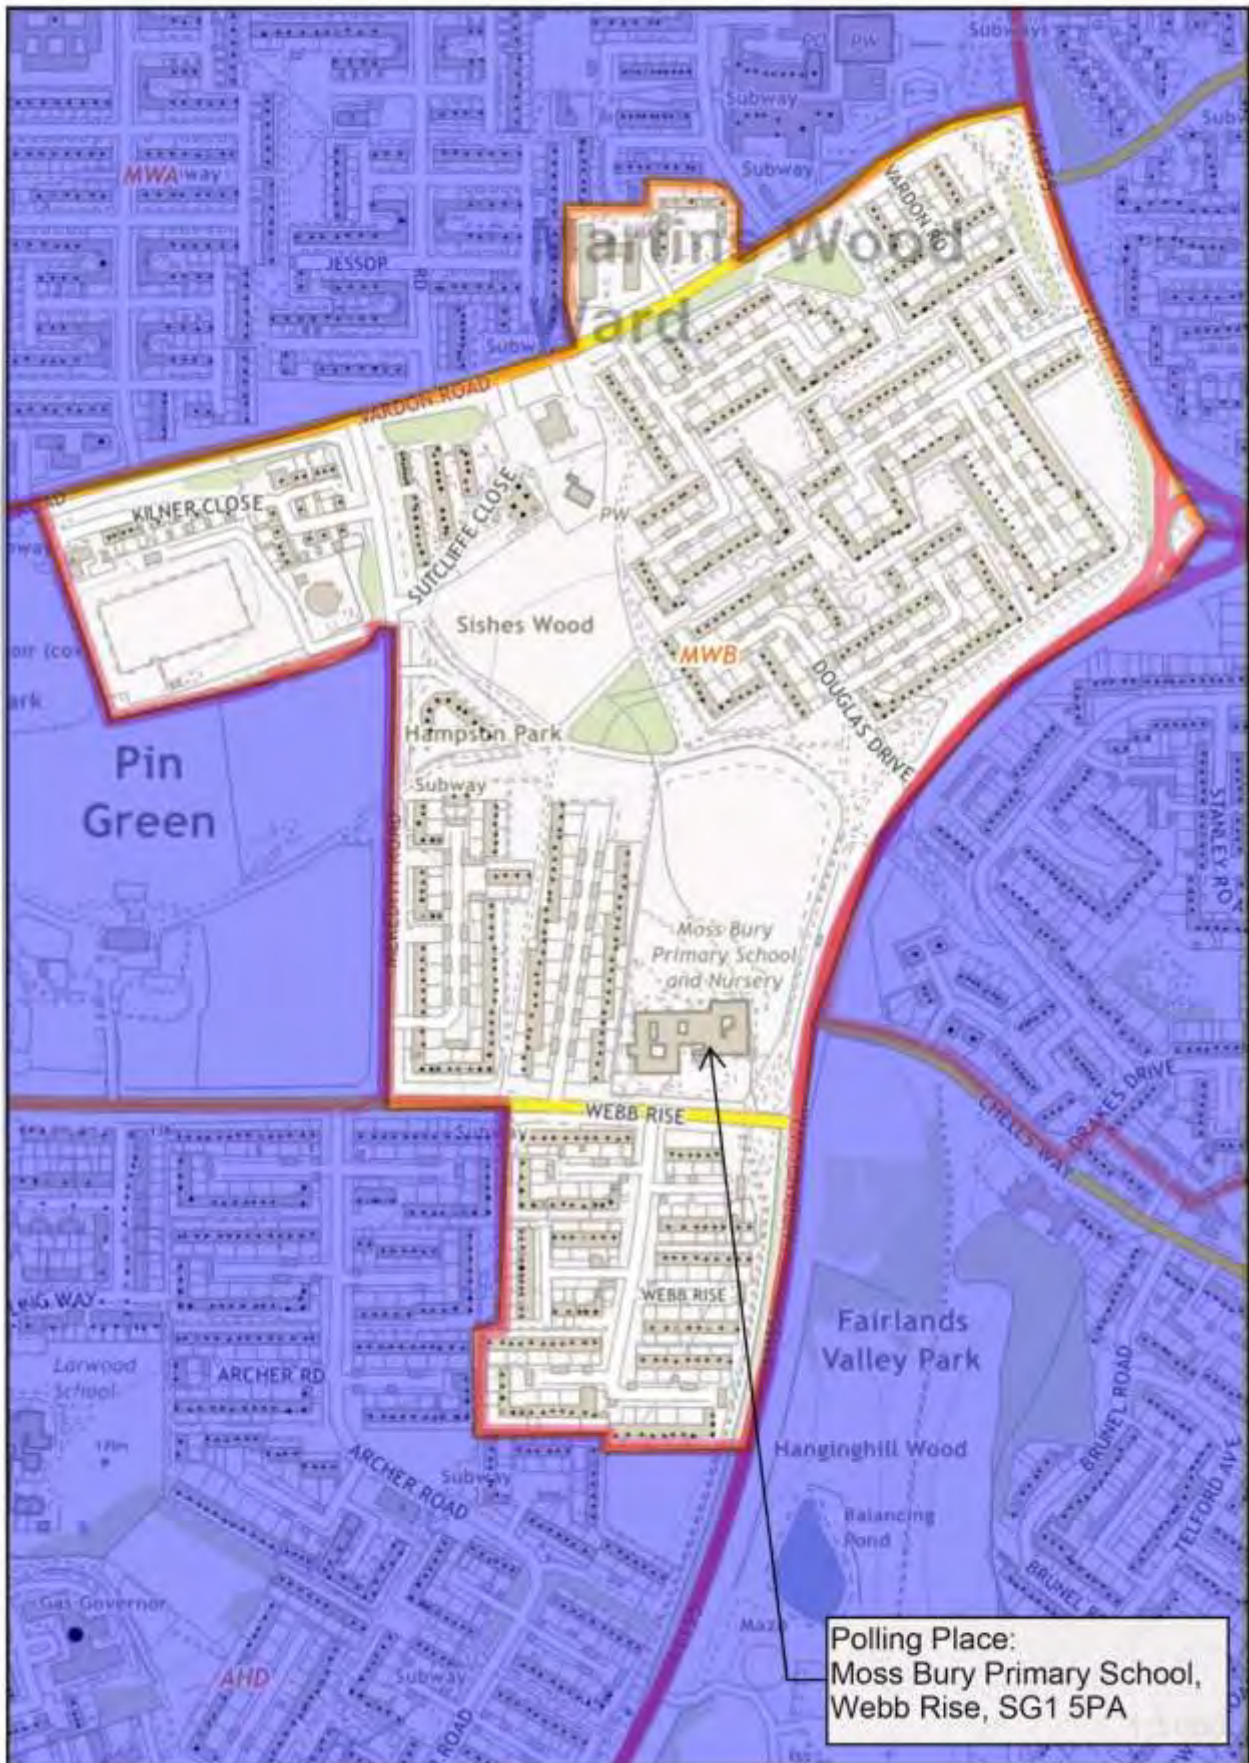

POLLING DISTRICT AND POLLING PLACES REVIEW 2023

STEVENAGE CONSTITUENCY

MARTINS WOOD WARD

The map of Martins Wood Ward and individual Polling Districts are available on the following pages. The Ward has four Polling Districts. Details of the reference letters and electorate information are set out below:

POLLING PLACES

Polling District	Polling Place
MWA	Oval Community Centre, Vardon Road, SG1 5RD
MWB	Moss Bury Primary School, Webb Rise, SG1 5PA
MWC	Martins Wood Primary School, Mildmay Road, SG1 5RT
MWD	Martins Wood Primary School, Mildmay Road, SG1 5RT

POTENTIAL DEVELOPMENTS

There are no developments within the Ward that are expected to impact on the allocation of Polling Districts and Places.

Stevenage Constituency - Martins Wood Borough Ward

Polling District and Places Review 2023 -
The Polling District designatory letters are referenced in the relevant area. The boundaries are shown edged in orange.

**Polling District MWA -
Martins Wood Borough Ward**

Polling District MWB -
Martins Wood Borough Ward

Polling District MWC -
Martins Wood Borough Ward

Polling District MWD -
Martins Wood Borough Ward

Polling Place: Martins Wood Primary School, Mildmay Road, SG1 5RT (within Polling District MWC)