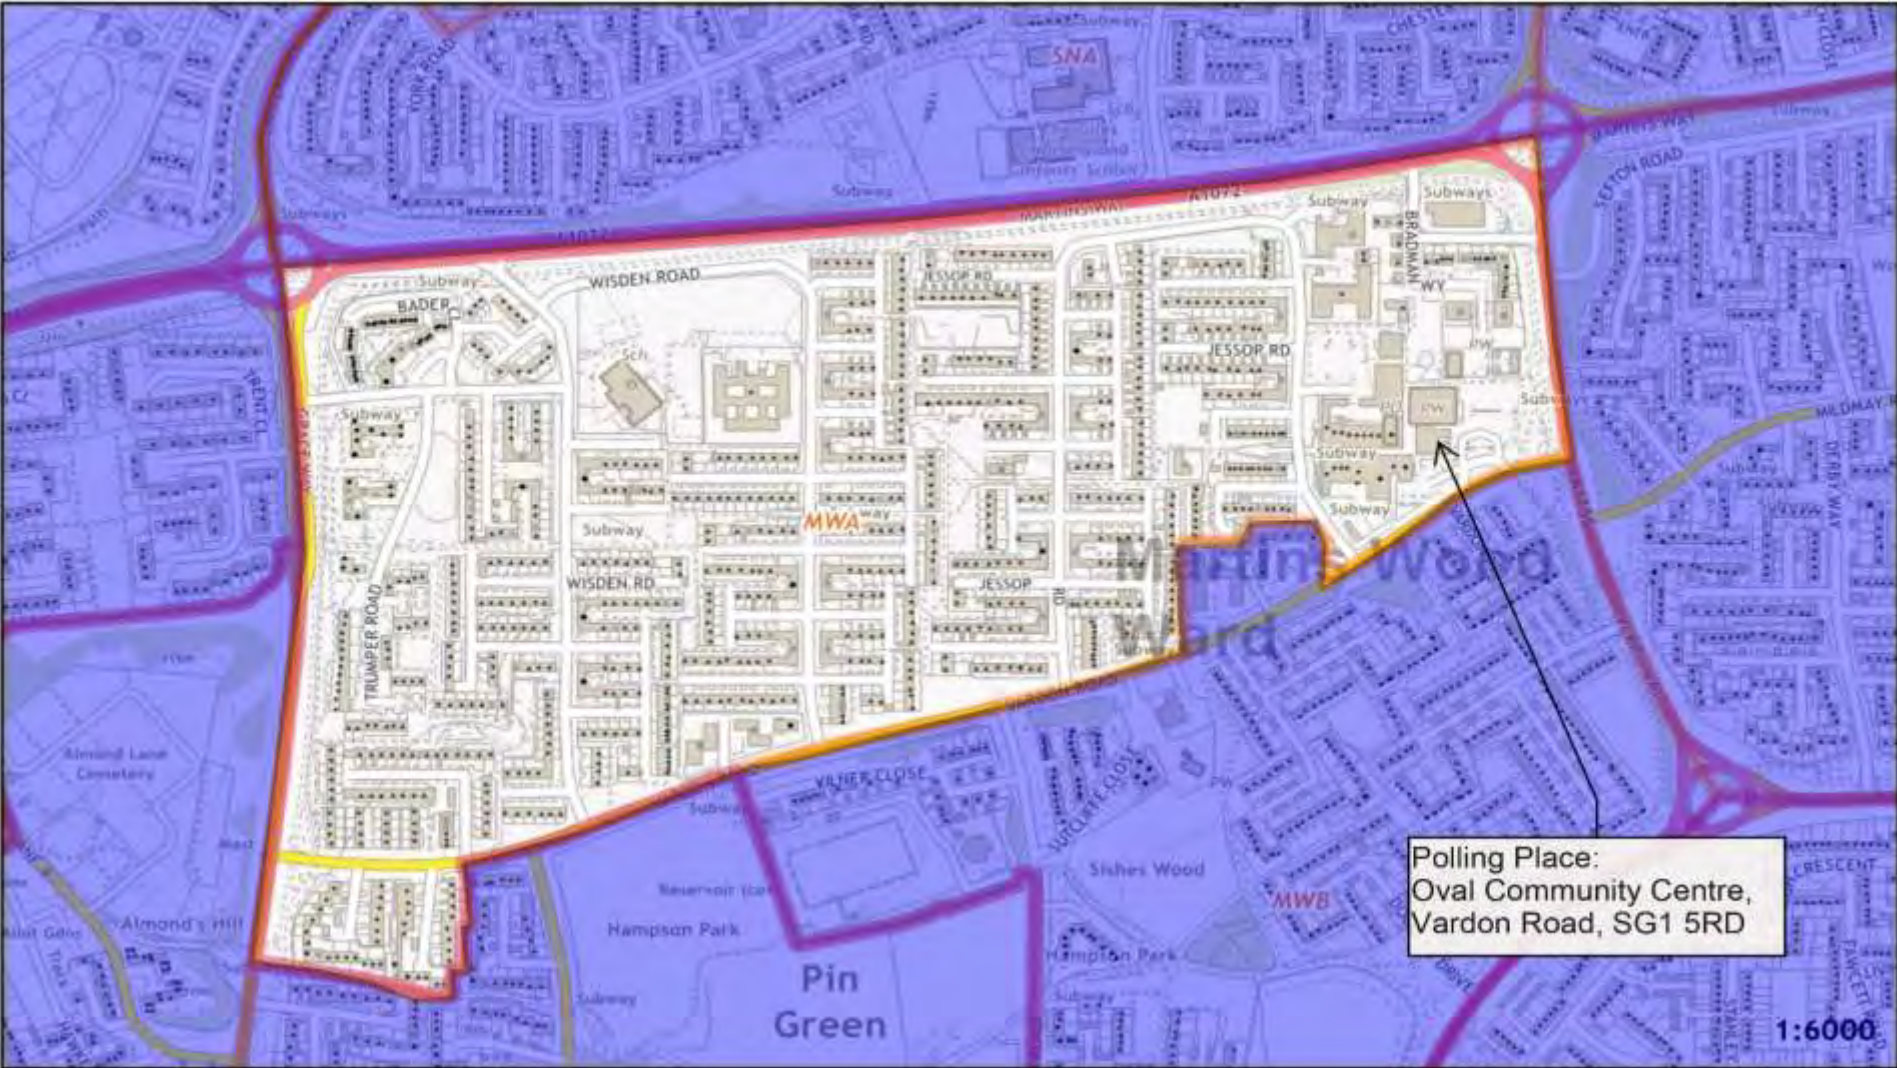

POLLING PLACES

Polling District	Polling Place
MWA	Oval Community Centre, Vardon Road, SG1 5RD
MWB	Moss Bury Primary School, Webb Rise, SG1 5PA
MWC	Martins Wood Primary School, Mildmay Road, SG1 5RT
MWD	Martins Wood Primary School, Mildmay Road, SG1 5RT

POTENTIAL DEVELOPMENTS

There are no developments within the Ward that are expected to impact on the allocation of Polling Districts and Places.

Stevenage Constituency - Martins Wood Borough Ward

Polling District and Places Review 2023 -
The Polling District designatory letters are referenced in the relevant area. The boundaries are shown edged in orange.

**Polling District MWA -
Martins Wood Borough Ward**

Polling District MWB -
Martins Wood Borough Ward

Polling District MWC -
Martins Wood Borough Ward

Polling District MWD -
Martins Wood Borough Ward

Polling Place: Martins Wood Primary School, Mildmay Road, SG1 5RT (within Polling District MWC)