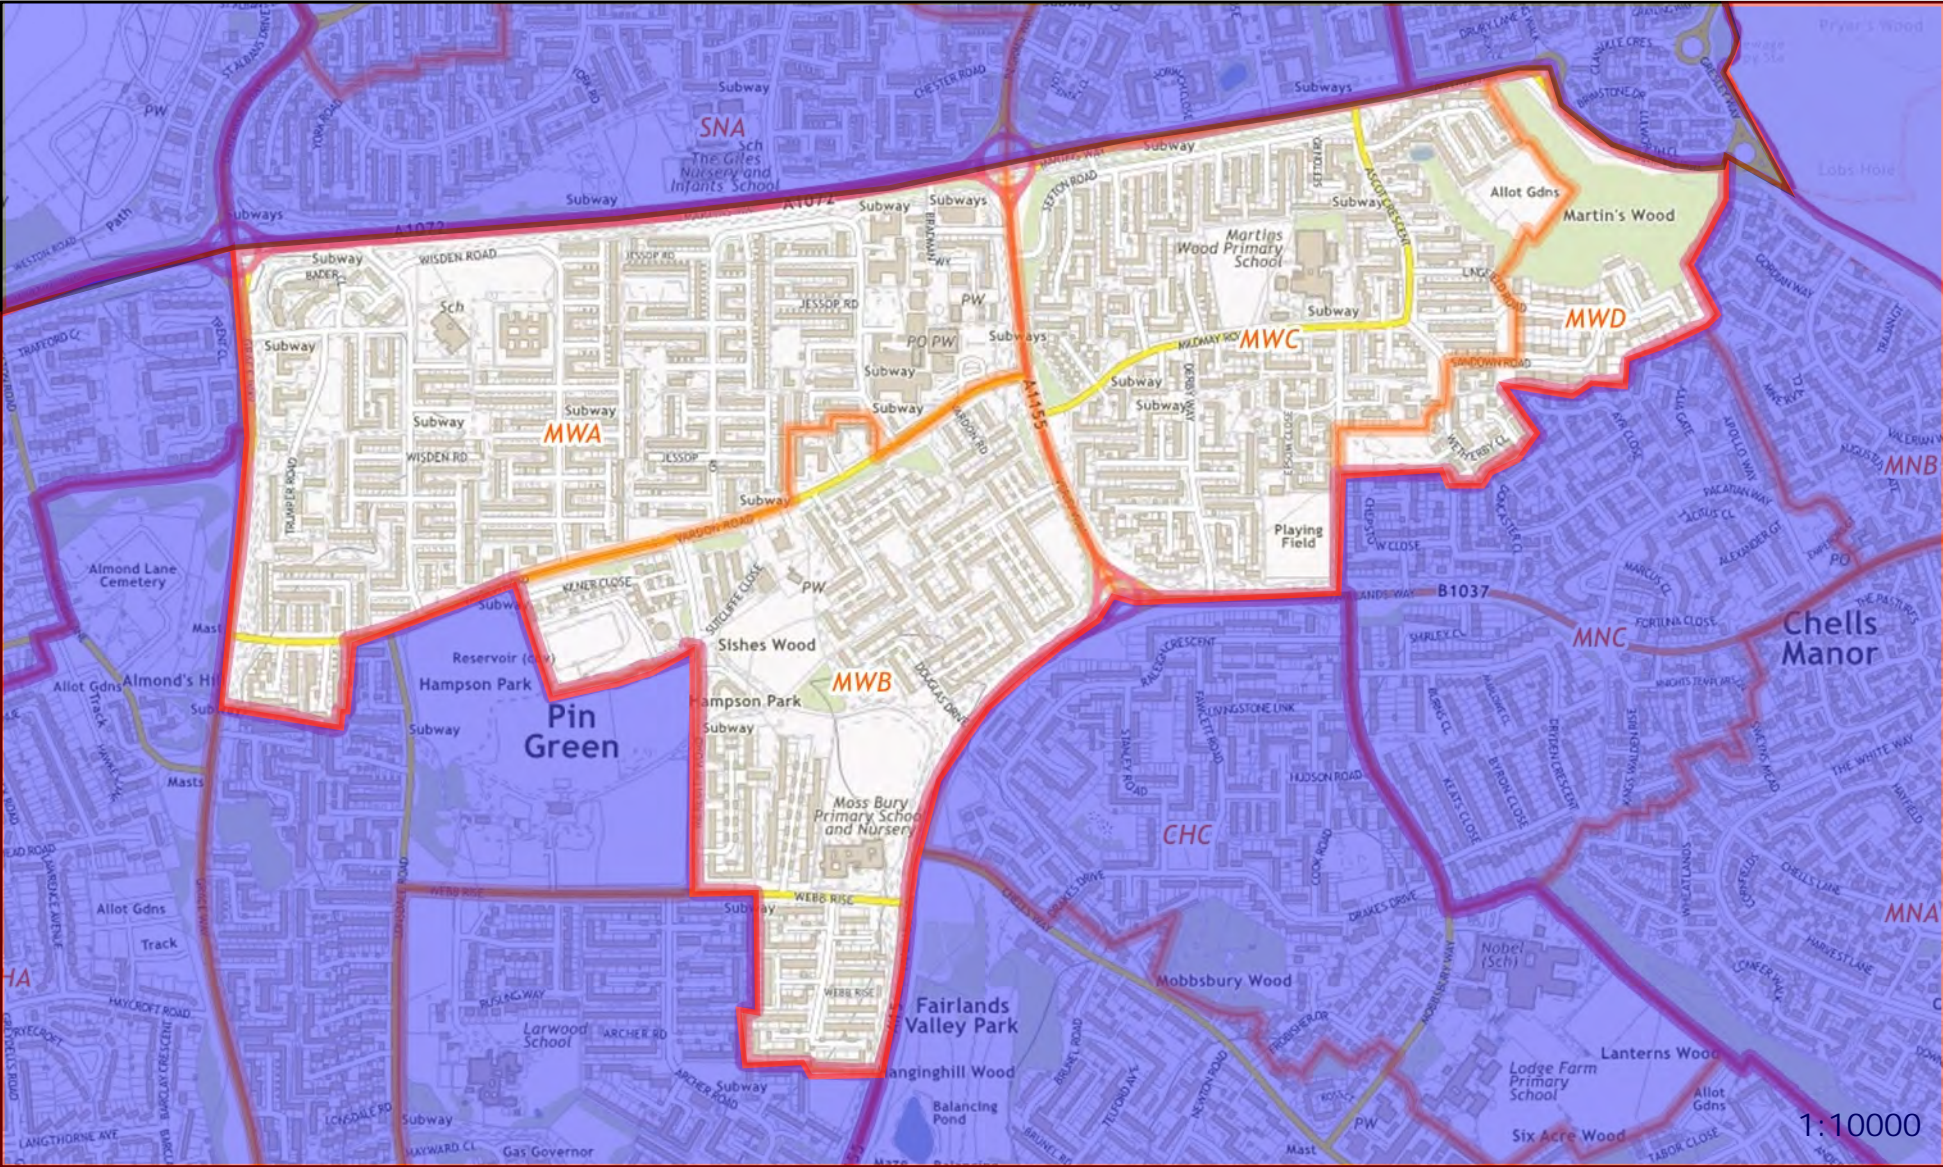

POLLING DISTRICT AND POLLING PLACES REVIEW 2023

STEVENAGE CONSTITUENCY

MARTINS WOOD WARD

The map of Martins Wood Ward and individual Polling Districts are available on the following pages. The Ward has four Polling Districts. Details of the reference letters and electorate information are set out below:

POLLING PLACES

Polling District	Polling Place
MWA	Oval Community Centre, Vardon Road, SG1 5RD
MWB	Moss Bury Primary School, Webb Rise, SG1 5PA
MWC	Martins Wood Primary School, Mildmay Road, SG1 5RT
MWD	Martins Wood Primary School, Mildmay Road, SG1 5RT

POTENTIAL DEVELOPMENTS

There are no developments within the Ward that are expected to impact on the allocation of Polling Districts and Places.

Stevenage Constituency - Martins Wood Borough Ward

Polling District and Places Review 2023 -
The Polling District designatory letters are referenced in the relevant area. The boundaries are shown edged in orange.