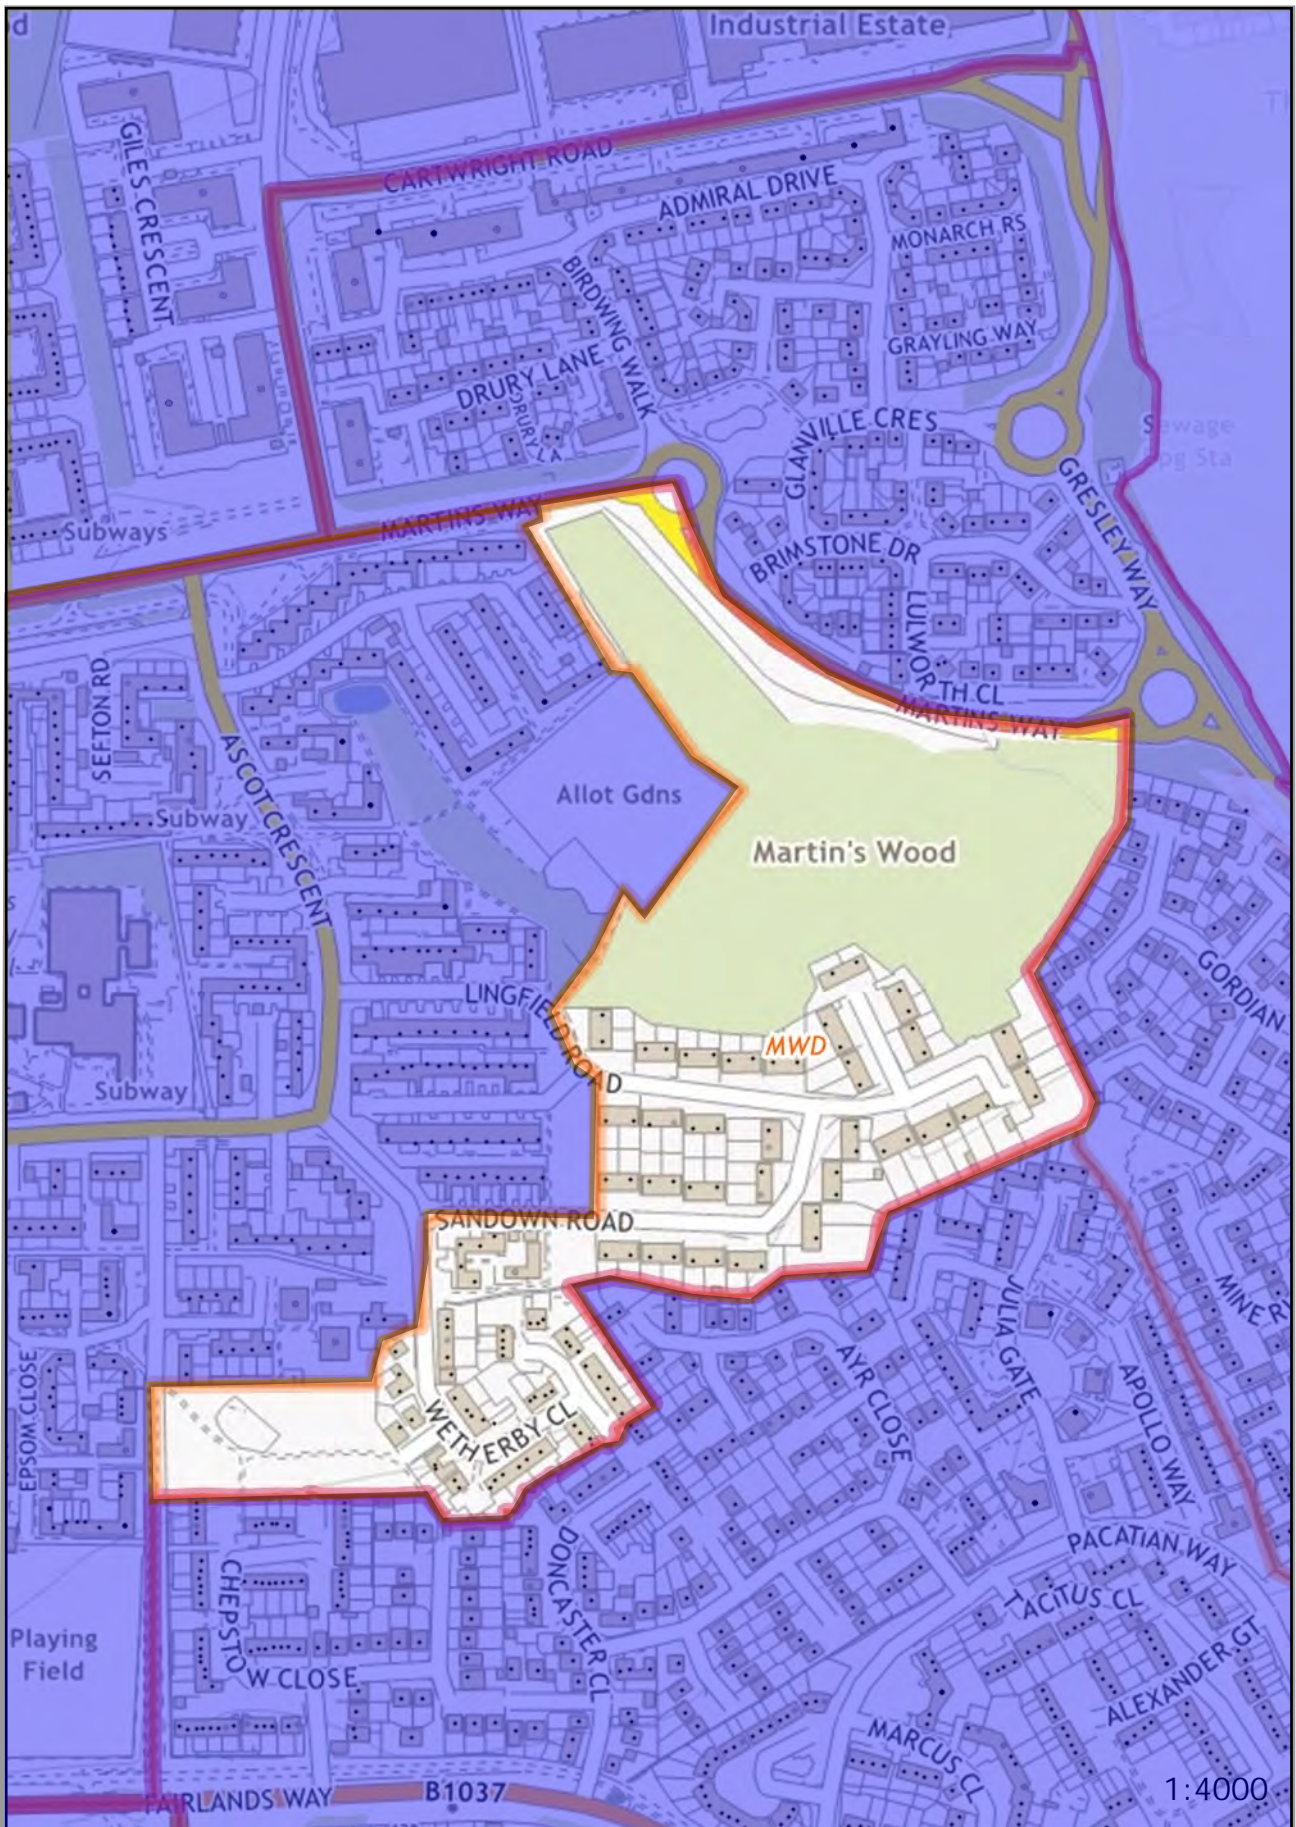

POLLING DISTRICT AND POLLING PLACES REVIEW 2023

STEVENAGE CONSTITUENCY

MARTINS WOOD WARD

The map of Martins Wood Ward and individual Polling Districts are available on the following pages. The Ward has four Polling Districts. Details of the reference letters and electorate information are set out below:

POLLING PLACES

Polling District	Polling Place
MWA	Oval Community Centre, Vardon Road, SG1 5RD
MWB	Moss Bury Primary School, Webb Rise, SG1 5PA
MWC	Martins Wood Primary School, Mildmay Road, SG1 5RT
MWD	Martins Wood Primary School, Mildmay Road, SG1 5RT

POTENTIAL DEVELOPMENTS

There are no developments within the Ward that are expected to impact on the allocation of Polling Districts and Places.

Stevenage Constituency - Martins Wood Borough Ward

Polling District and Places Review 2023 -
The Polling District designatory letters are referenced in the relevant area. The boundaries are shown edged in orange.

**Polling District MWA -
Martins Wood Borough Ward**

Polling District MWB -
Martins Wood Borough Ward

Polling District MWC -
Martins Wood Borough Ward

Polling District MWD -
Martins Wood Borough Ward

Polling Place: Martins Wood Primary School, Mildmay Road, SG1 5RT (within Polling District MWC)