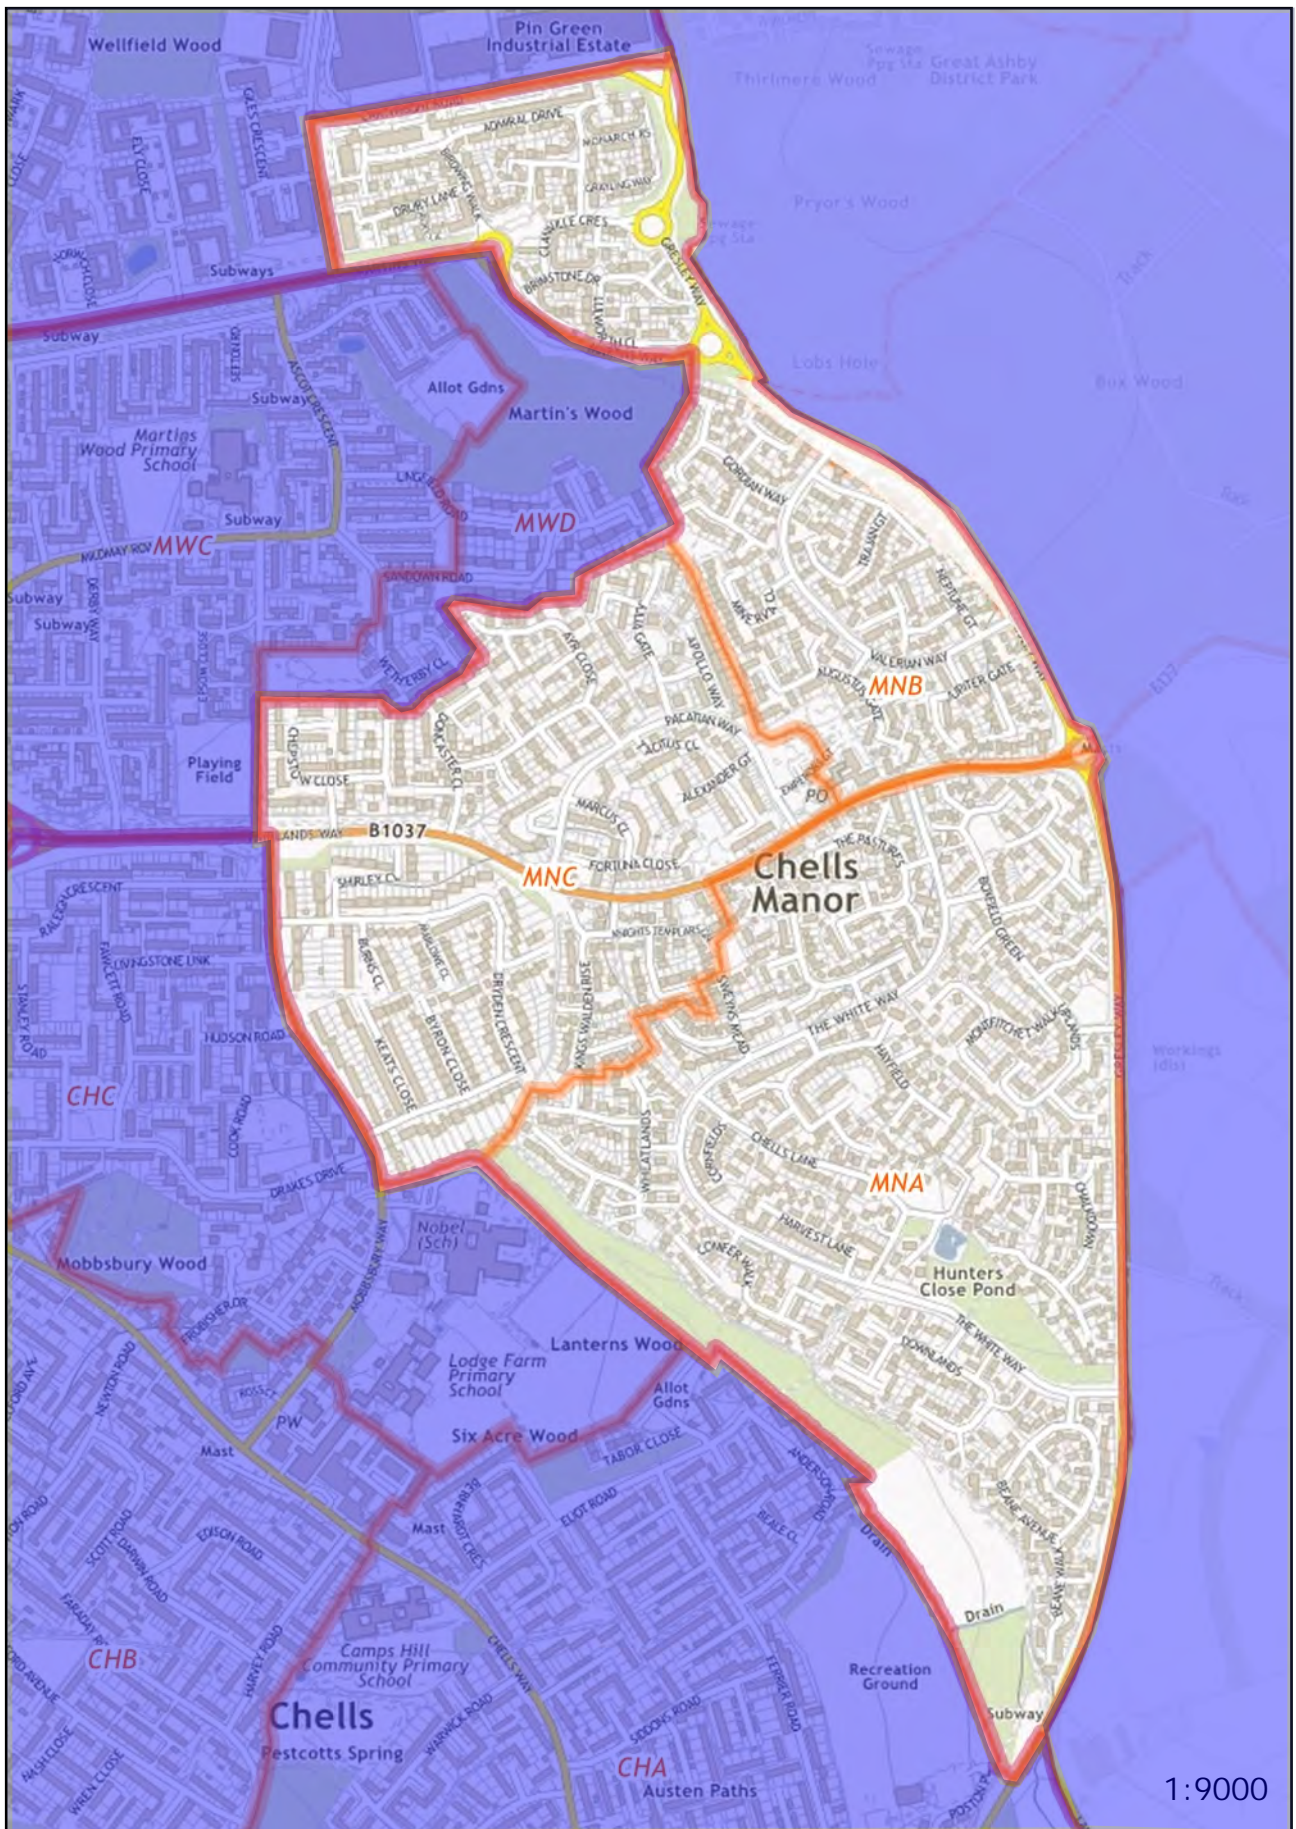

POLLING DISTRICT AND POLLING PLACES REVIEW 2023

STEVENAGE CONSTITUENCY

MANOR WARD

The map of Manor Ward and individual Polling Districts are available on the following pages. The Ward has three Polling Districts. Details of the reference letters and electorate information are set out below:

POLLING PLACES

Polling District	Polling Place
MNA	Chells Manor Community Centre, 12 Emperor's Gate, SG2 7QX
MNB	Chells Manor Community Centre, 12 Emperor's Gate, SG2 7QX
MNC	Emperor's Head Public House, 1 Emperor's Gate, SG2 7QX

POTENTIAL DEVELOPMENTS

There are no developments within the Ward that are expected to impact on the allocation of Polling Districts and Places.

Stevenage Constituency - Manor Borough Ward

Polling District and Places Review 2023 -
The Polling District designatory letters are referenced in the relevant area.
The boundaries are shown edged in orange.