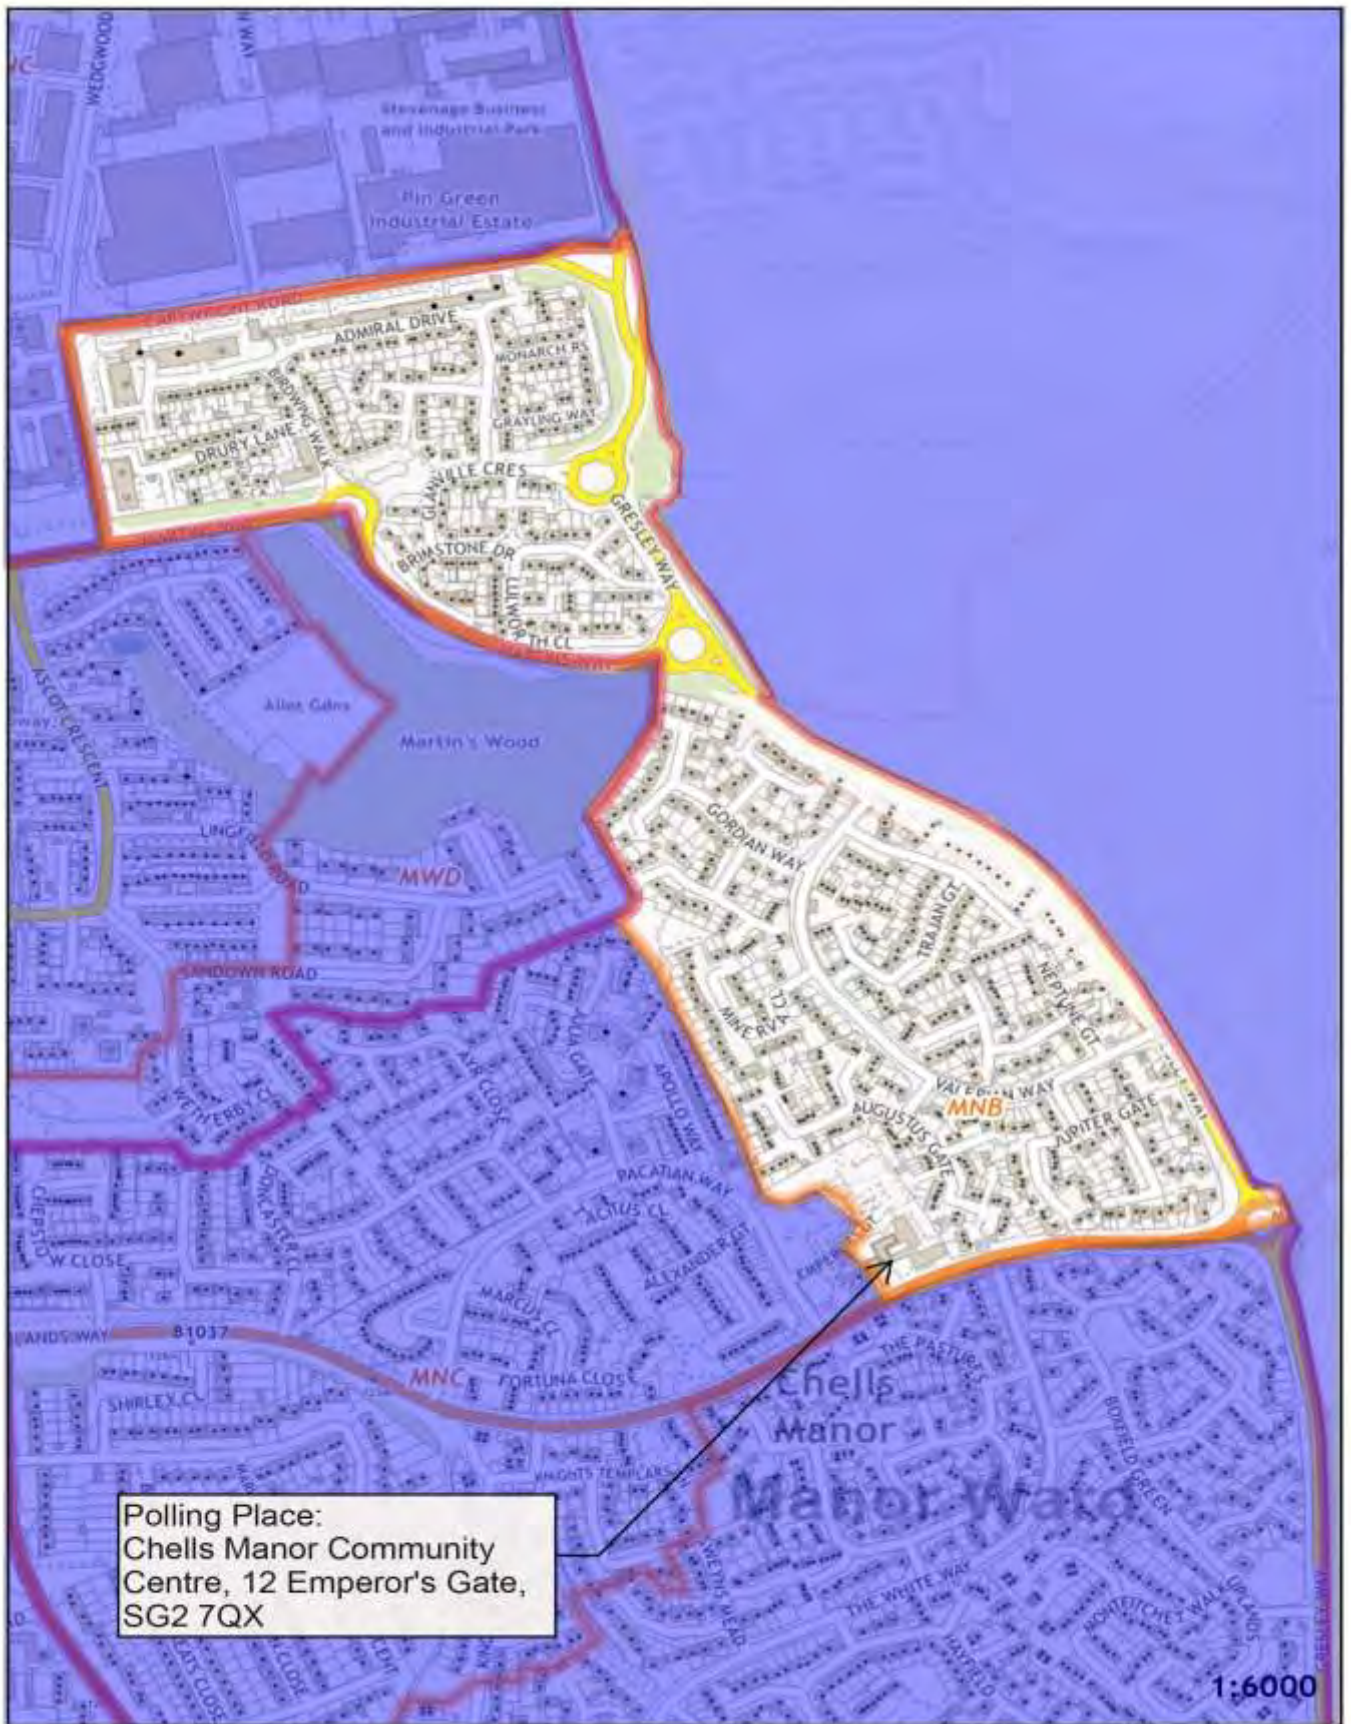

POLLING DISTRICT AND POLLING PLACES REVIEW 2023

STEVENAGE CONSTITUENCY

MANOR WARD

The map of Manor Ward and individual Polling Districts are available on the following pages. The Ward has three Polling Districts. Details of the reference letters and electorate information are set out below:

POTENTIAL DEVELOPMENTS

There are no developments within the Ward that are expected to impact on the allocation of Polling Districts and Places.

Stevenage Constituency - Manor Borough Ward

Polling District and Places Review 2023 -
The Polling District designatory letters are referenced in the relevant area.
The boundaries are shown edged in orange.

Polling District MNA - Manor Borough Ward

Polling Place: Chells Manor Community Centre, 12 Emperor's Gate, SG2 7QX (within Polling District MNB)

Polling District MNB - Manor Borough Ward

Polling Place:
Chells Manor Community
Centre, 12 Emperor's Gate,
SG2 7QX