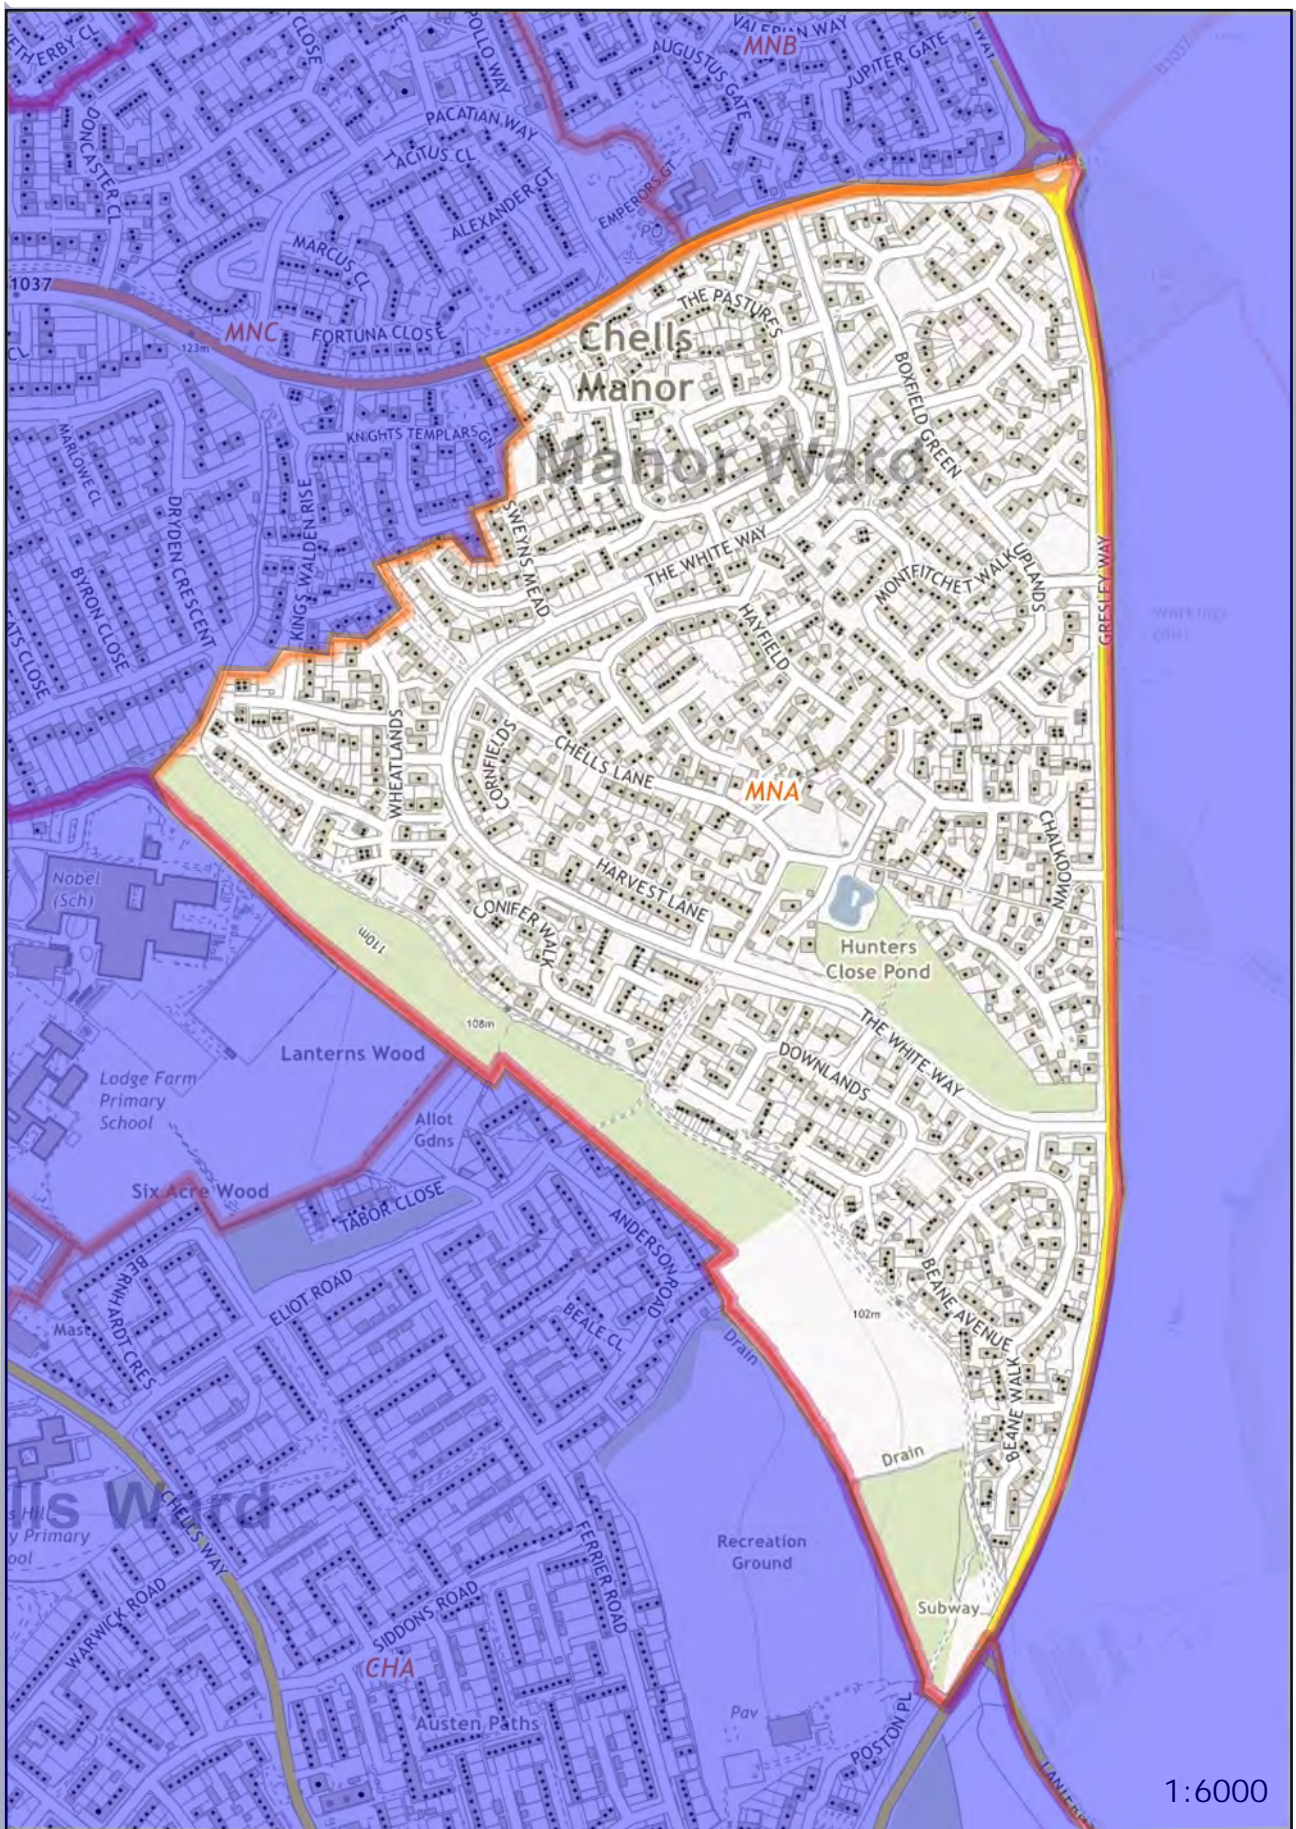

POLLING DISTRICT AND POLLING PLACES REVIEW 2023

STEVENAGE CONSTITUENCY

MANOR WARD

The map of Manor Ward and individual Polling Districts are available on the following pages. The Ward has three Polling Districts. Details of the reference letters and electorate information are set out below:

POTENTIAL DEVELOPMENTS

There are no developments within the Ward that are expected to impact on the allocation of Polling Districts and Places.

Stevenage Constituency - Manor Borough Ward

Polling District and Places Review 2023 -
The Polling District designatory letters are referenced in the relevant area.
The boundaries are shown edged in orange.

Polling District MNA - Manor Borough Ward

Polling Place: Chells Manor Community Centre, 12 Emperor's Gate, SG2 7QX (within Polling District MNB)

Polling District MNB - Manor Borough Ward

Polling Place:
Chells Manor Community
Centre, 12 Emperor's Gate,
SG2 7QX