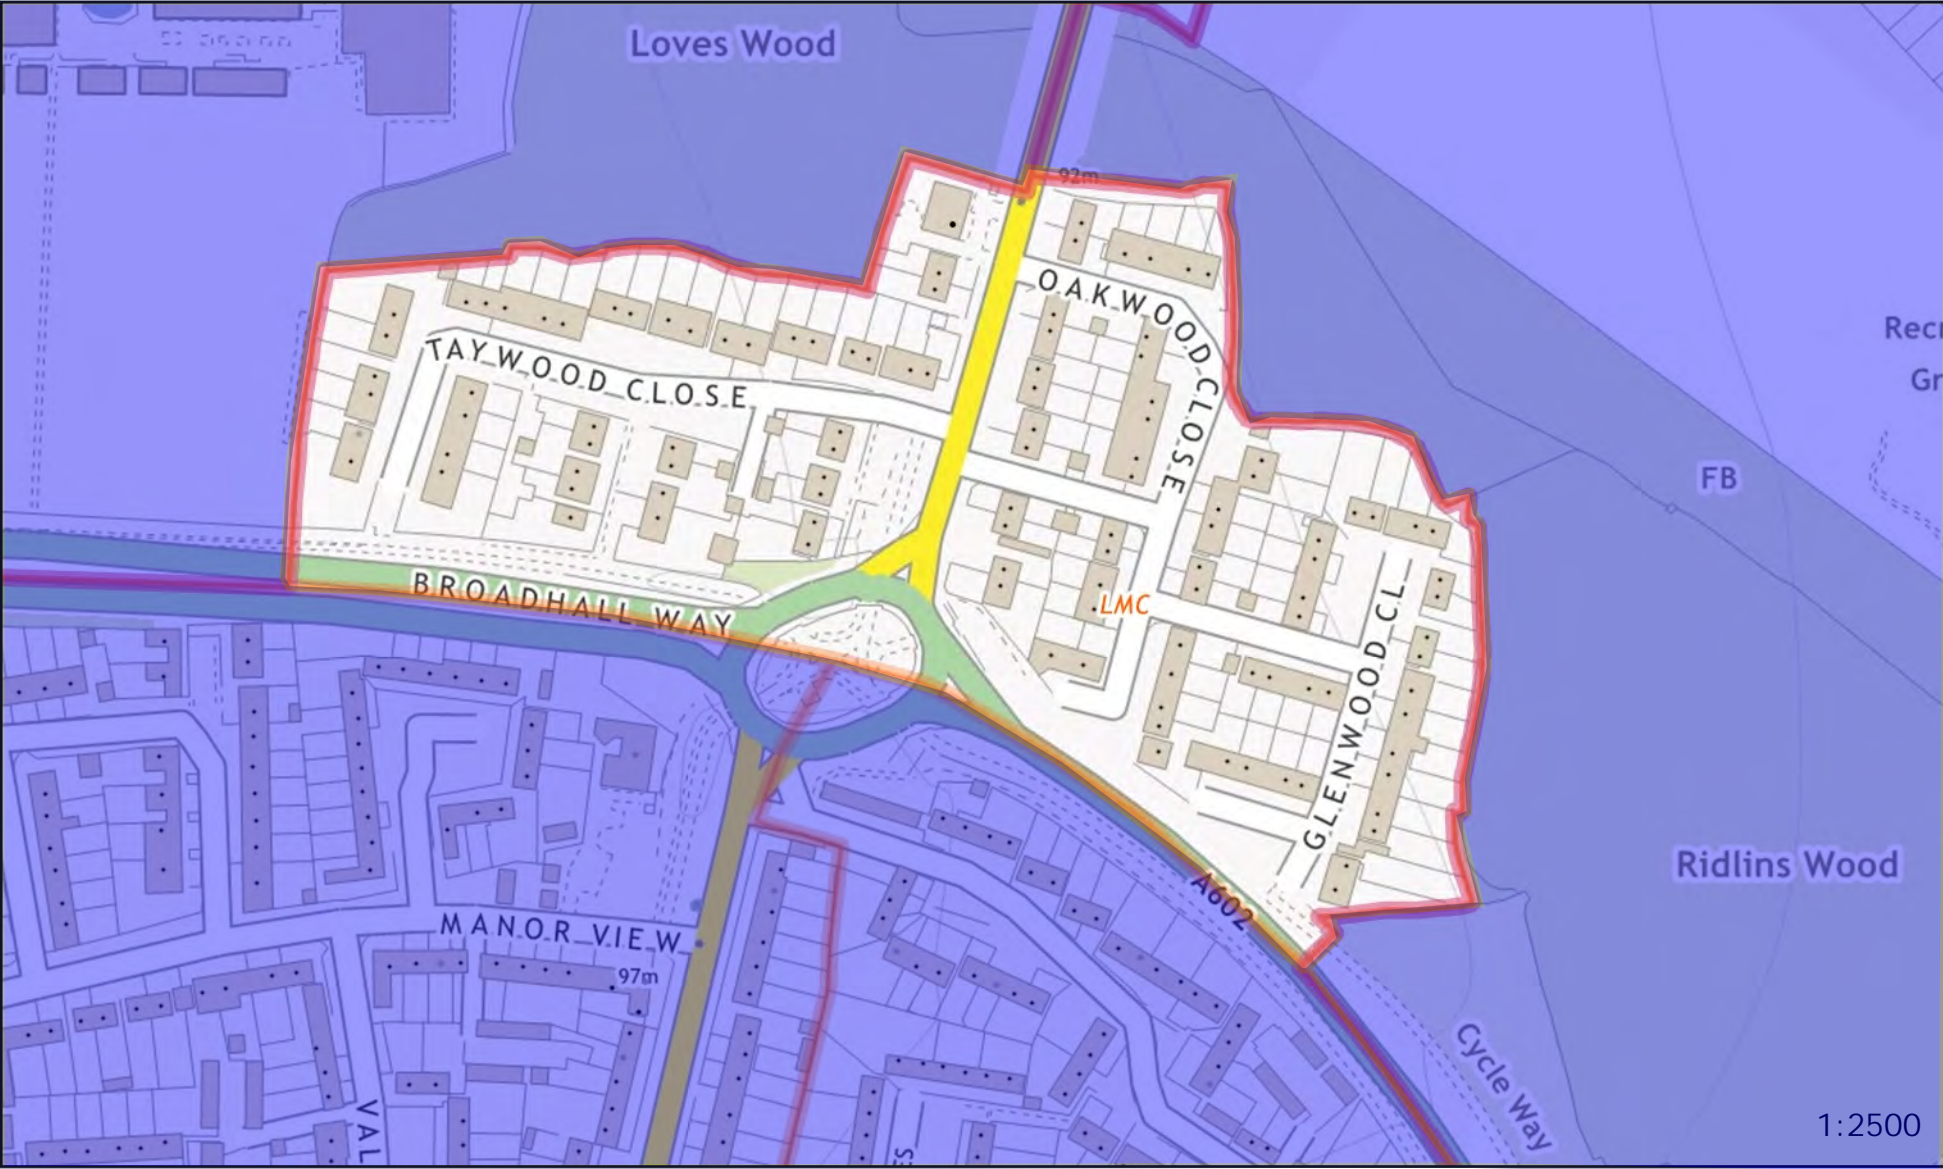

Polling District LMA - Longmeadow Borough Ward

Polling District LMB - Longmeadow Borough Ward

Polling Place: Longmeadow Evangelical Church, Oaks Cross, SG2 8LU (within Polling District LMA)

**Polling District LMC -
Longmeadow Borough Ward**

Polling Place: Longmeadow Evangelical Church, Oaks Cross, SG2 8LU (within Polling District LMA)

**Polling District LMD -
Longmeadow Borough Ward**