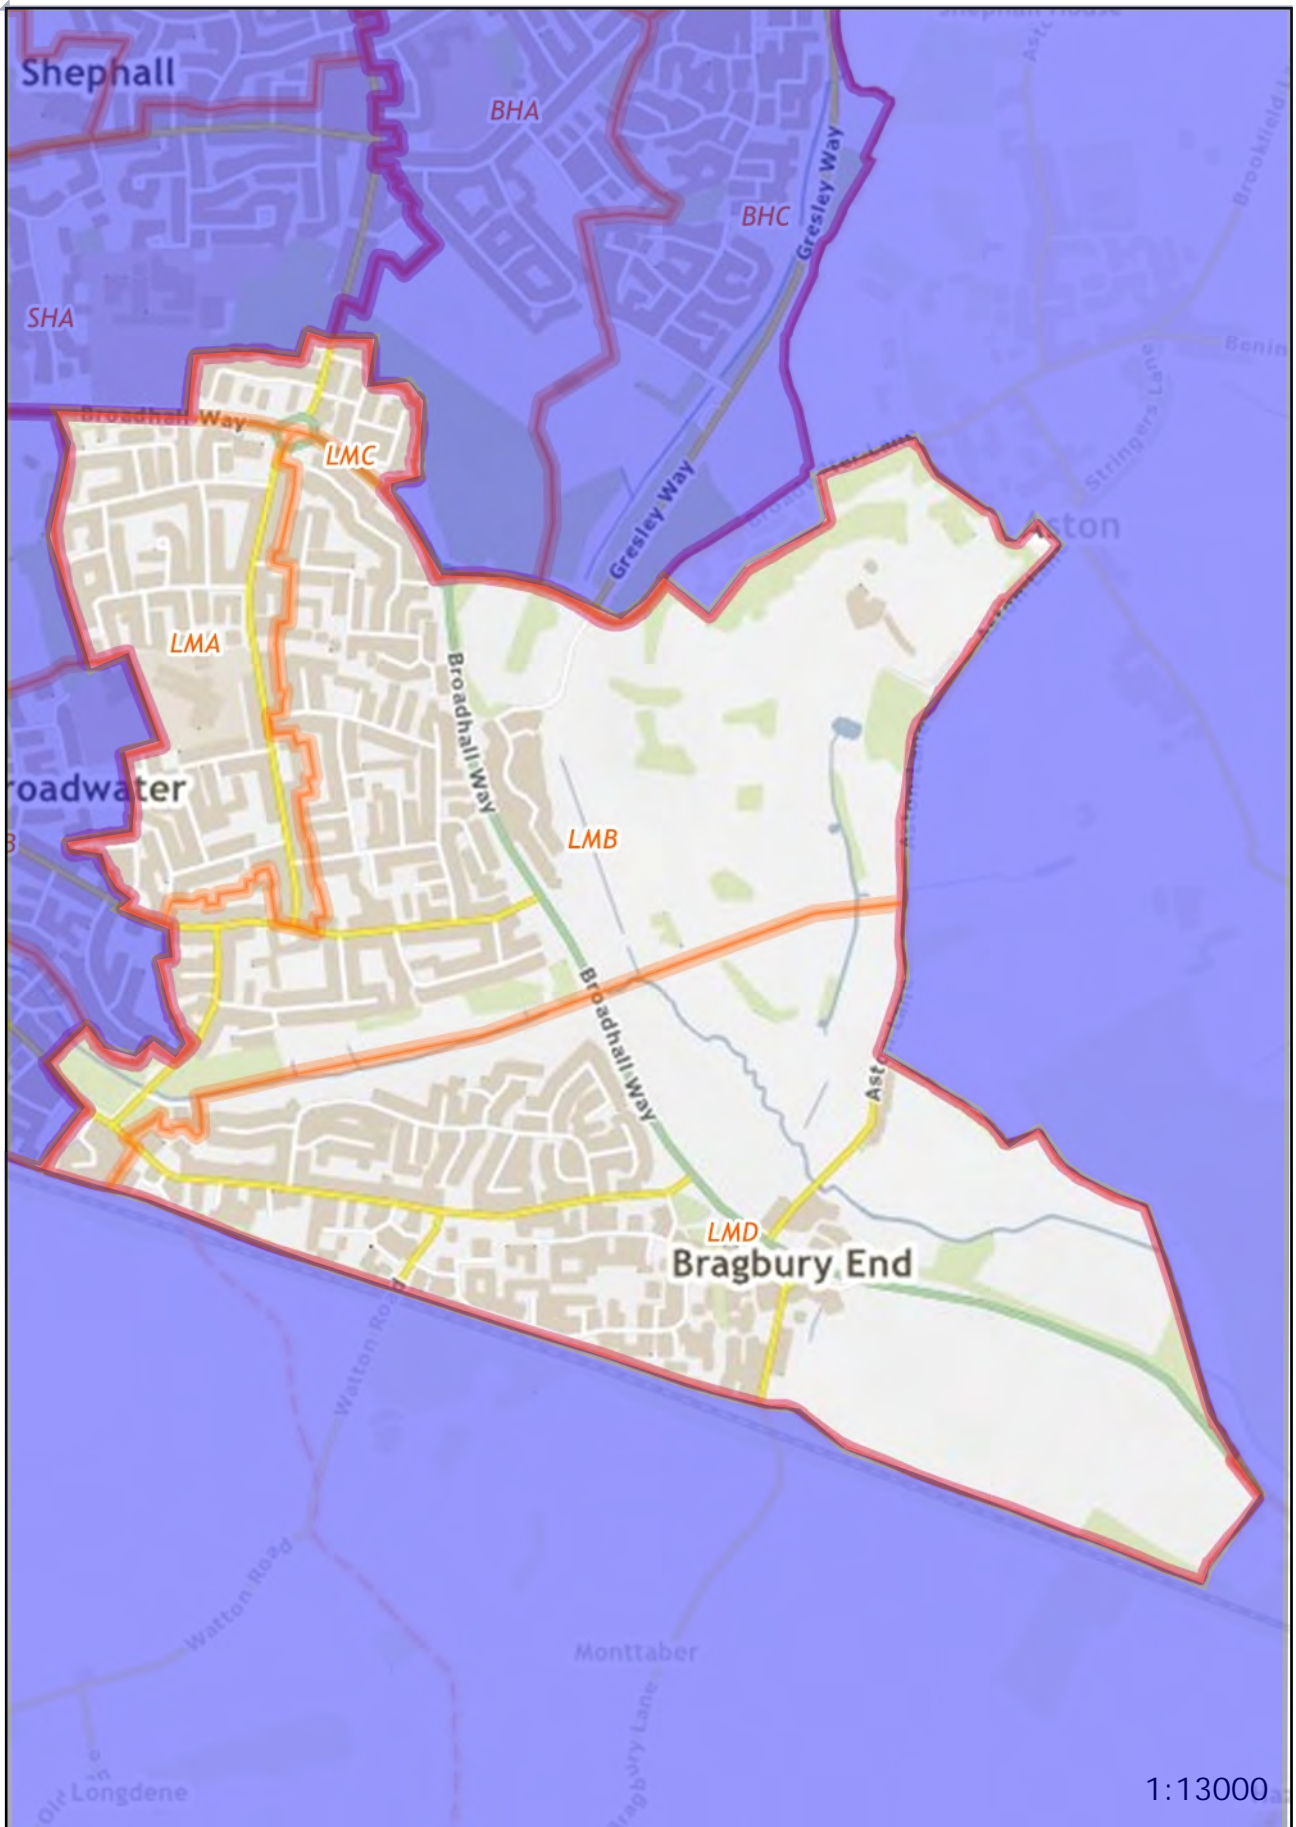

POLLING DISTRICT AND POLLING PLACES REVIEW 2023

STEVENAGE CONSTITUENCY

LONGMEADOW WARD

The map of the Longmeadow Ward and individual Polling Districts are available on the following pages. The Ward has four Polling Districts. Details of the reference letters and electorate information are set out below:

POLLING DISTRICTS AND STATISTICAL DATA

Polling District	County Division	Properties	Electors	In Person Voters	Postal Voters
LMA	Broadwater	664	1138	795	343
LMB	Broadwater	1027	1841	1318	523
LMC	Shephall	120	232	137	95
LMD	Broadwater	1062	1688	1152	536

POLLING PLACES

Polling District	Polling Place
LMA	Longmeadow Evangelical Church, Oaks Cross, SG2 8LU
LMB	Longmeadow Evangelical Church, Oaks Cross, SG2 8LU
LMC	Longmeadow Evangelical Church, Oaks Cross, SG2 8LU
LMD	Walpole Court Communal Lounge, Blenheim Way, SG2 8TZ*

Stevenage Constituency - Longmeadow Borough Ward

Polling District and Places Review 2023 -
The Polling District designatory letters are referenced in the relevant area.
The boundaries are shown edged in orange.