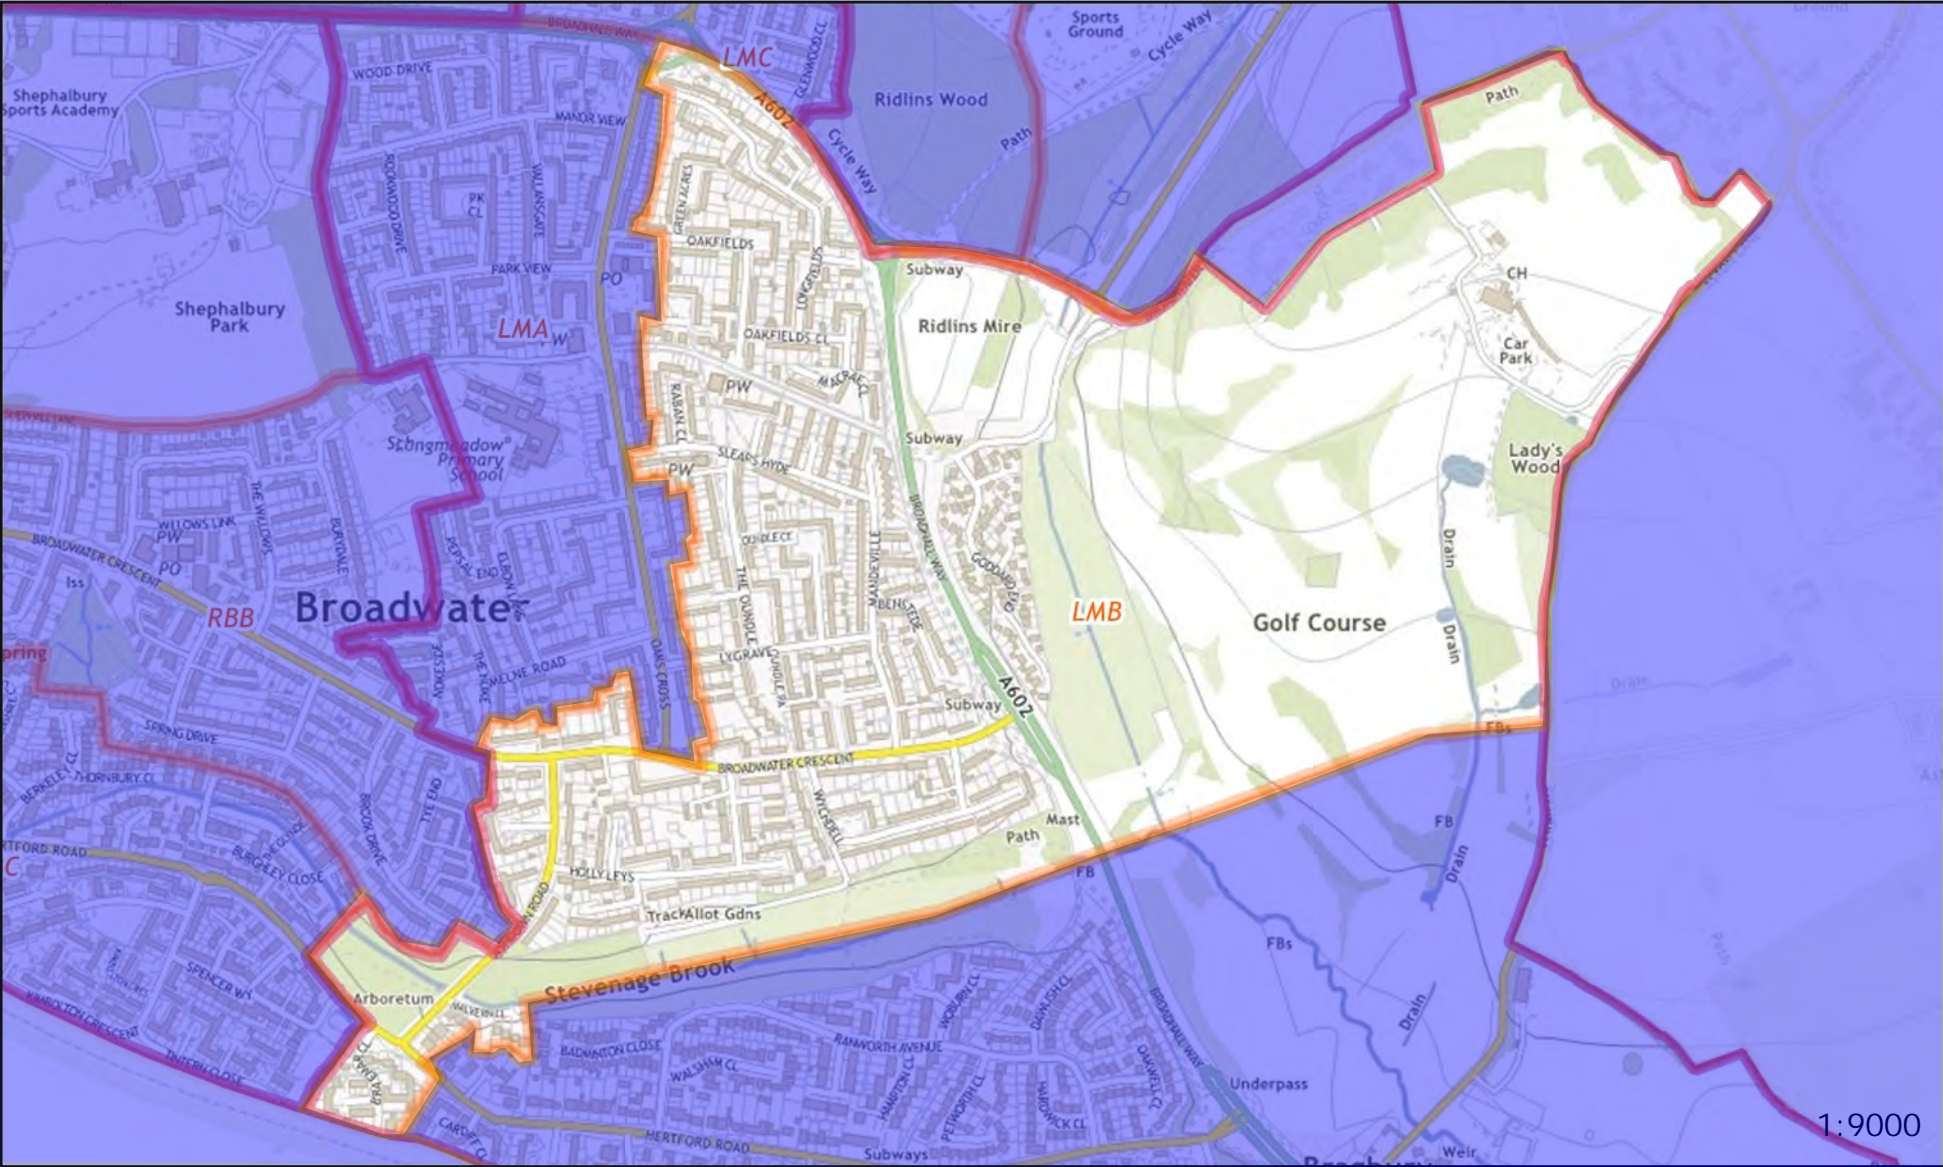

Stevenage Constituency - Longmeadow Borough Ward

Polling District and Places Review 2023 -
The Polling District designatory letters are referenced in the relevant area.
The boundaries are shown edged in orange.

Polling District LMA - Longmeadow Borough Ward

Polling District LMB - Longmeadow Borough Ward

Polling Place: Longmeadow Evangelical Church, Oaks Cross, SG2 8LU (within Polling District LMA)

**Polling District LMC -
Longmeadow Borough Ward**

Polling Place: Longmeadow Evangelical Church, Oaks Cross, SG2 8LU (within Polling District LMA)

**Polling District LMD -
Longmeadow Borough Ward**