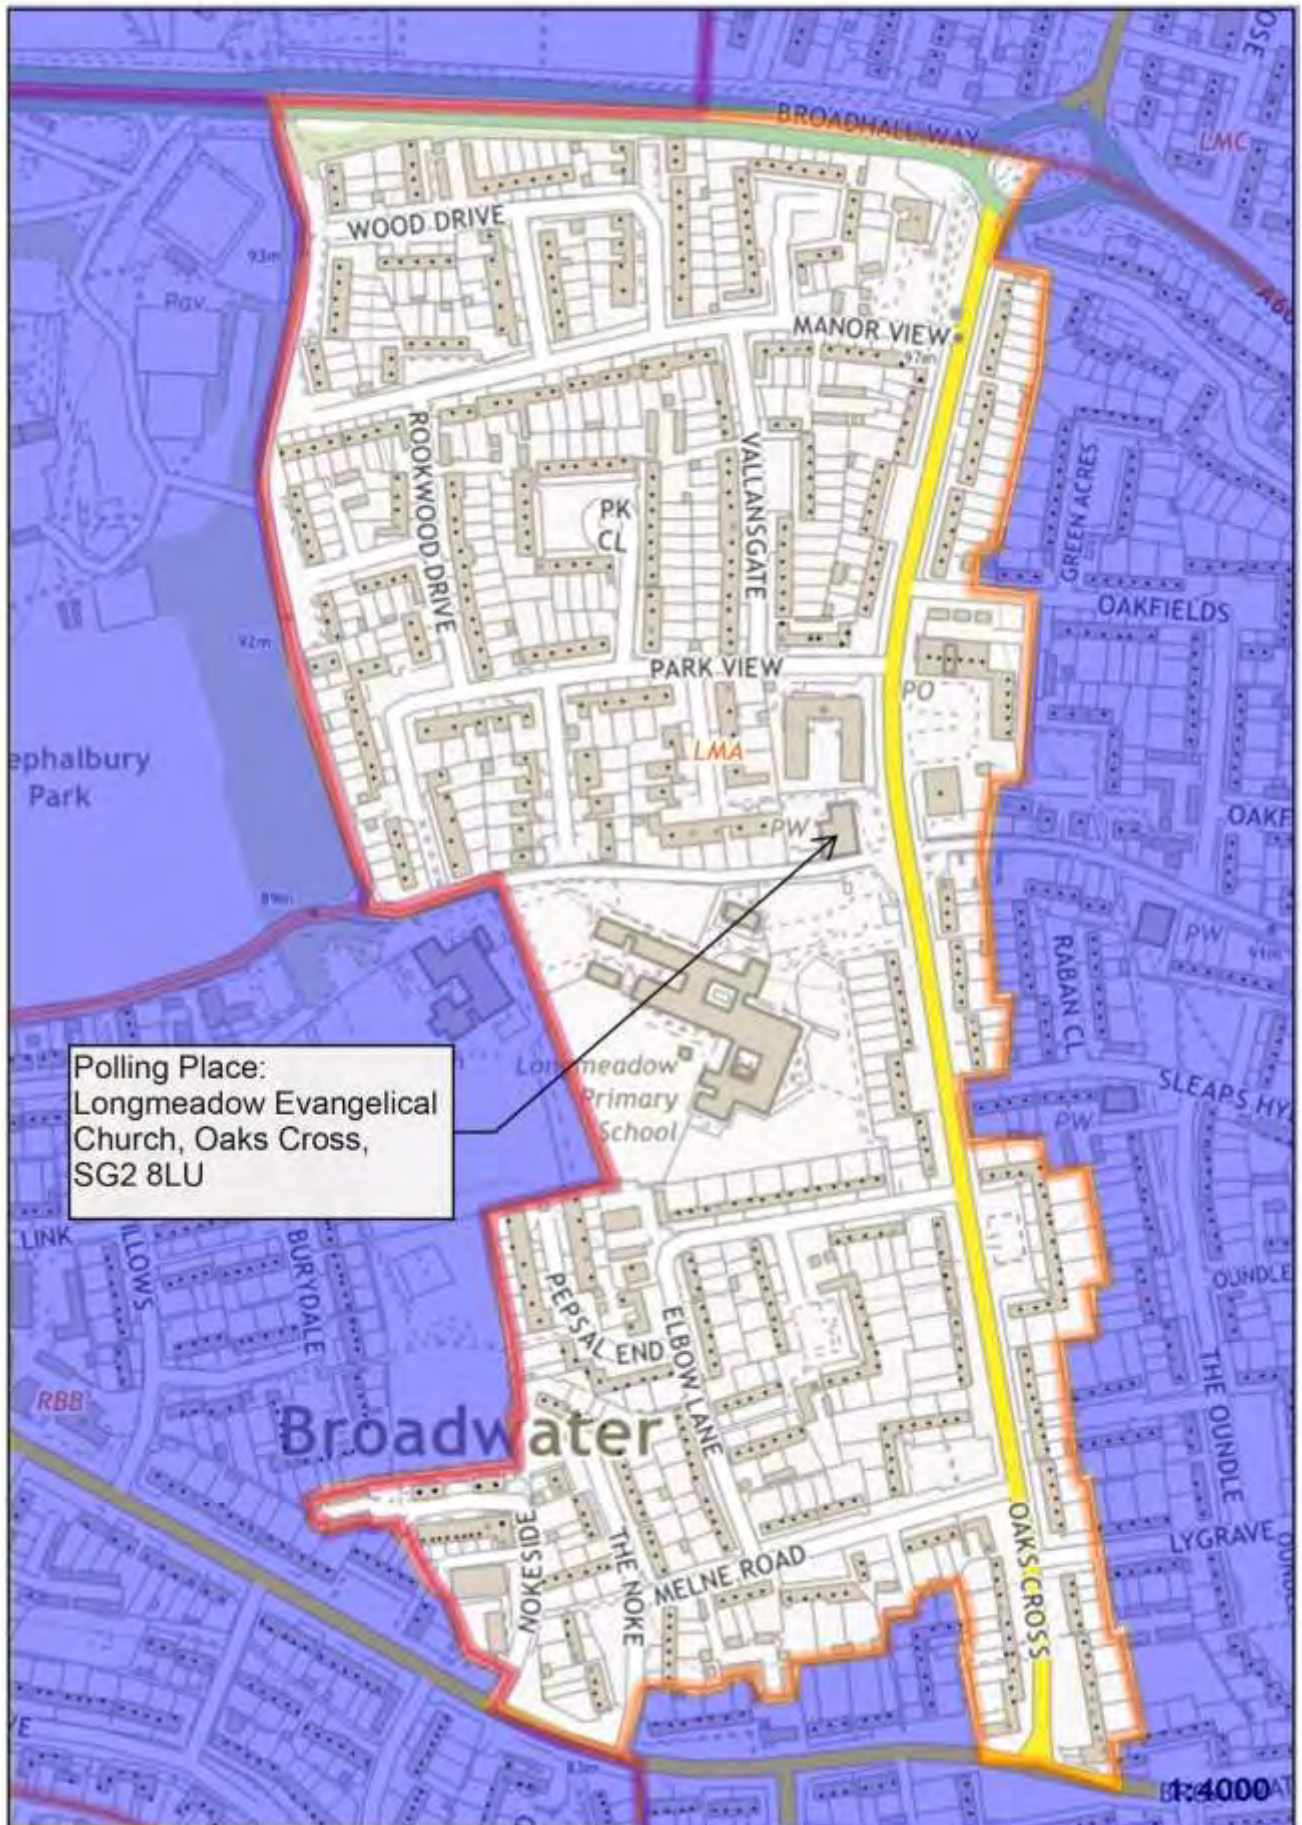

Polling District LMA - Longmeadow Borough Ward