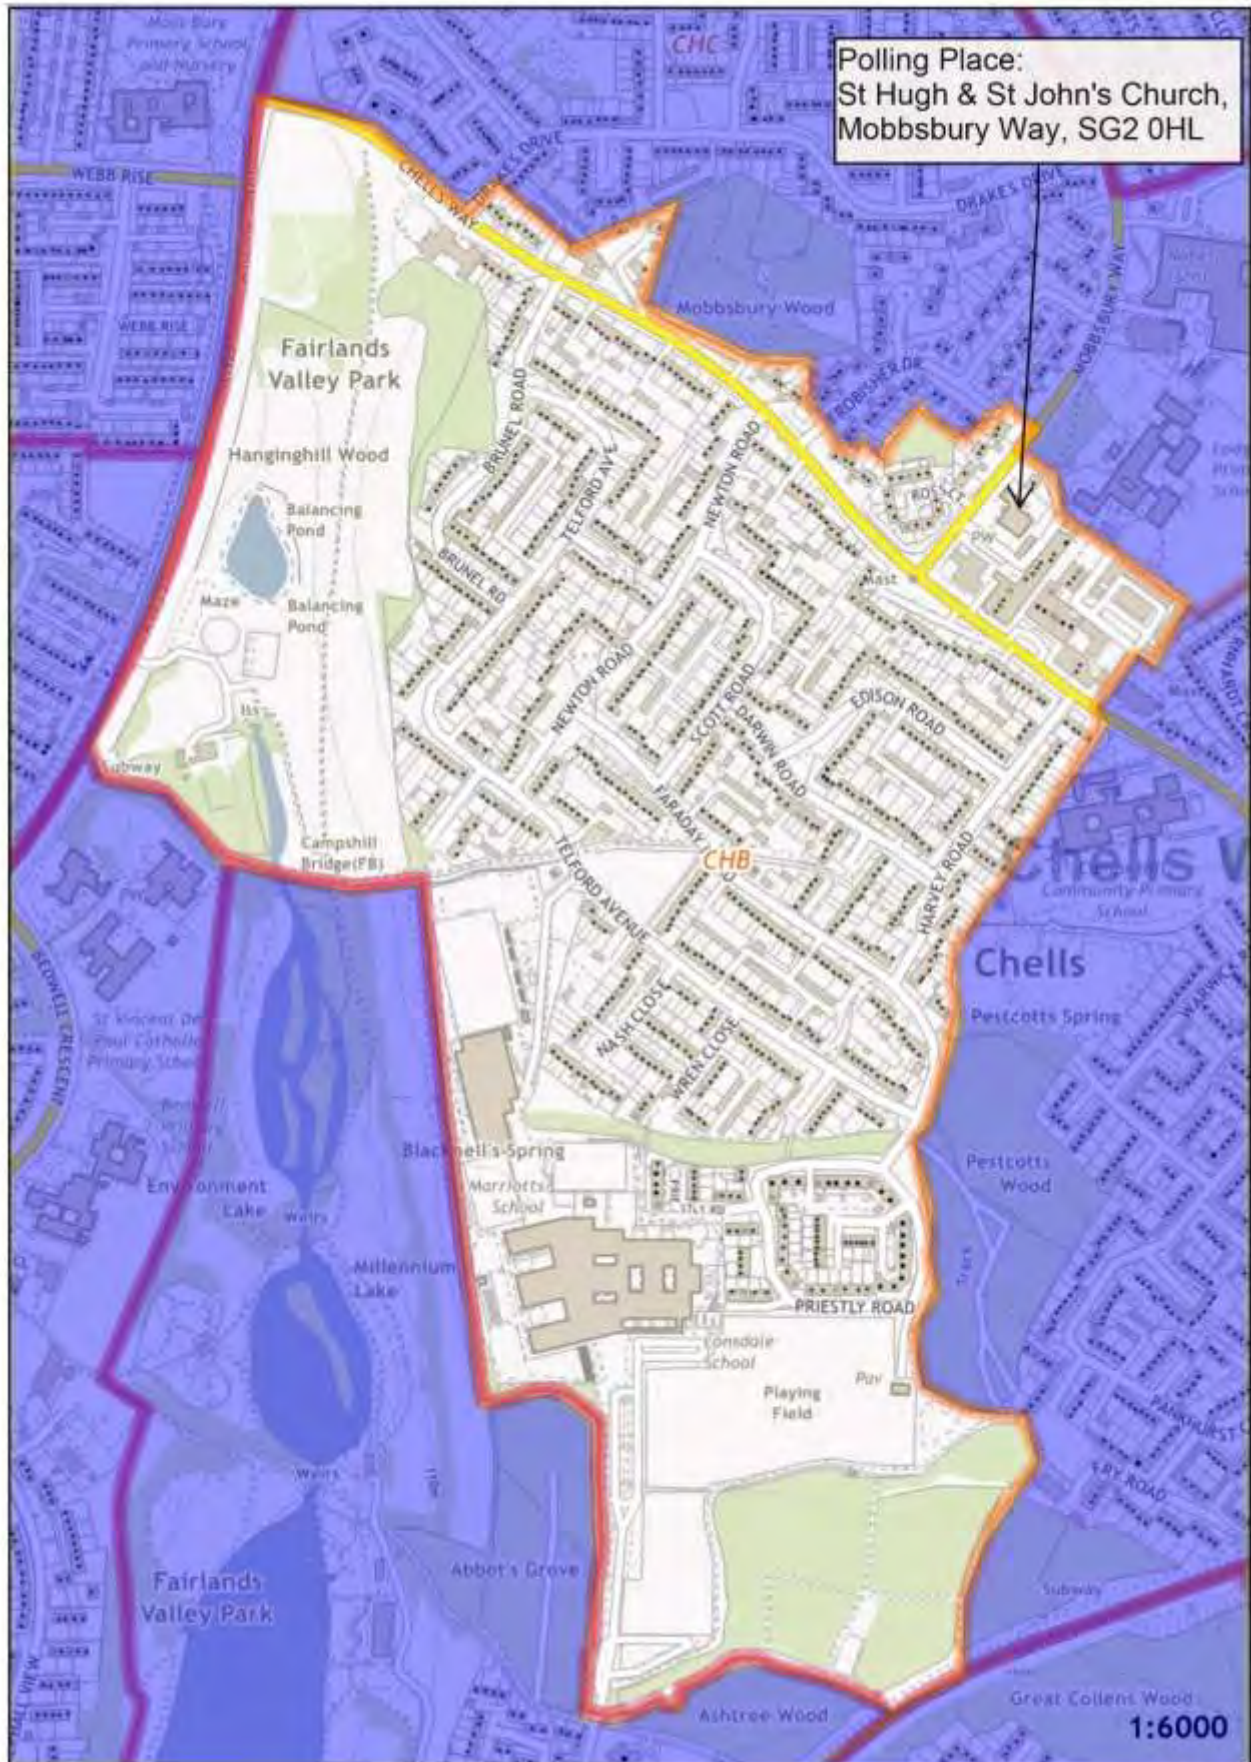

Polling District CHB - Chells Borough Ward