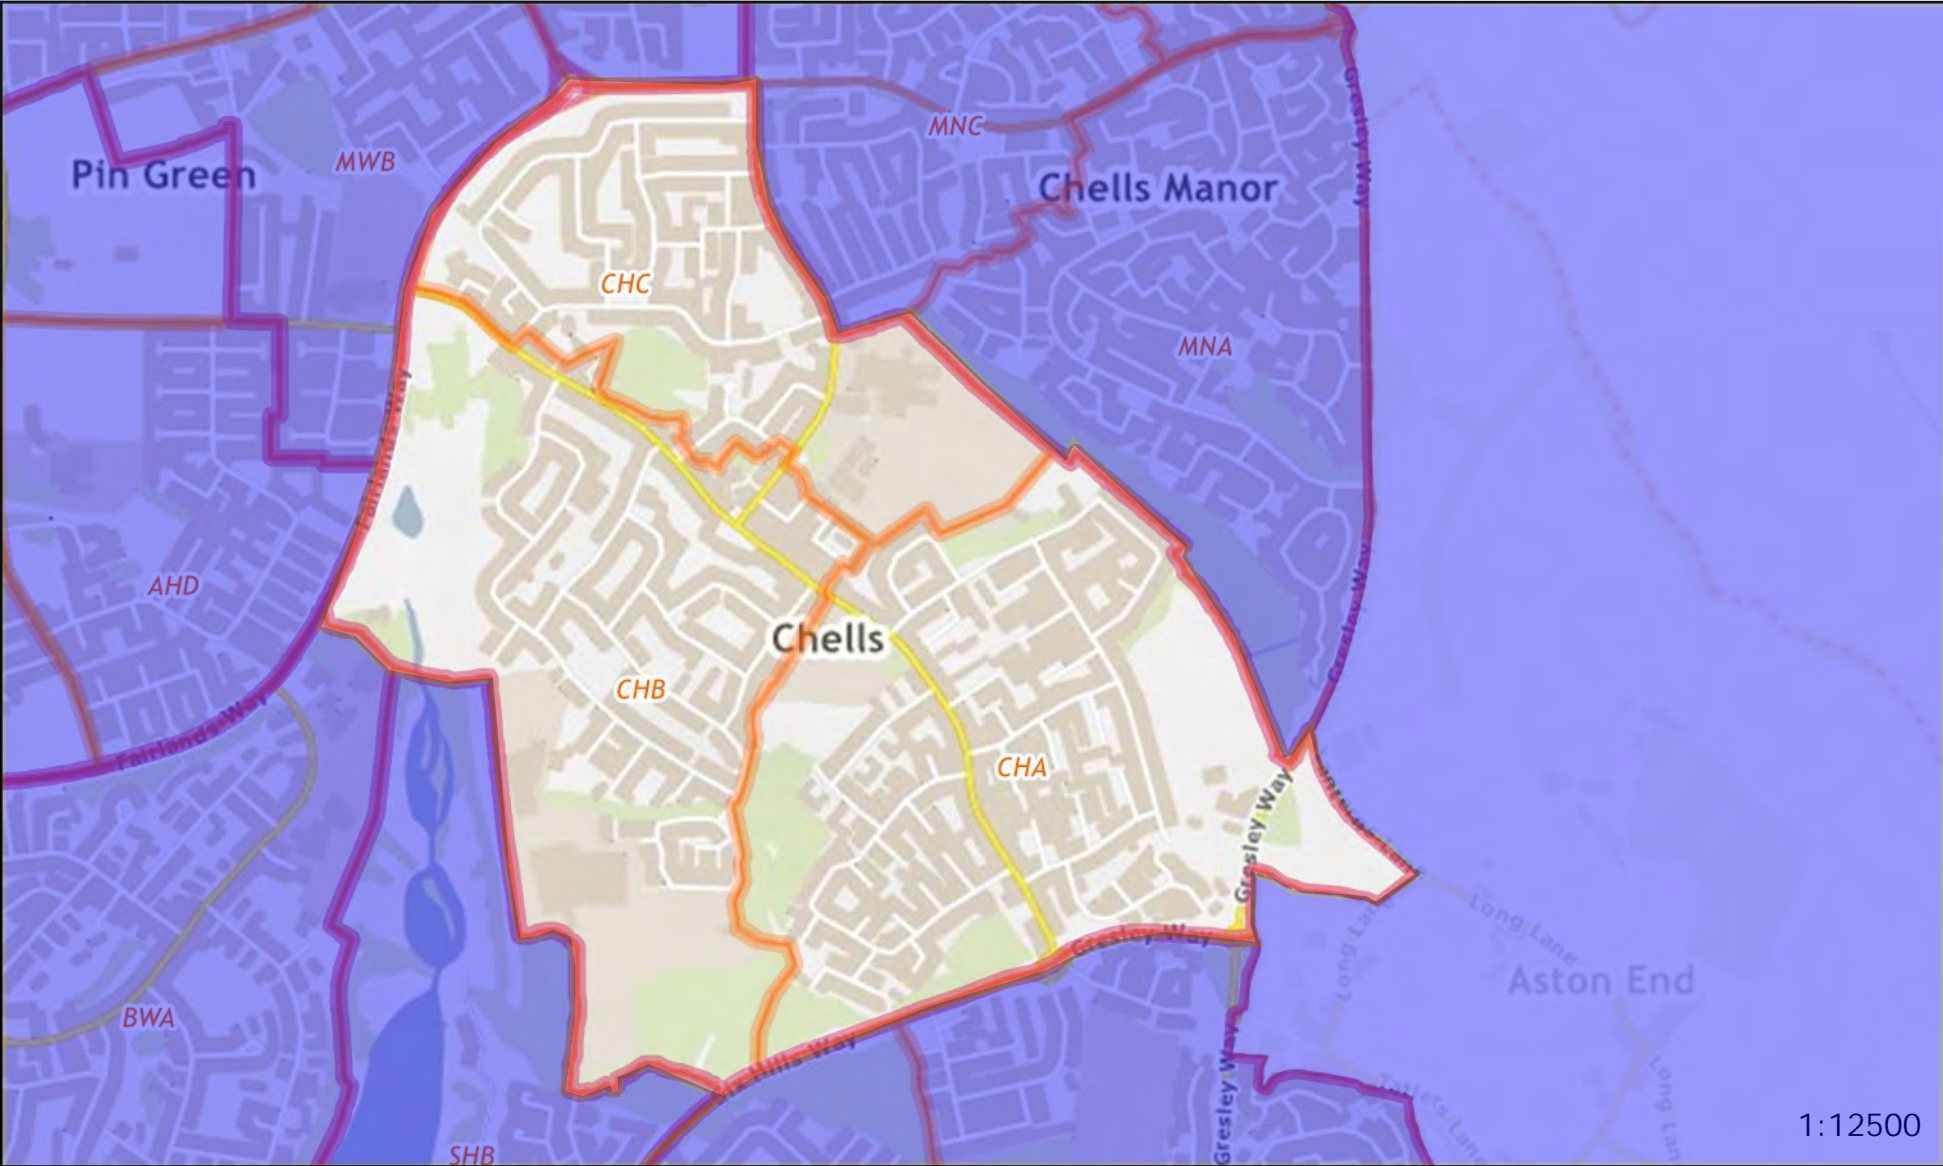

Stevenage Constituency -
Chells Borough Ward

Polling District and Places Review 2023 -
The Polling District designatory letters are referenced in the relevant area. The boundaries are shown edged in orange.