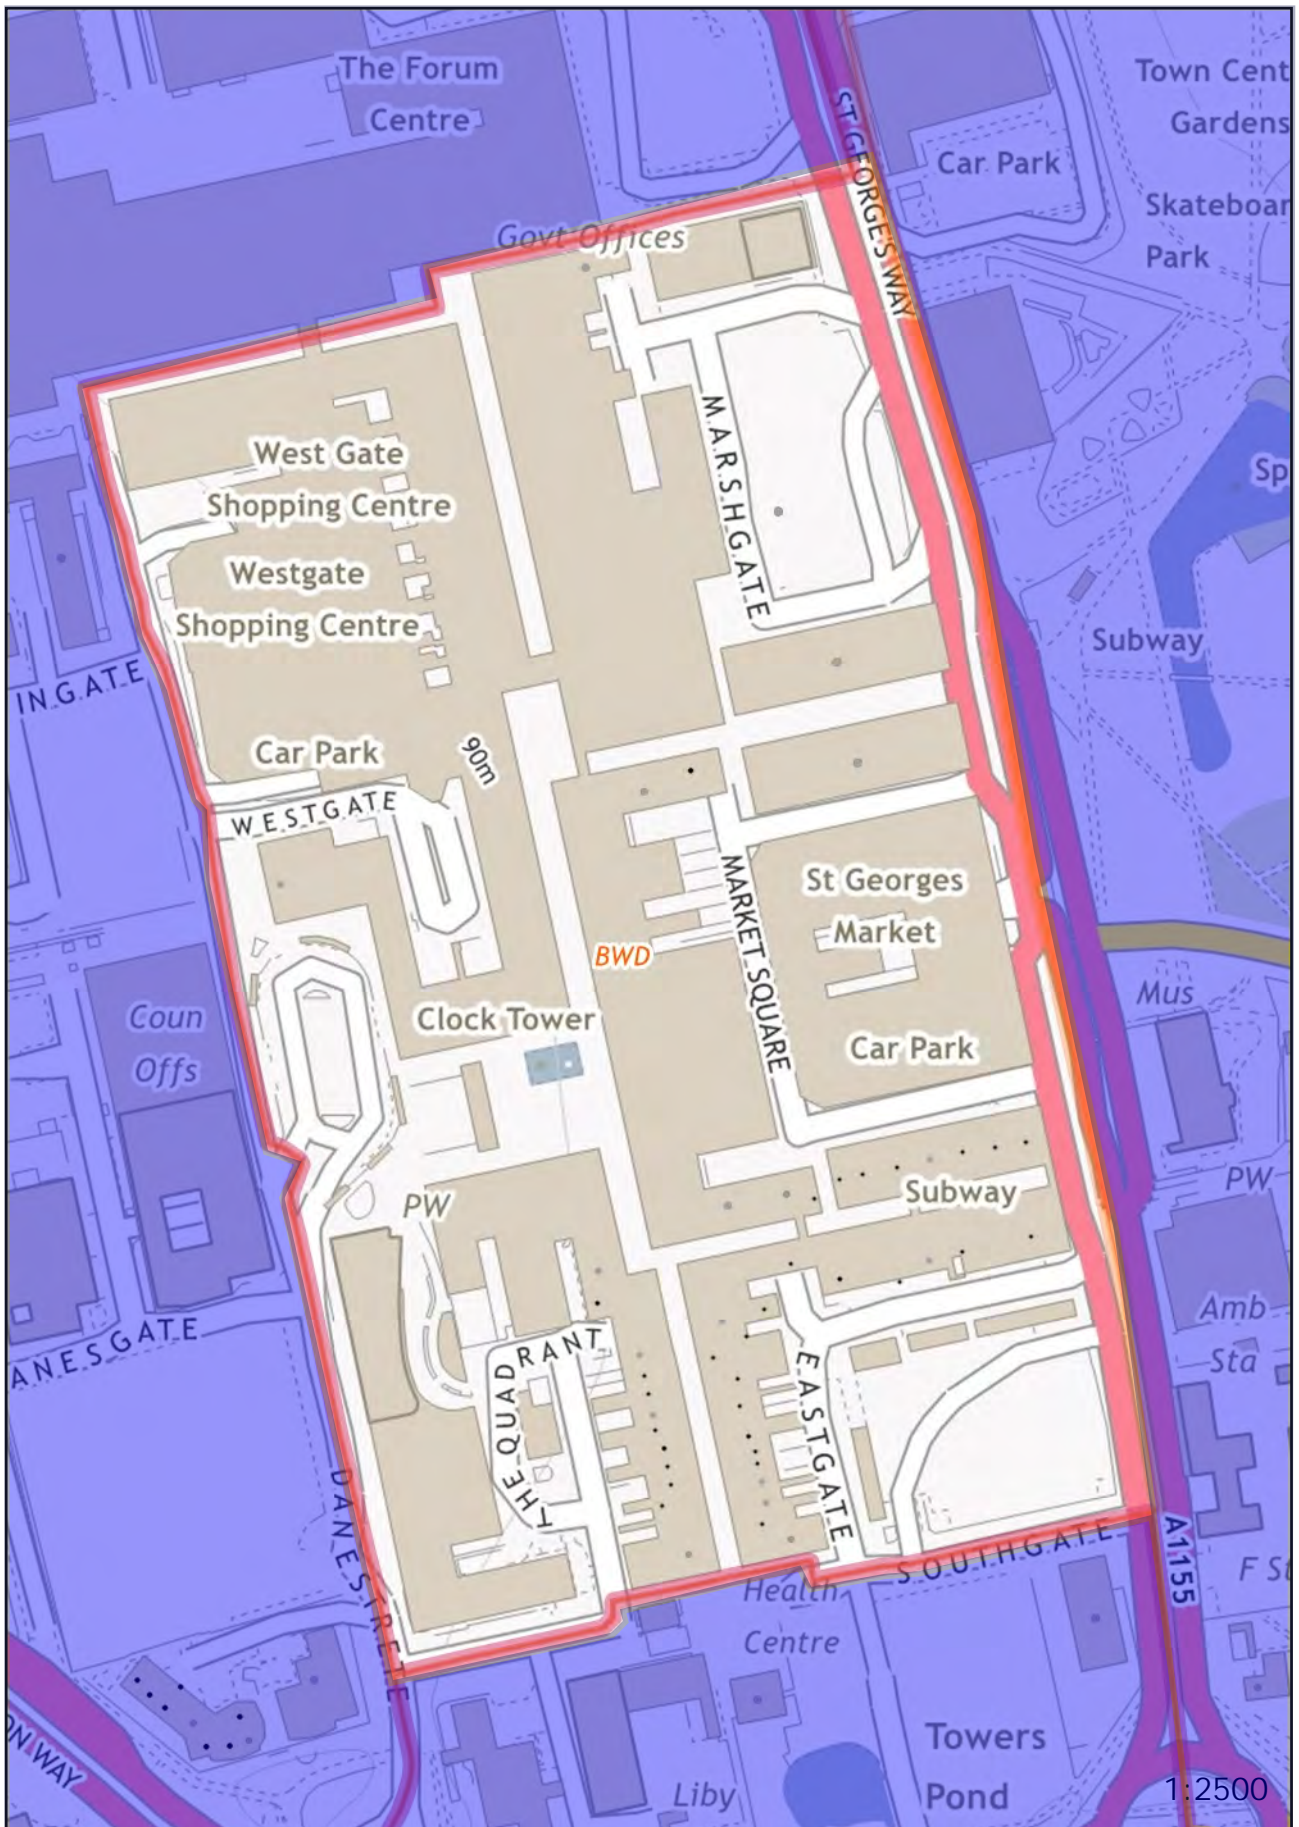

# Polling District BWB - Bedwell Borough Ward

# Polling District BWC - Bedwell Borough Ward

Polling District BWD -  
Bedwell Borough Ward

Polling Place: Friends Meeting House, Cuttys Lane, SG1 1UP (within Polling District BWC)