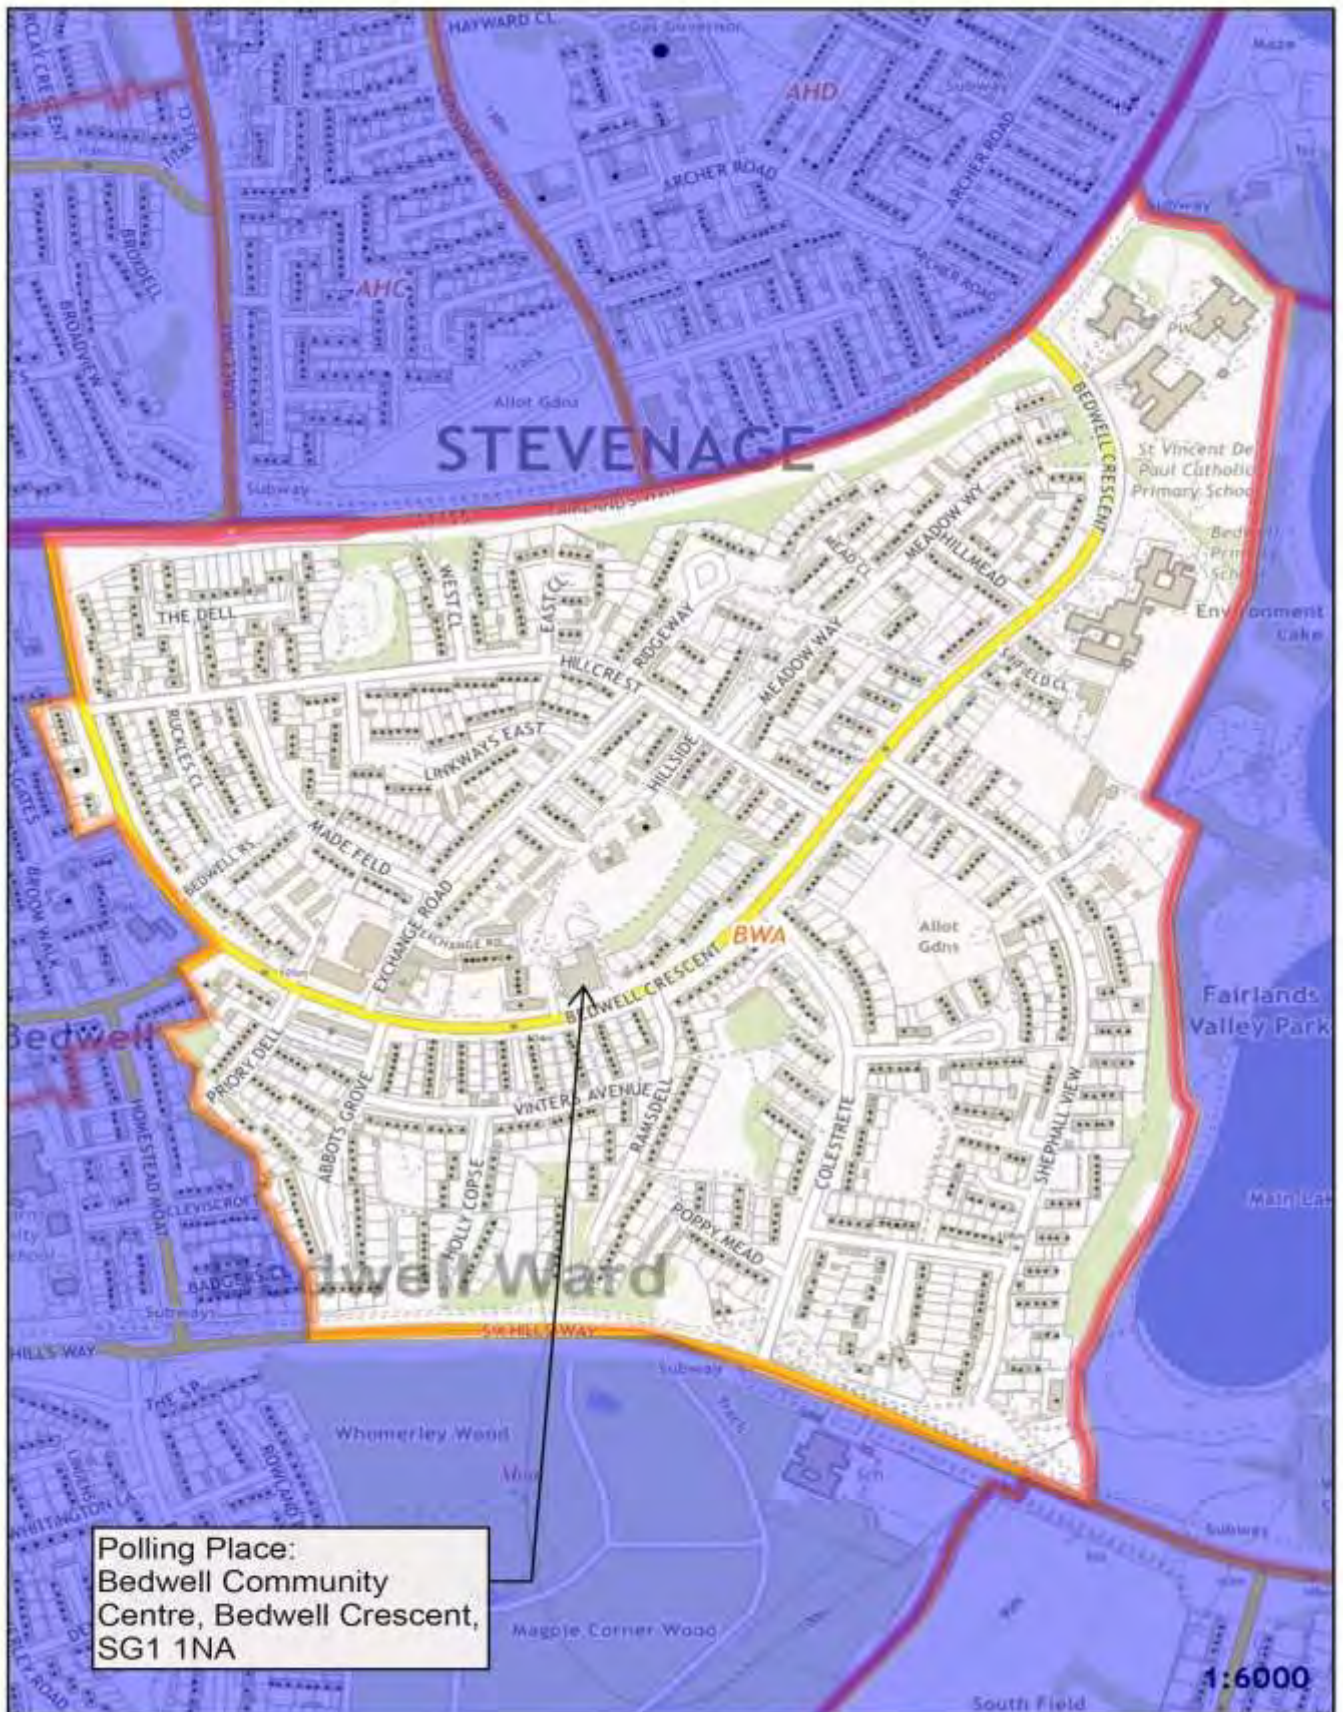

Polling District BWA - Bedwell Borough Ward