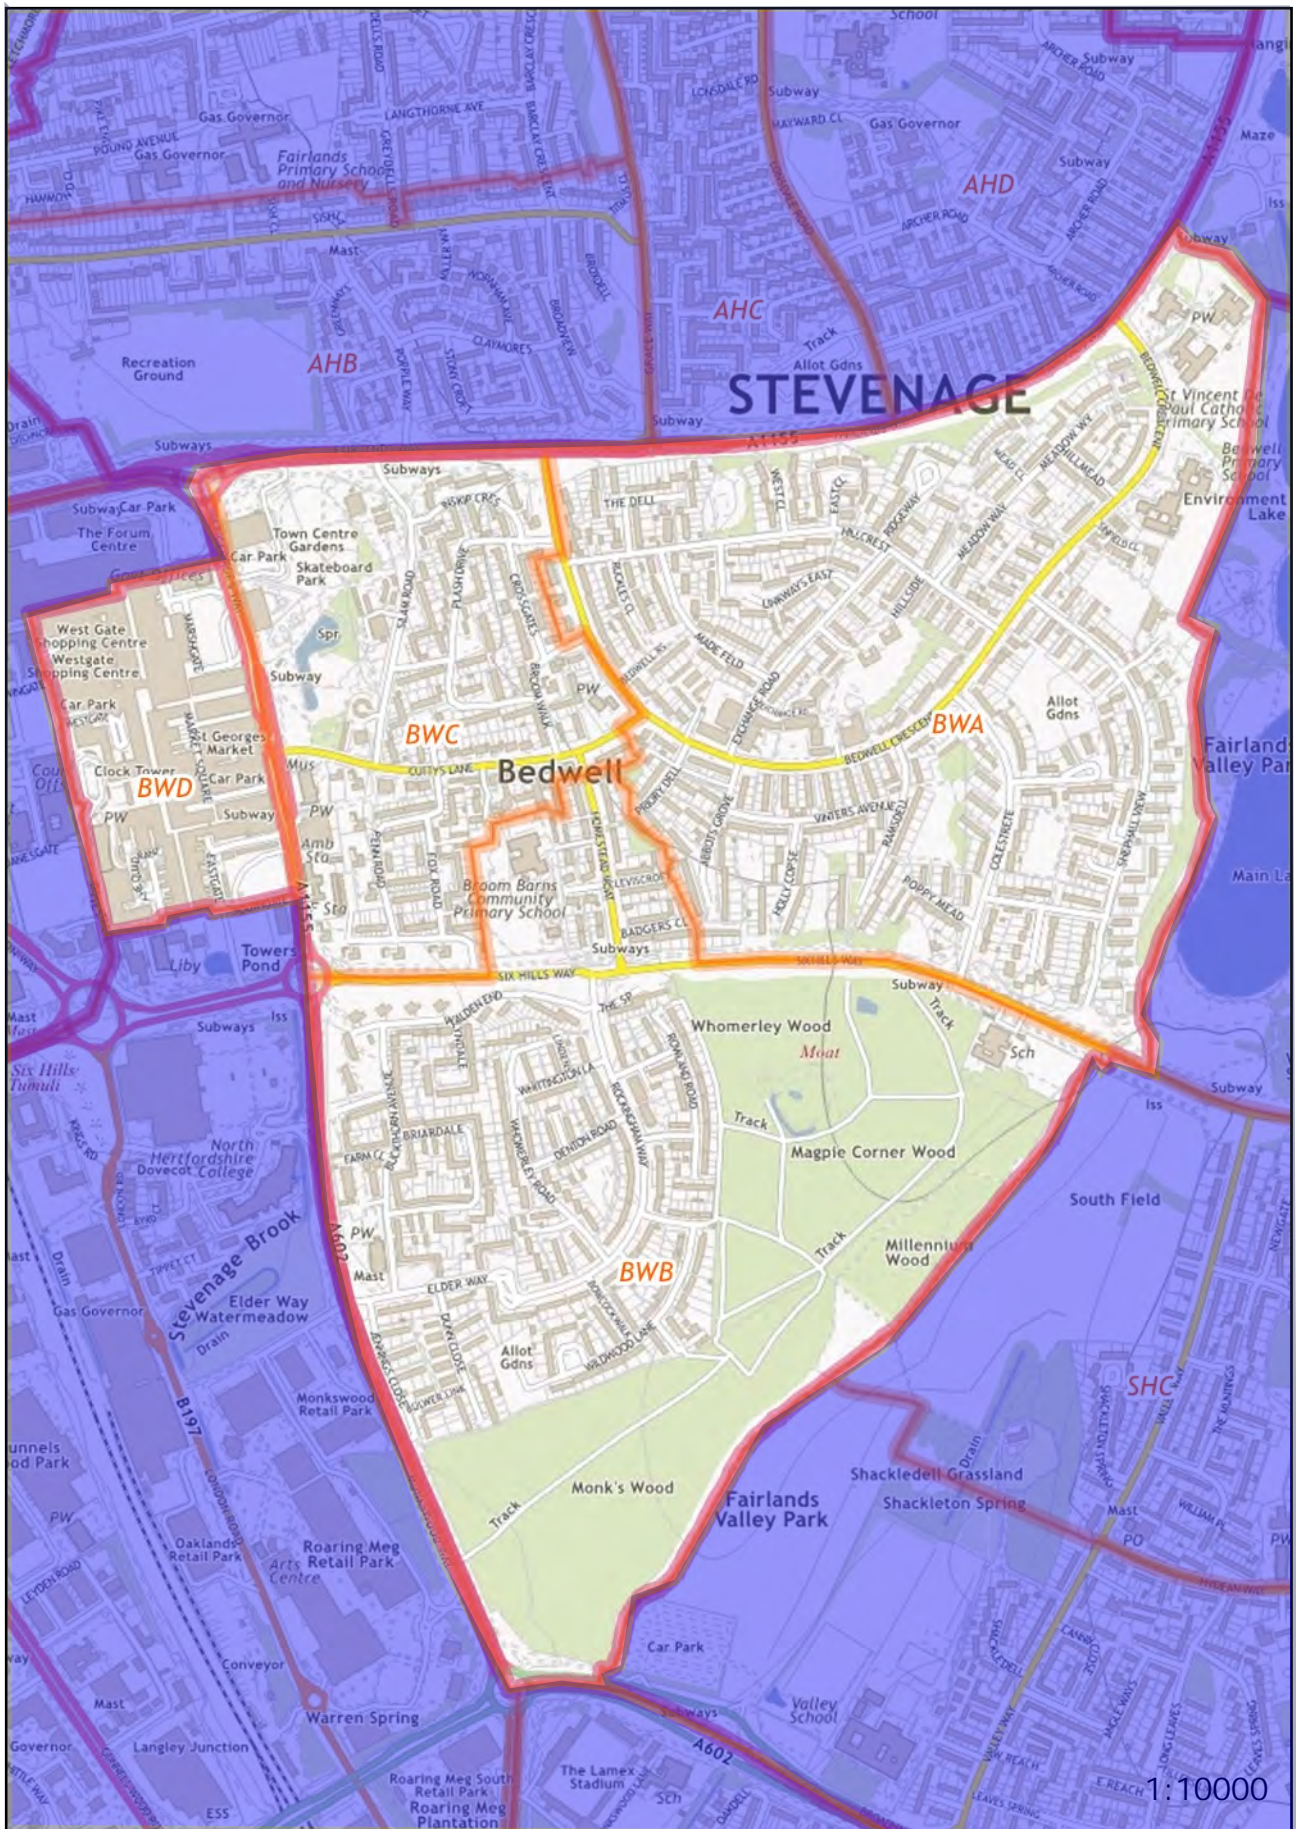

Stevenage Constituency - Bedwell Borough Ward

Polling District and Places Review 2023 -
The Polling District designatory letters are referenced in the relevant area.
The boundaries are shown edged in orange.