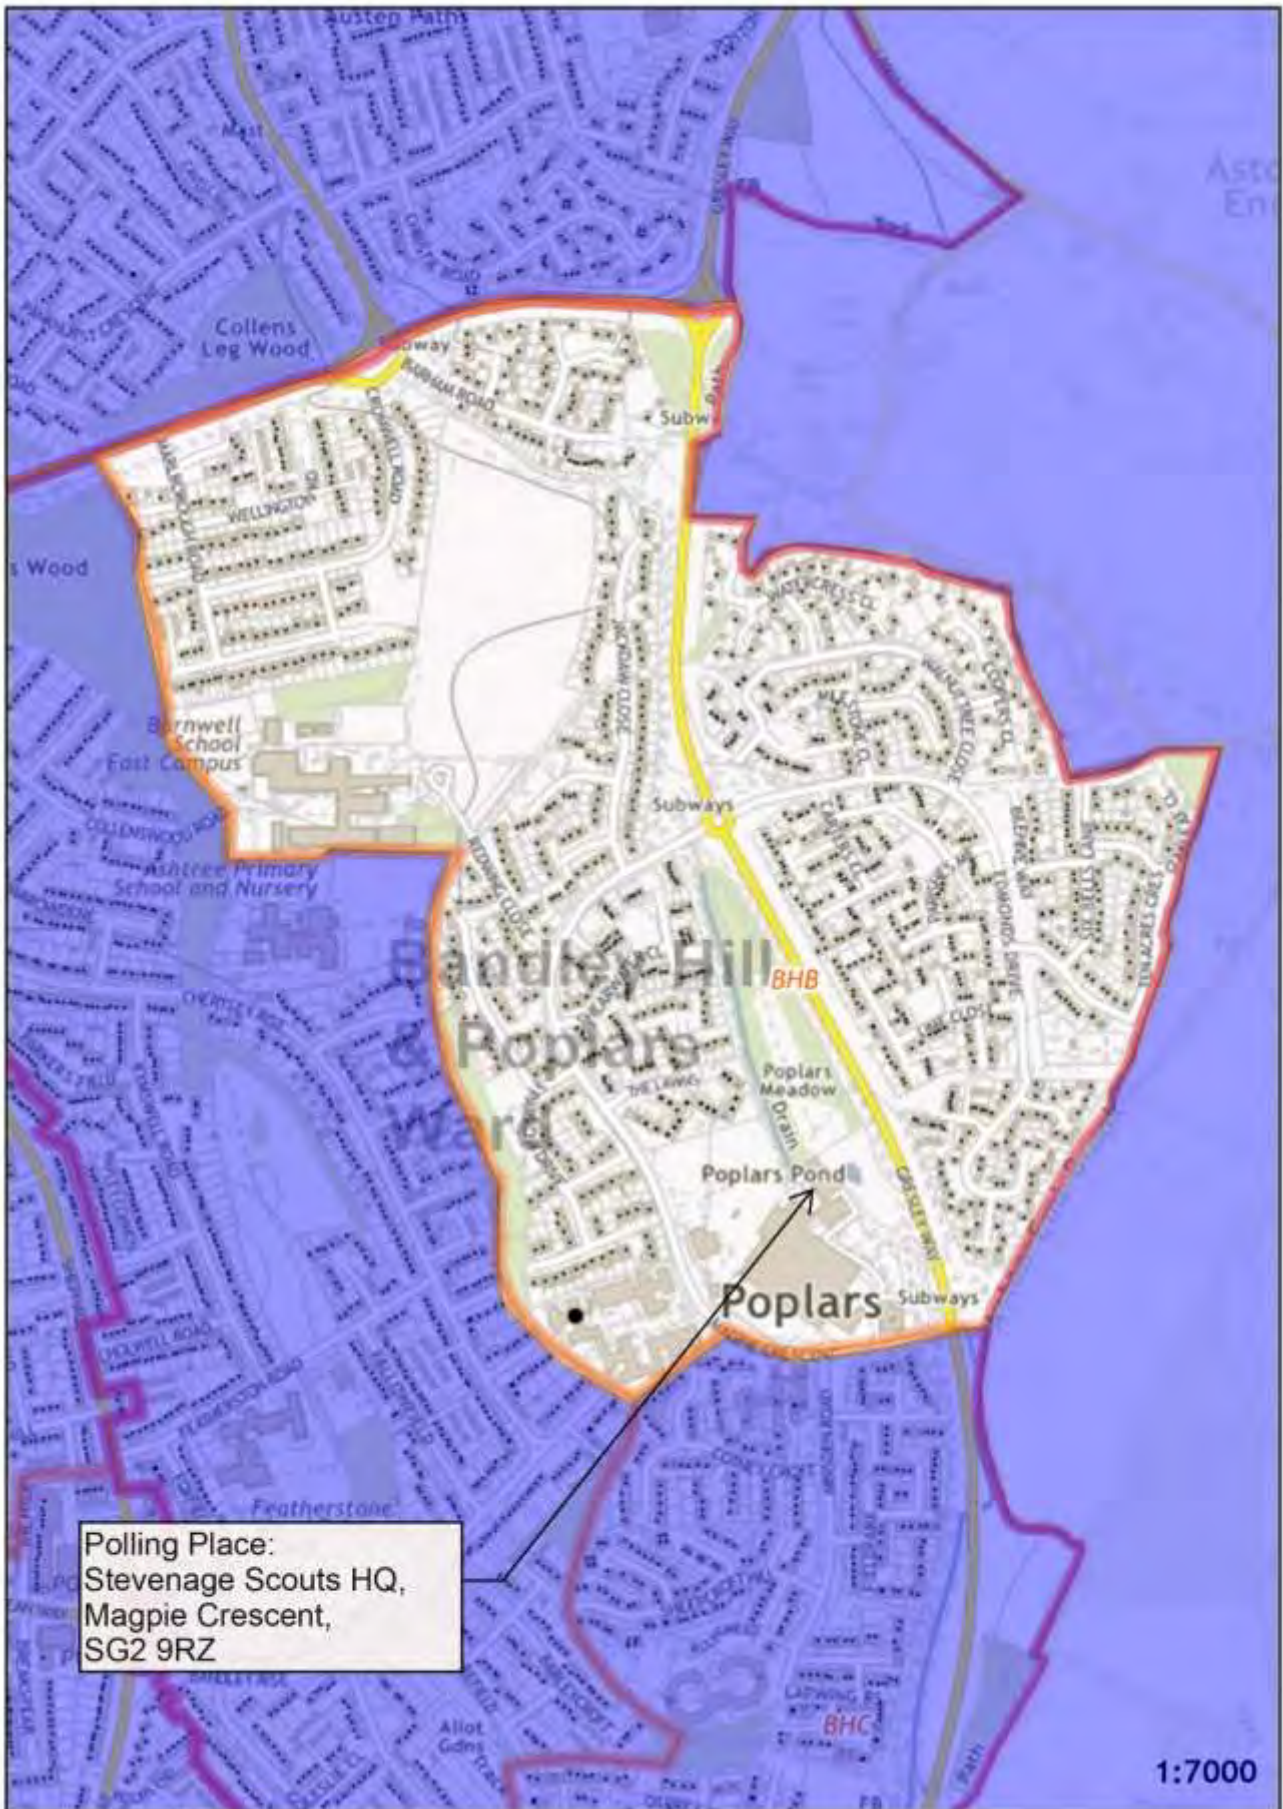

Polling District BHB - Bandley Hill & Poplars Borough Ward