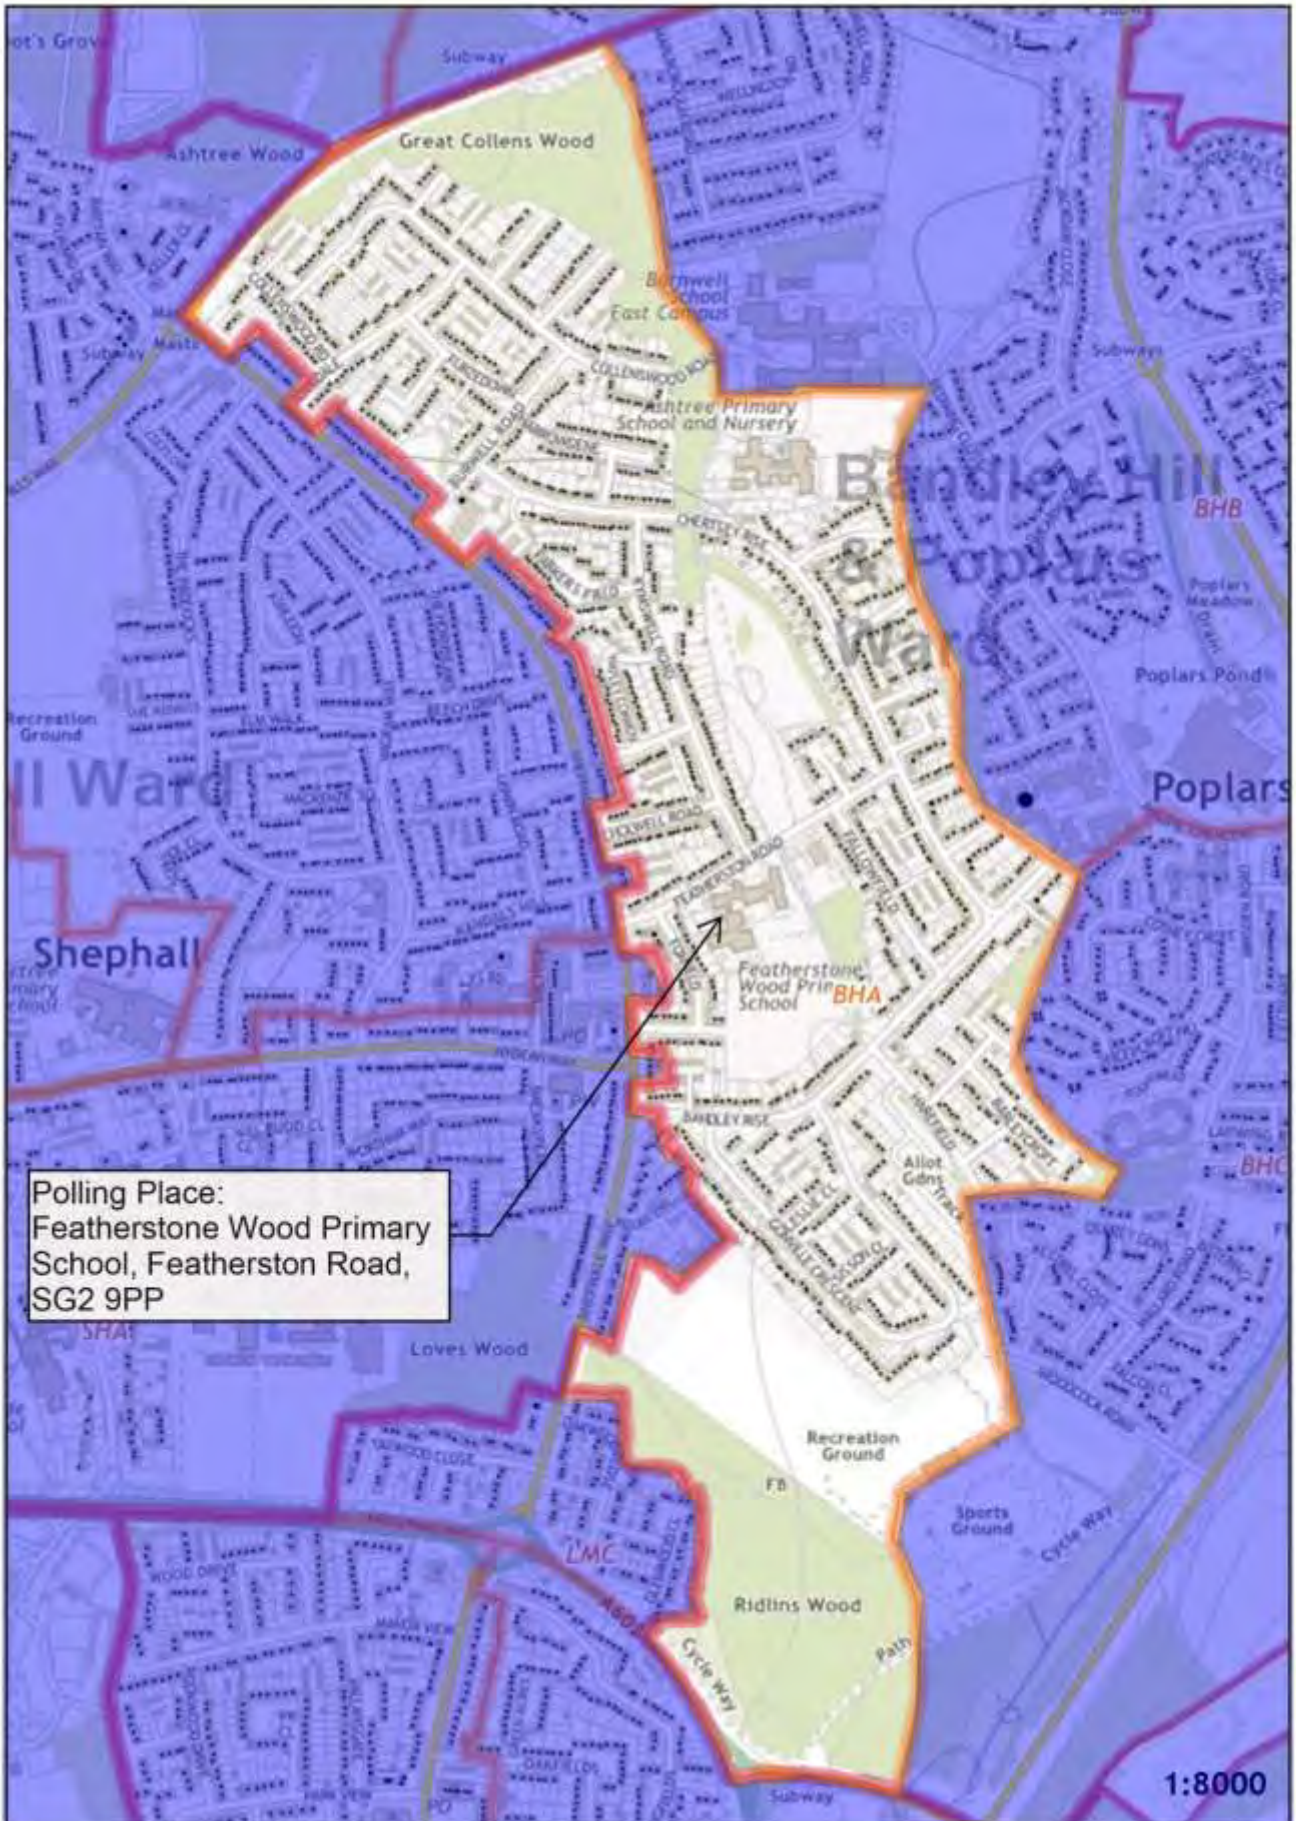

Polling District BHA - Bandley Hill & Poplars Borough Ward