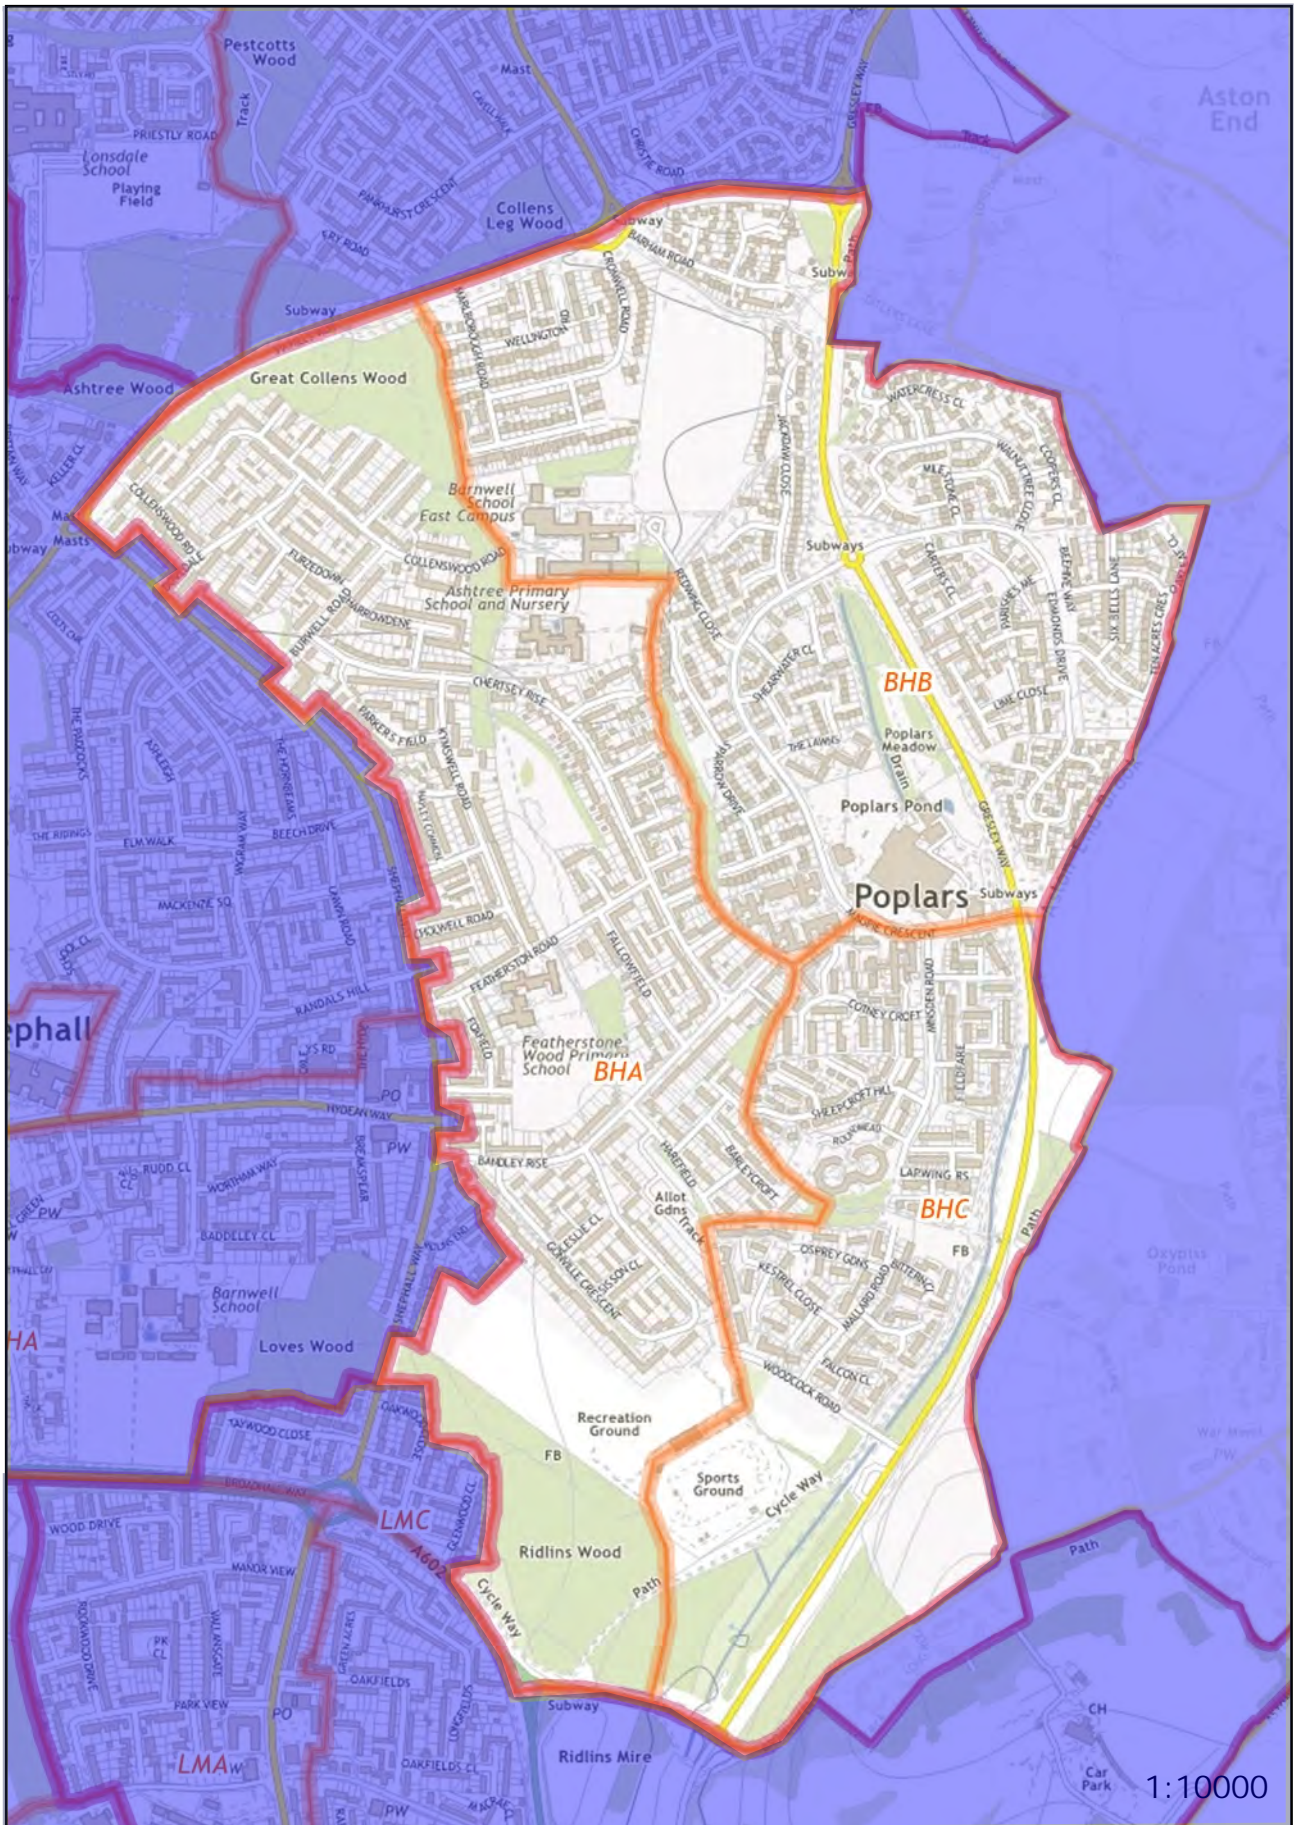

POLLING DISTRICT AND POLLING PLACES REVIEW 2023

STEVENAGE CONSTITUENCY

BANDLEY HILL & POPLARS WARD

The map of Bandley Hill & Poplars Ward and individual Polling Districts are available on the following pages. The Ward has three Polling Districts. Details of the reference letters and electorate are set out below:

POLLING PLACES

Polling District	Polling Place
BHA	Featherstone Wood Primary School, Featherston Road, SG2 9PP*
BHB	Stevenage Scouts HQ, Magpie Crescent, SG2 9RZ
BHC	Stevenage Scouts HQ, Magpie Crescent, SG2 9RZ

Stevenage Constituency - Bandley Hill & Poplars Borough Ward

Polling District and Places Review 2023 -
The Polling District designatory letters are referenced in the relevant area.
The boundaries are shown edged in orange.