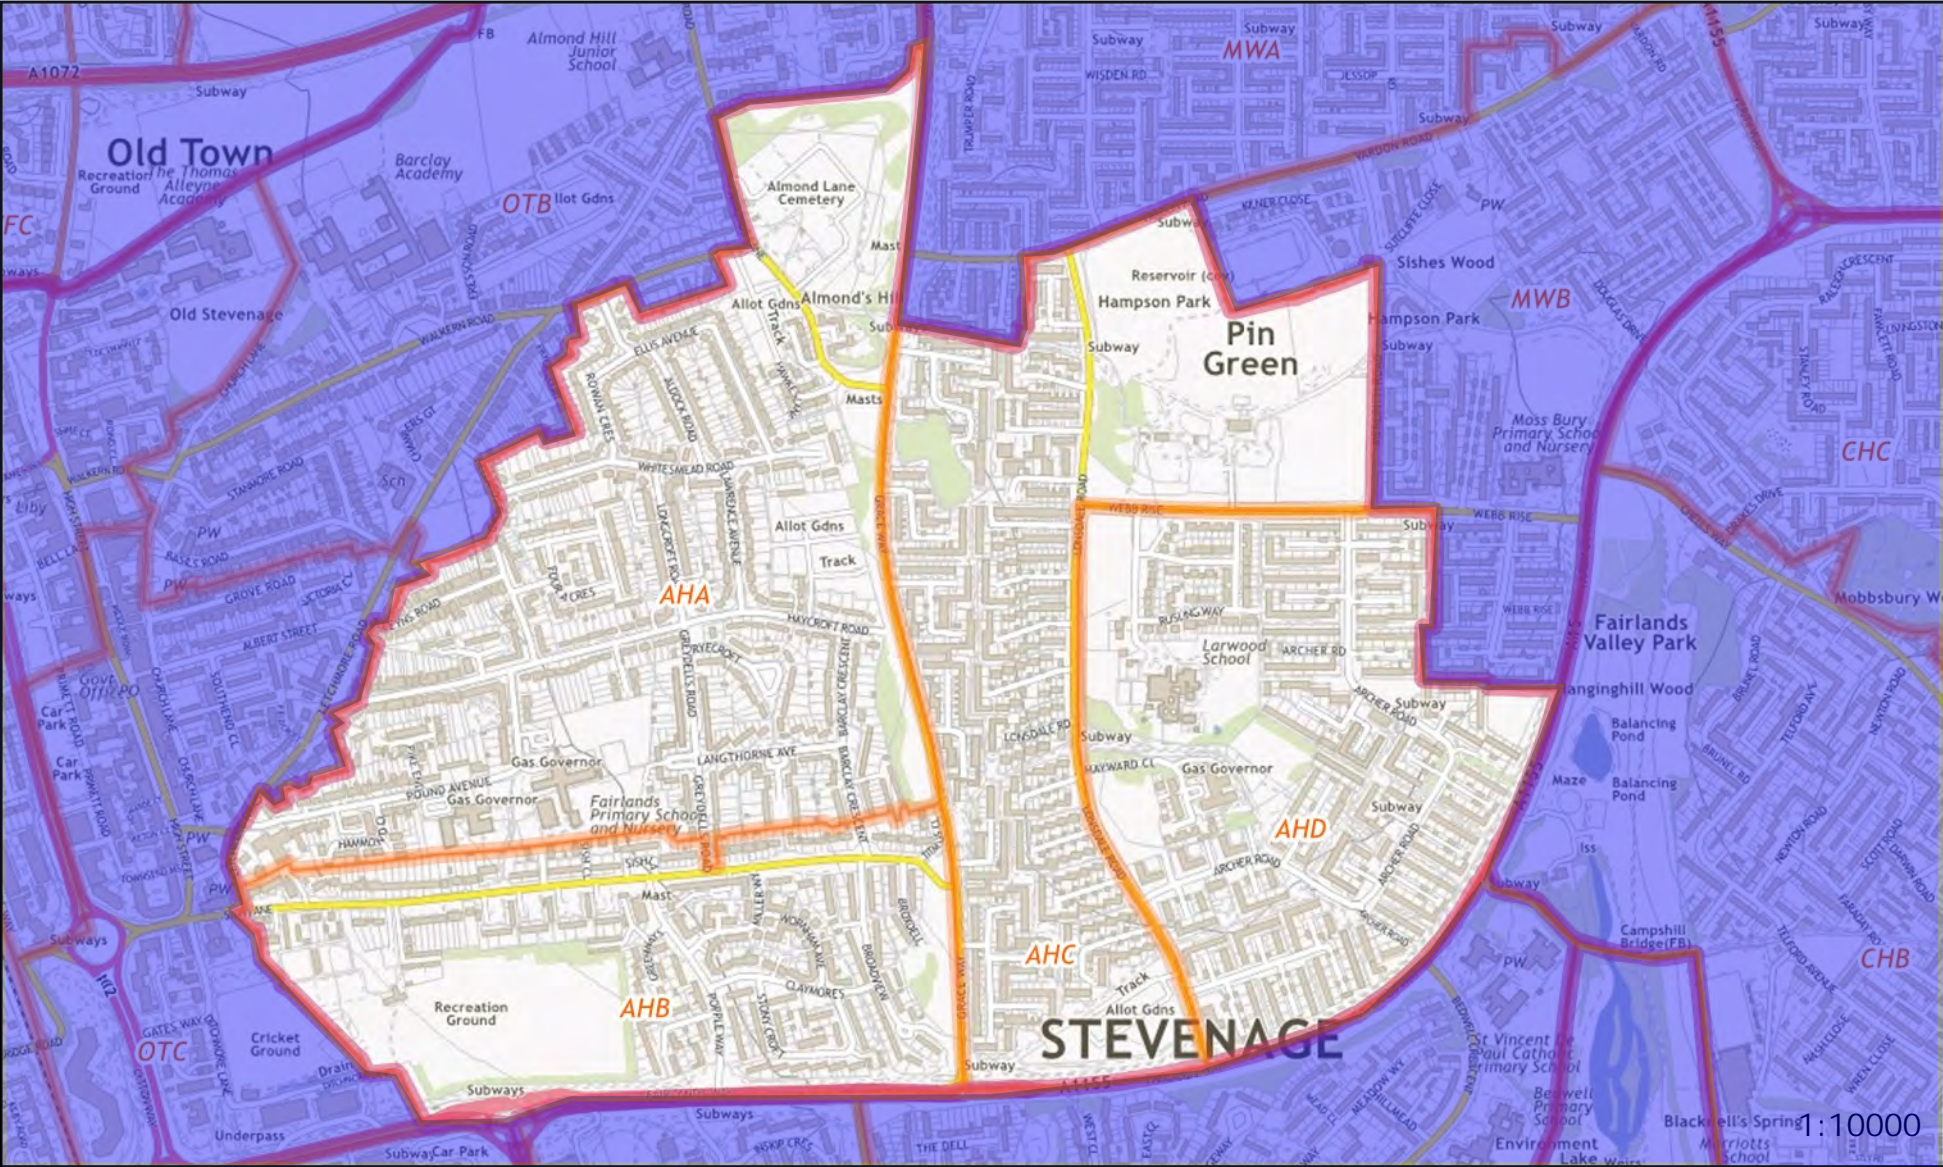

Stevenage Constituency - Almond Hill Borough Ward

Polling District and Places Review 2023 -
The Polling District designatory letters are referenced in the relevant area. The boundaries are shown edged in orange.