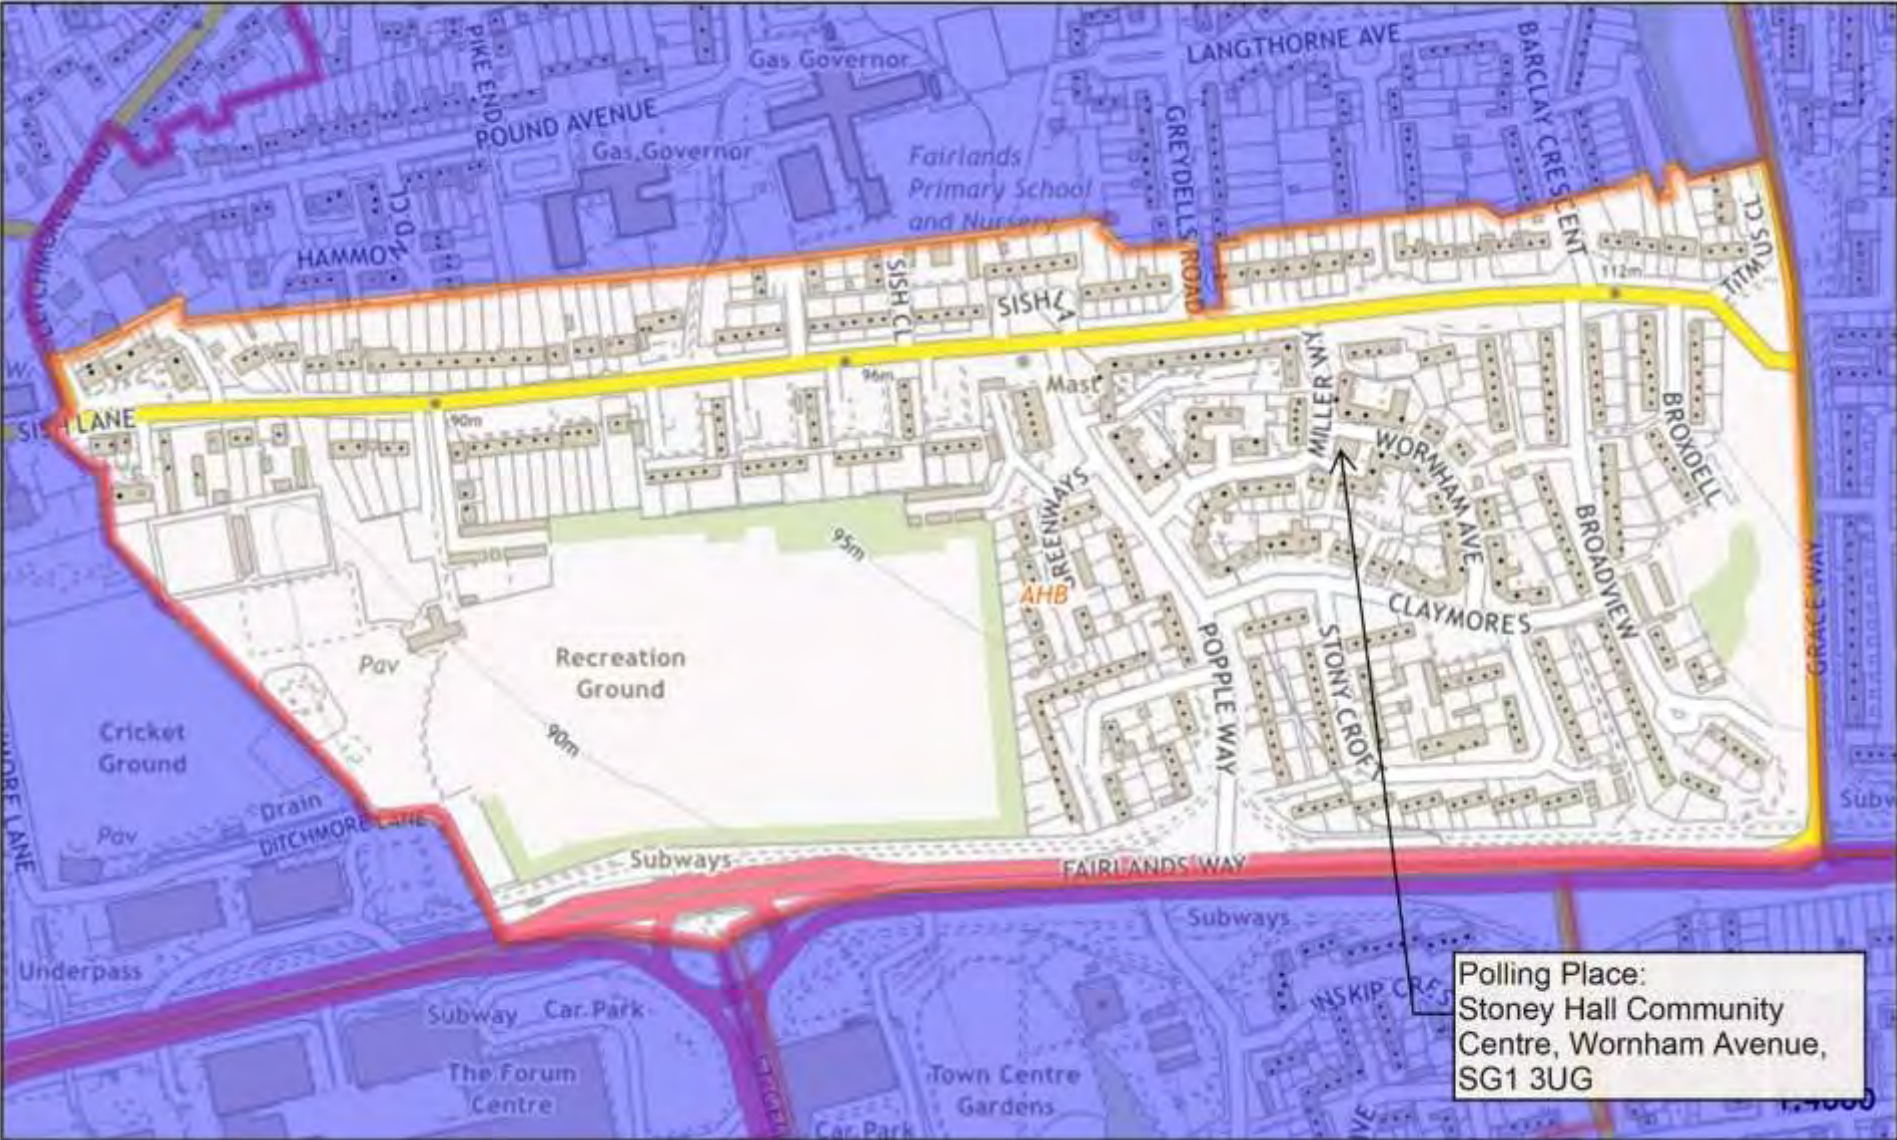

POTENTIAL DEVELOPMENTS

There are no developments within the Ward that are expected to impact on the allocation of Polling Districts and Places.

Stevenage Constituency - Almond Hill Borough Ward

Polling District and Places Review 2023 -
 The Polling District designatory letters are referenced in the relevant area. The boundaries are shown edged in orange.

Polling District AHA - Almond Hill Borough Ward

**Polling District AHB -
Almond Hill Borough Ward**

Polling District AHC - Almond Hill Borough Ward

Polling District AHD - Almond Hill Borough Ward

Polling Place: Hampson Park Community Centre, Hampson Park, Webb Rise, SG1 5QU
(within Polling District AHC)