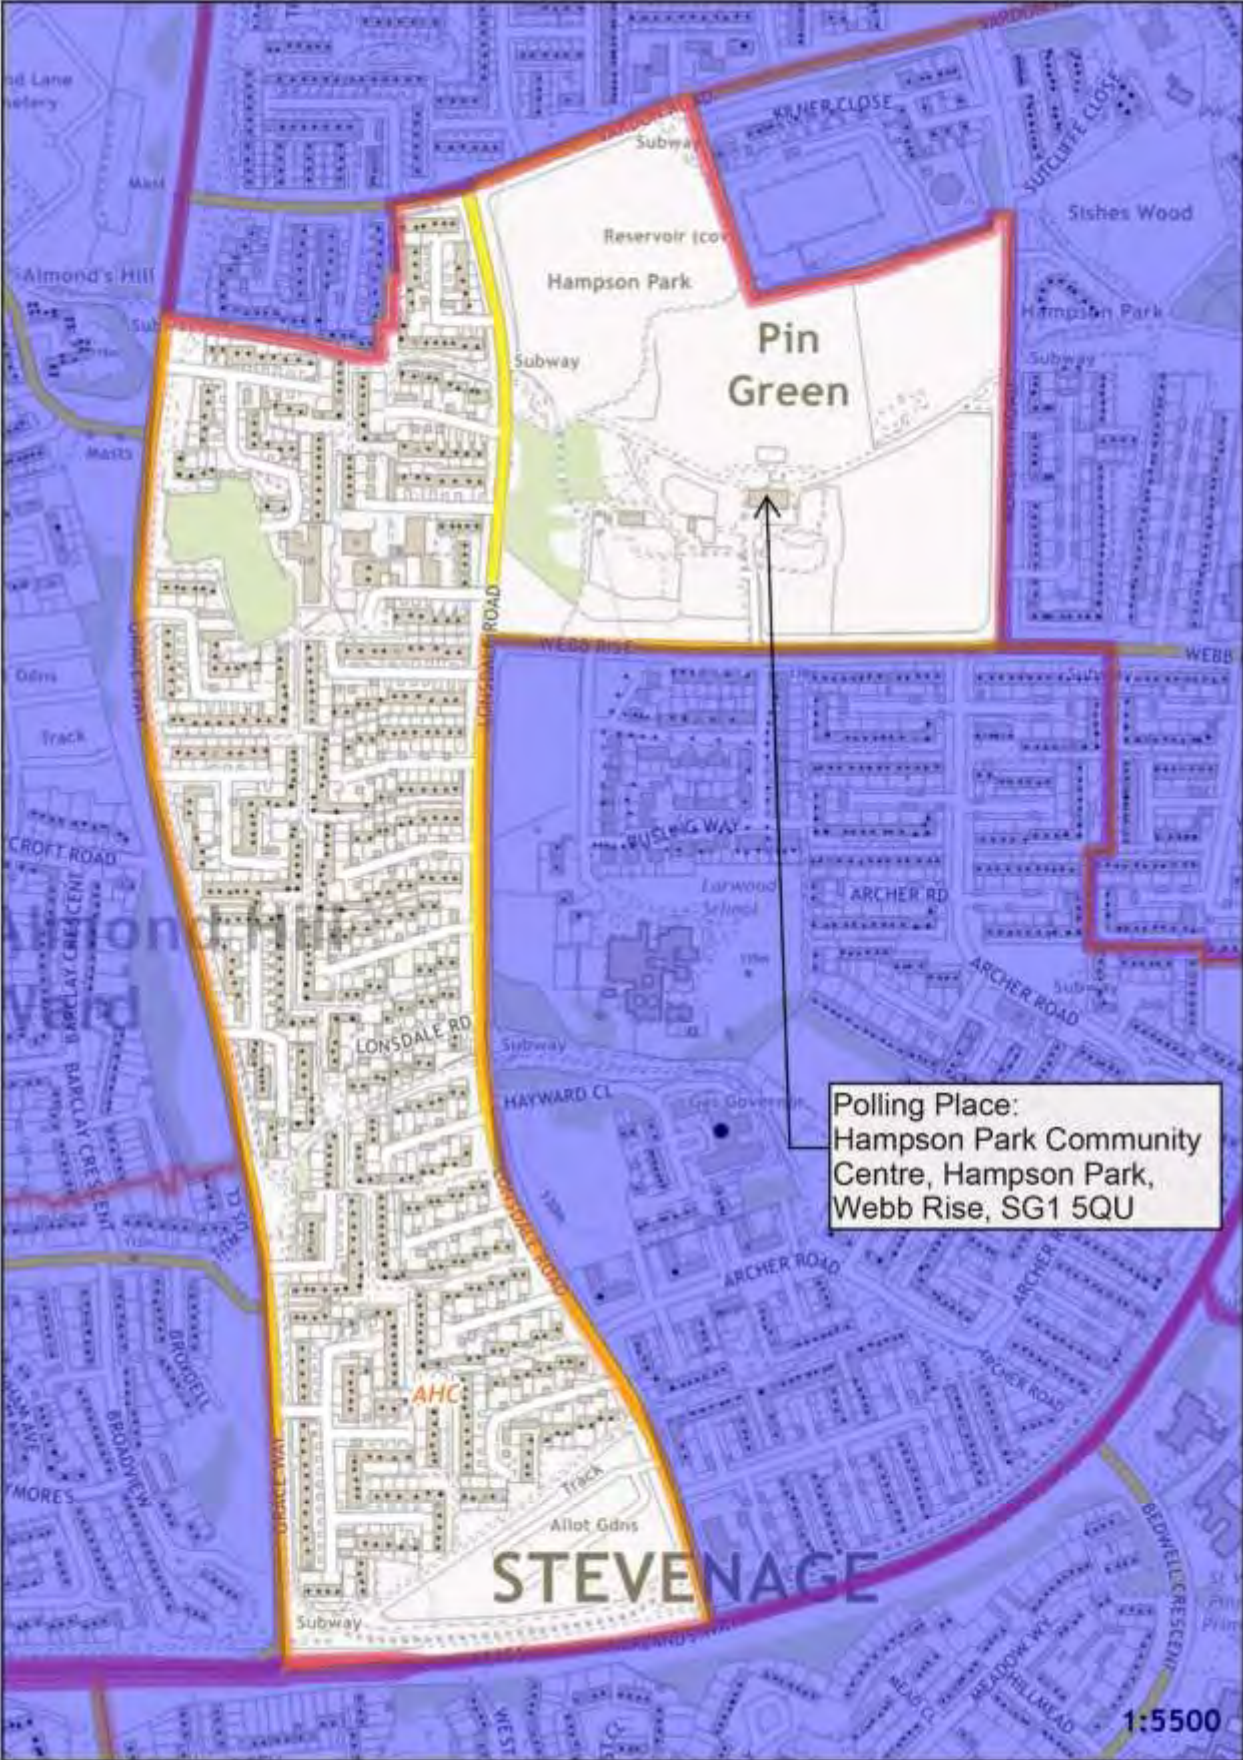

POLLING PLACES

Polling District	Polling Place
AHA	Ingelheim Communal Lounge, Ingelheim Court, SG1 3JS
AHB	Stoney Hall Community Centre, Wornham Avenue, SG1 3UG
AHC	Hampson Park Community Centre, Hampson Park, Webb Rise, SG1 5QU
AHD	Hampson Park Community Centre, Hampson Park, Webb Rise, SG1 5QU

POTENTIAL DEVELOPMENTS

There are no developments within the Ward that are expected to impact on the allocation of Polling Districts and Places.

Stevenage Constituency - Almond Hill Borough Ward

Polling District and Places Review 2023 -
 The Polling District designatory letters are referenced in the relevant area. The boundaries are shown edged in orange.

Polling District AHA - Almond Hill Borough Ward

**Polling District AHB -
Almond Hill Borough Ward**

Polling District AHC - Almond Hill Borough Ward

Polling District AHD - Almond Hill Borough Ward

Polling Place: Hampson Park Community Centre, Hampson Park, Webb Rise, SG1 5QU
(within Polling District AHC)