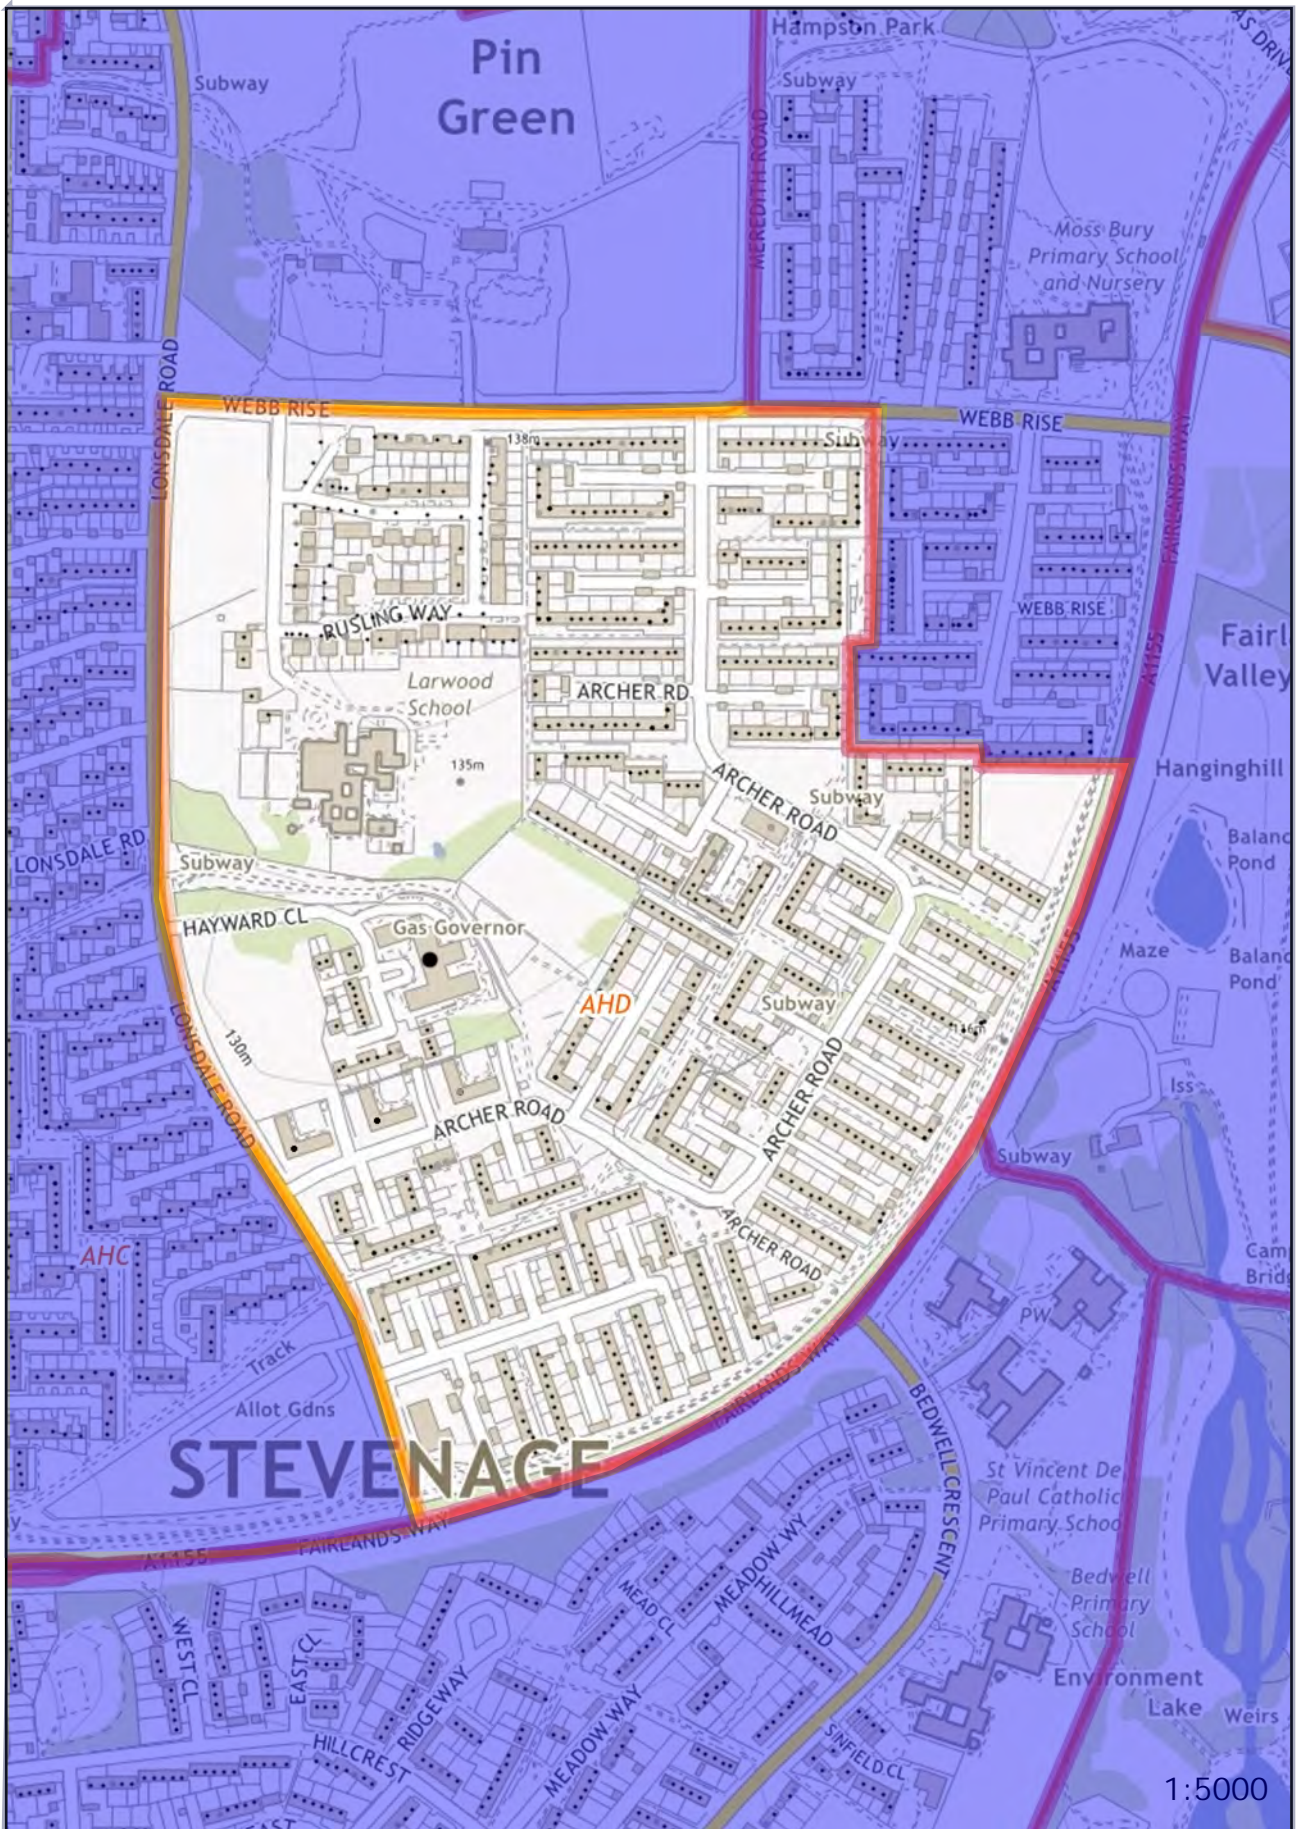

POLLING DISTRICT AND POLLING PLACES REVIEW 2023

STEVENAGE CONSTITUENCY

ALMOND HILL WARD

The map of Almond Hill Ward and individual Polling Districts are available on the following pages. The Ward has four Polling Districts. Details of the reference letters and electorate information are set out below:

POLLING PLACES

Polling District	Polling Place
AHA	Ingelheim Communal Lounge, Ingelheim Court, SG1 3JS
AHB	Stoney Hall Community Centre, Wornham Avenue, SG1 3UG
AHC	Hampson Park Community Centre, Hampson Park, Webb Rise, SG1 5QU
AHD	Hampson Park Community Centre, Hampson Park, Webb Rise, SG1 5QU

Polling District AHA - Almond Hill Borough Ward

**Polling District AHB -
Almond Hill Borough Ward**

Polling District AHC - Almond Hill Borough Ward

Polling District AHD - Almond Hill Borough Ward

Polling Place: Hampson Park Community Centre, Hampson Park, Webb Rise, SG1 5QU
(within Polling District AHC)