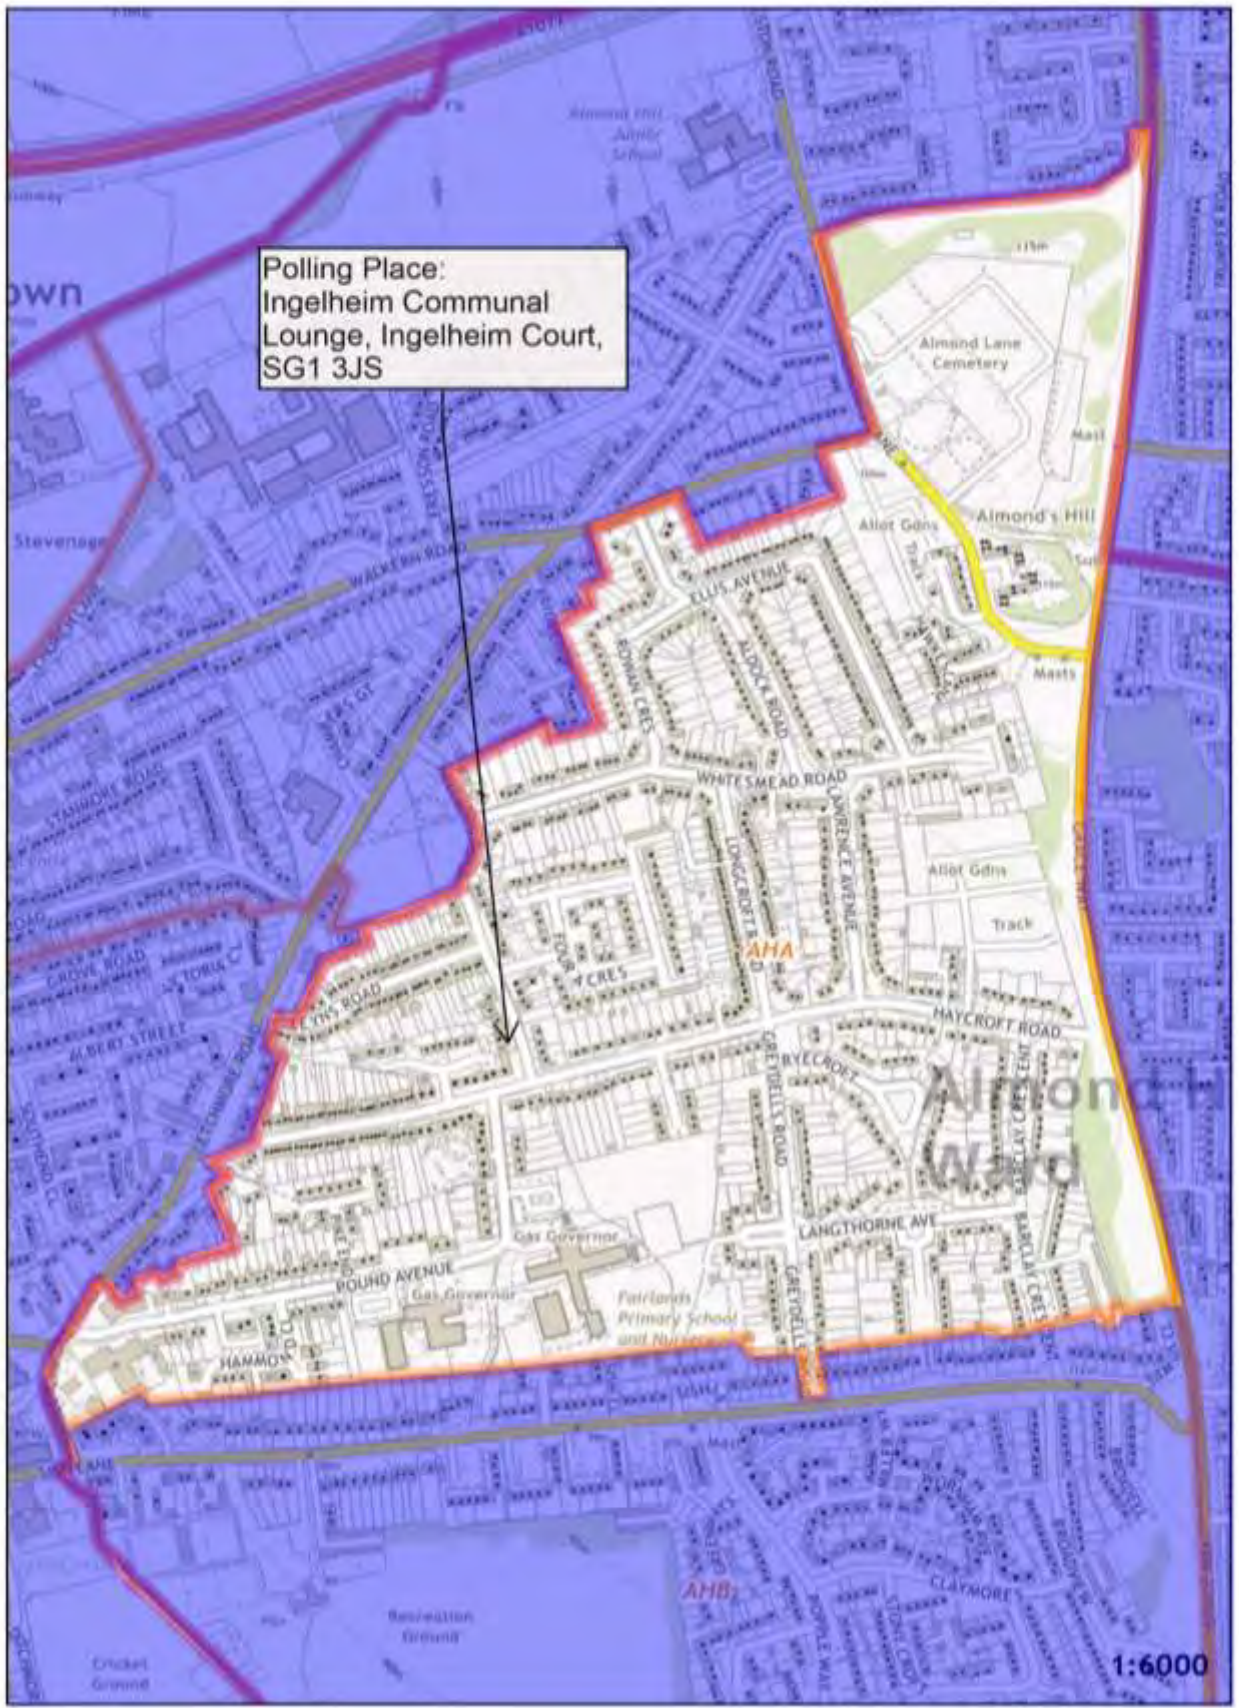

POLLING PLACES

Polling District	Polling Place
AHA	Ingelheim Communal Lounge, Ingelheim Court, SG1 3JS
AHB	Stoney Hall Community Centre, Wornham Avenue, SG1 3UG
AHC	Hampson Park Community Centre, Hampson Park, Webb Rise, SG1 5QU
AHD	Hampson Park Community Centre, Hampson Park, Webb Rise, SG1 5QU

POTENTIAL DEVELOPMENTS

There are no developments within the Ward that are expected to impact on the allocation of Polling Districts and Places.

Stevenage Constituency - Almond Hill Borough Ward

Polling District and Places Review 2023 -
 The Polling District designatory letters are referenced in the relevant area. The boundaries are shown edged in orange.

Polling District AHA - Almond Hill Borough Ward

**Polling District AHB -
Almond Hill Borough Ward**

Polling District AHC - Almond Hill Borough Ward

Polling District AHD - Almond Hill Borough Ward

Polling Place: Hampson Park Community Centre, Hampson Park, Webb Rise, SG1 5QU
(within Polling District AHC)