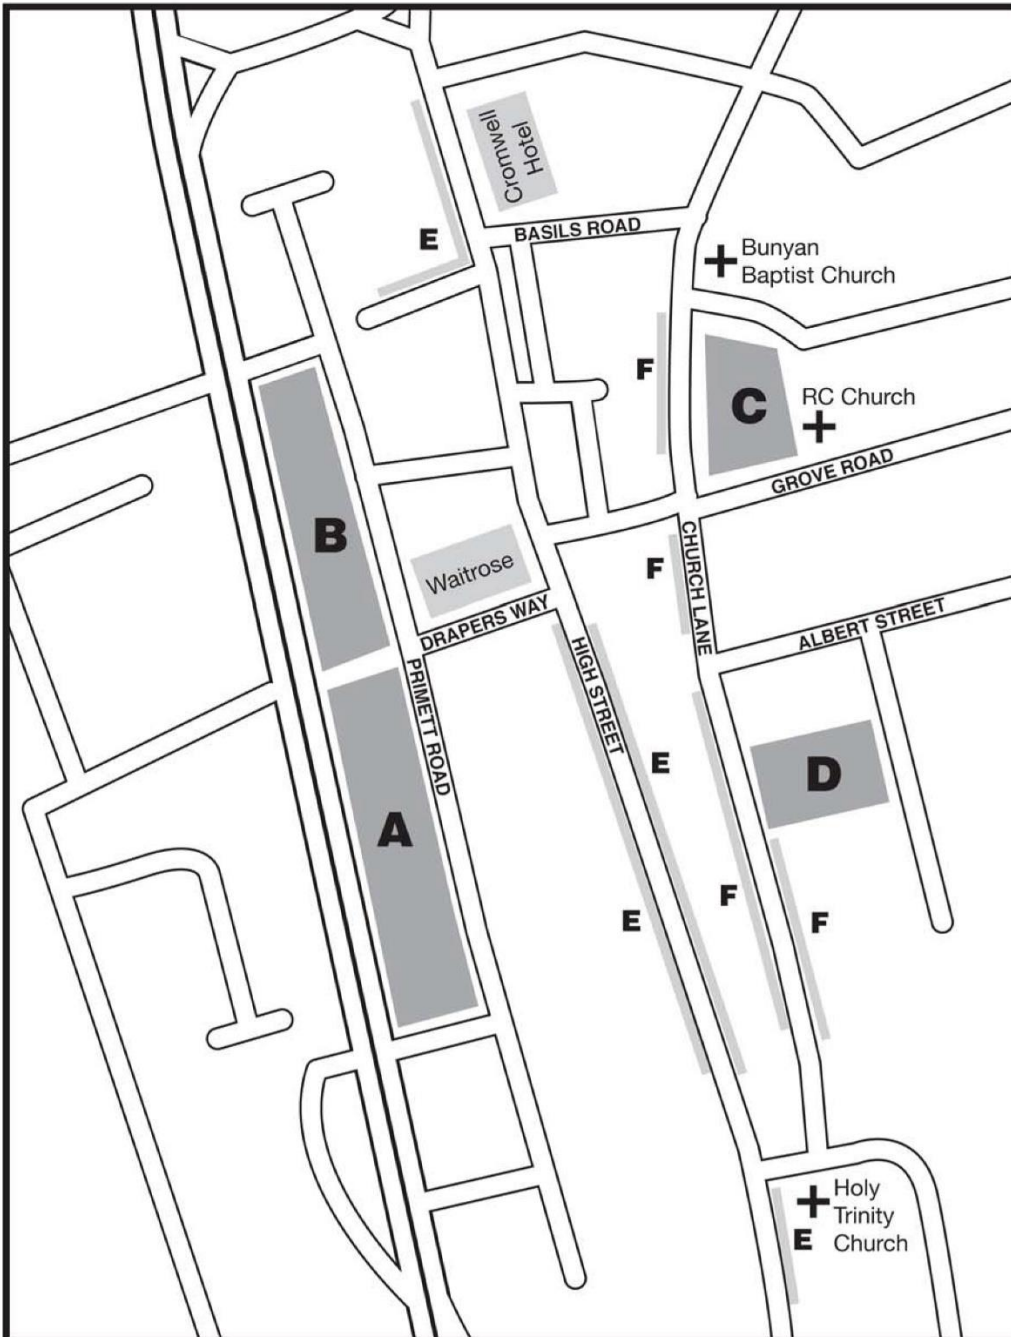

STEVENAGE OLD TOWN

Car Parks

- A – Primett Road South – 194 spaces
- B – Primett Road North – 121 spaces
- C – Church Lane North – 50 spaces
- D – Church Lane South – 39 spaces (Season Ticket only)

On Road Parking

- E – High Street (Limited waiting 3 hours)
- F – Church Lane (Limited waiting 3 hours)