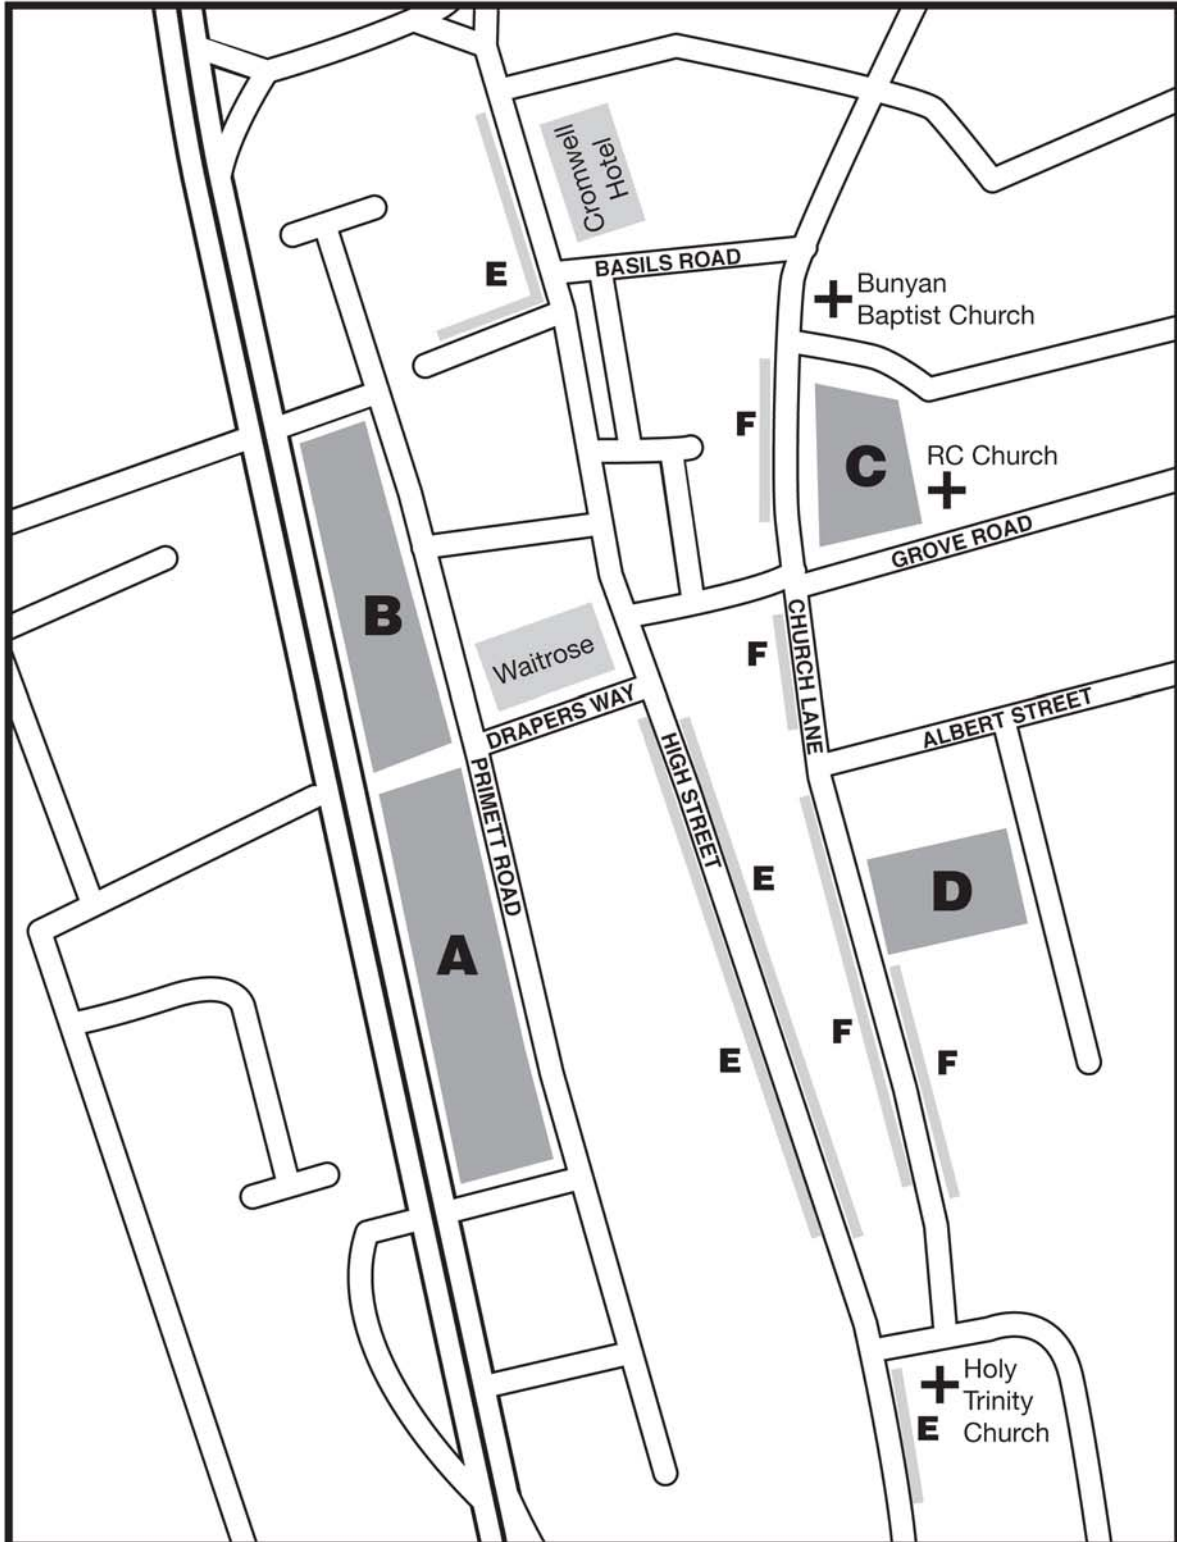

STEVENAGE OLD TOWN

Car Parks

- A - Primett Road South - 194 Spaces
- B - Primett Road North - 121 Spaces
- C - Church Lane North - 50 Spaces
- D - Church Lane South - 39 Spaces
(Season ticket only)

On Road Parking

- E - High Street (Limited waiting 3 hrs)
- F - Church Lane (Limited waiting 3 hrs)