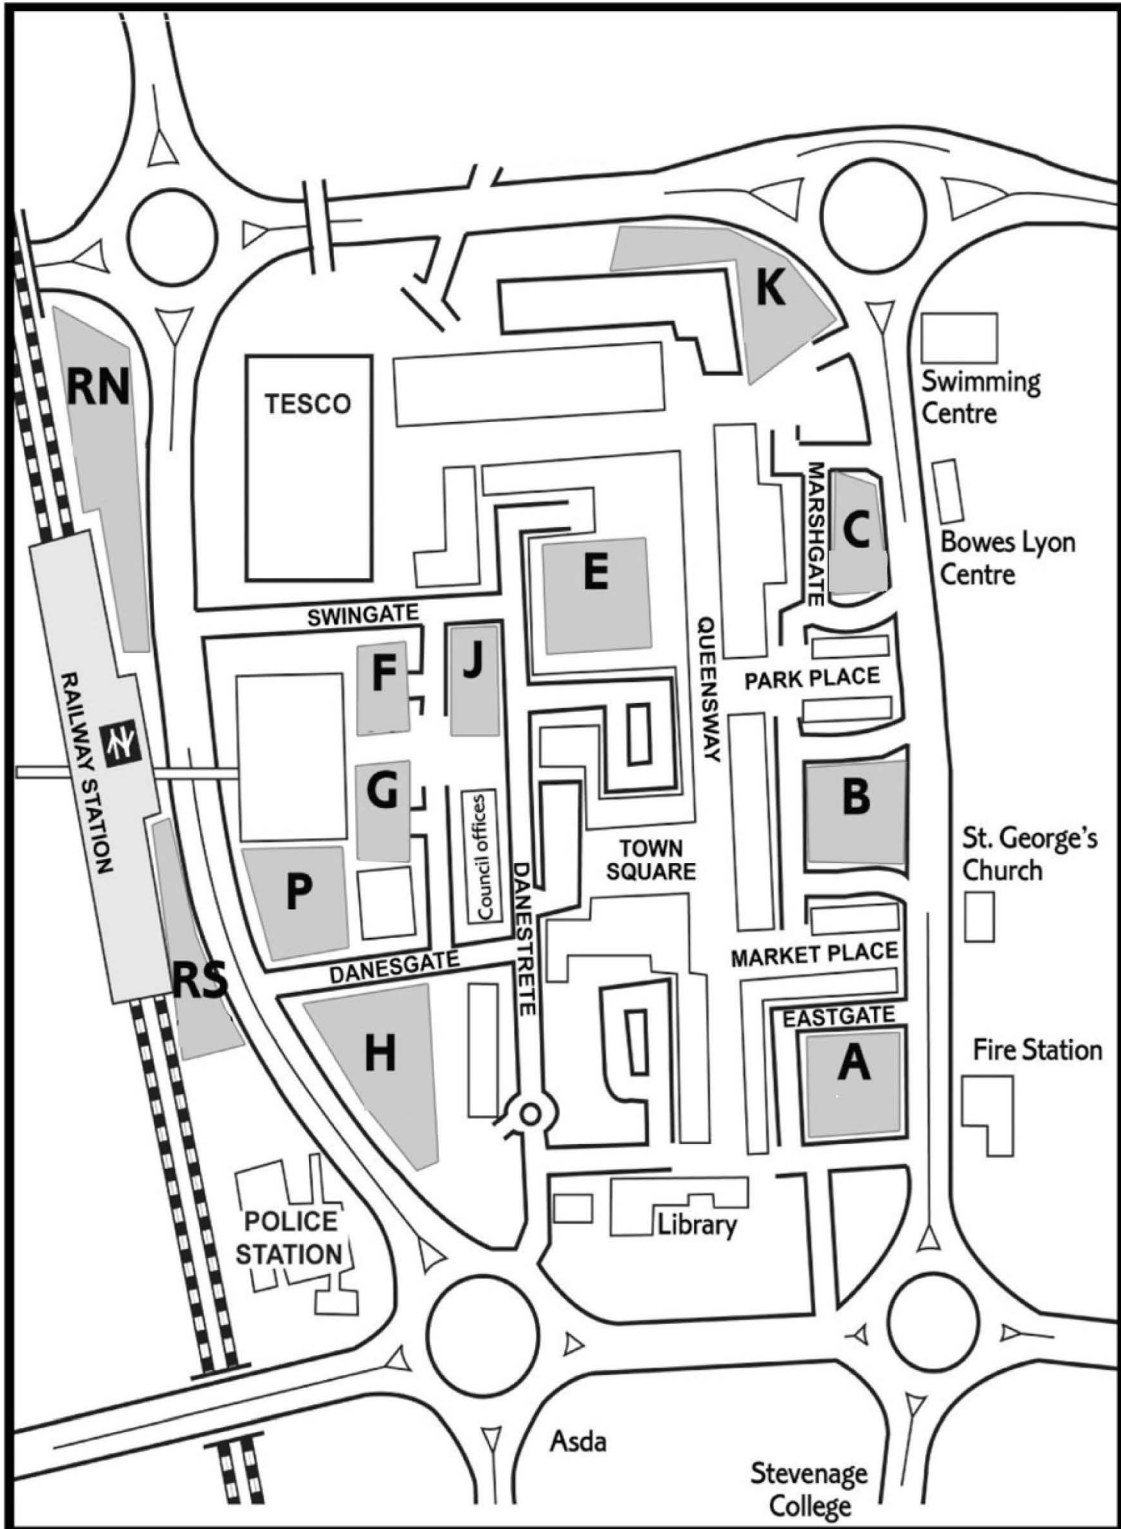

Short Stay Car Parks

B - St. George's Way multi-storey

C - Marshgate

E - Westgate multi-storey

K - The Forum

Long Stay Car Parks

A - Southgate

H - Danesgate

F - Swingate

J - Swingate East

G - Daneshill

P - Leisure Centre

RS - Railway South

RN - Railway North