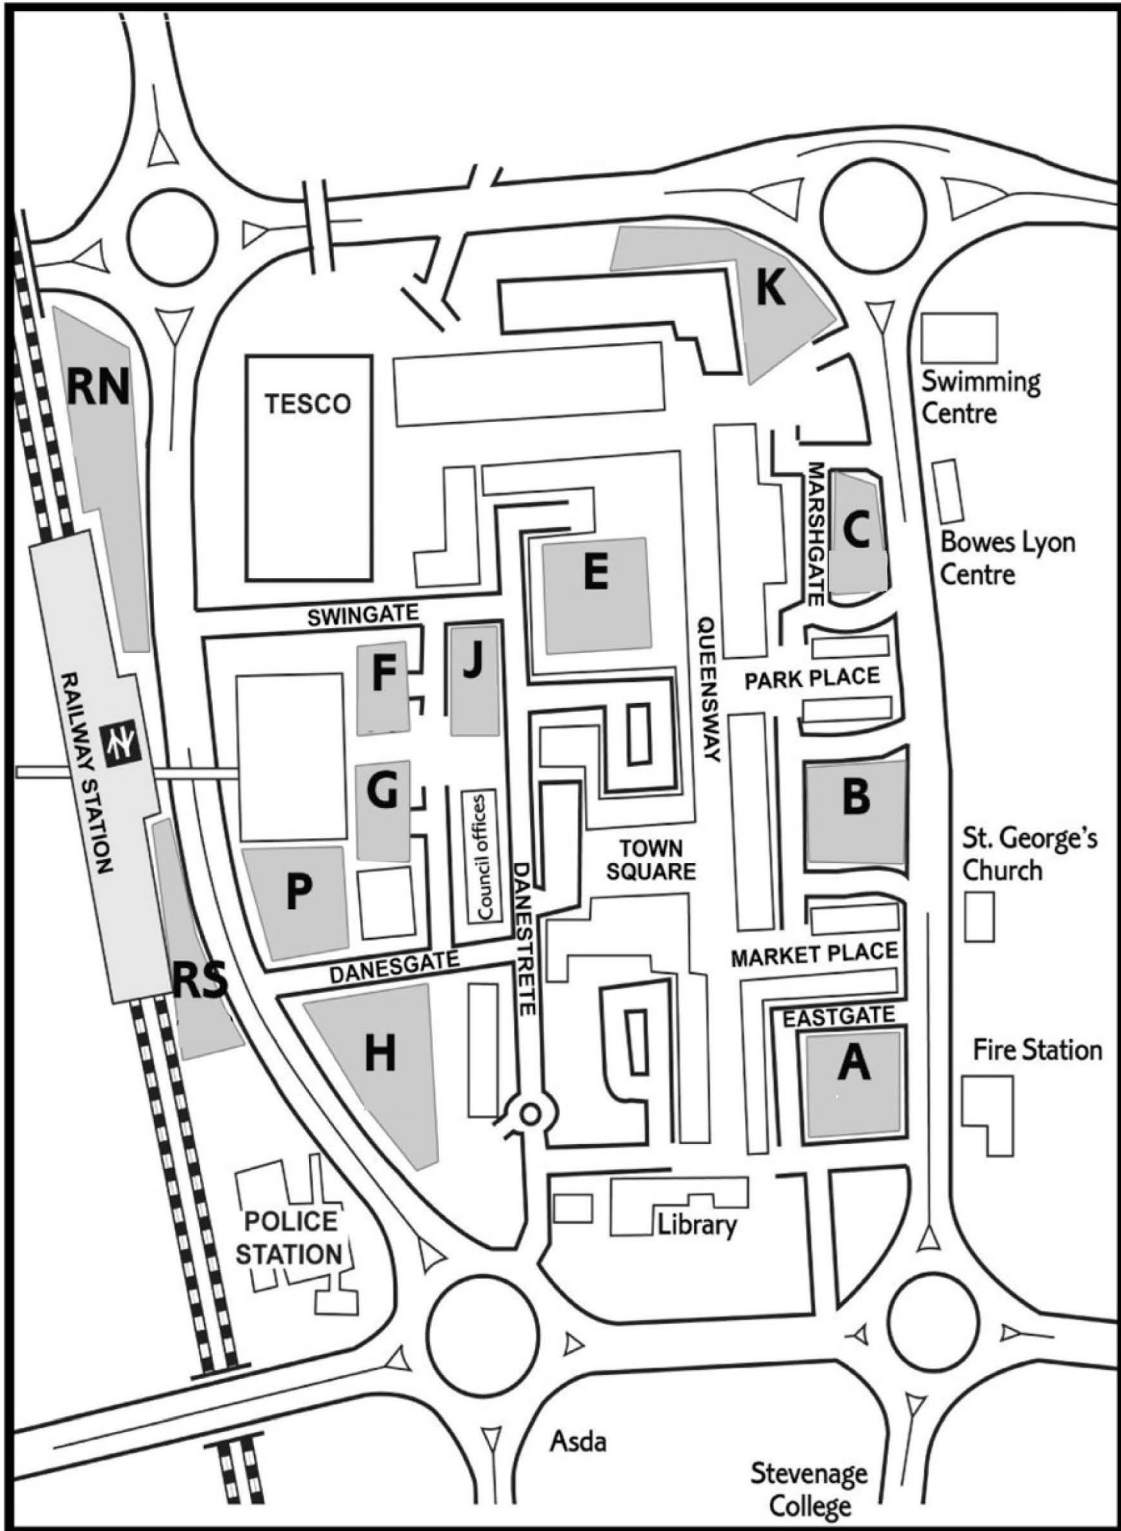

Short Stay Car Parks

B - St. George's Way multi-storey

C - Marshgate

E - Westgate multi-storey

K - The Forum

Long Stay Car Parks

A - Southgate

H - Danesgate

F - Swingate

J - Swingate East

G - Daneshill

P - Leisure Centre

RS - Railway South

RN - Railway North