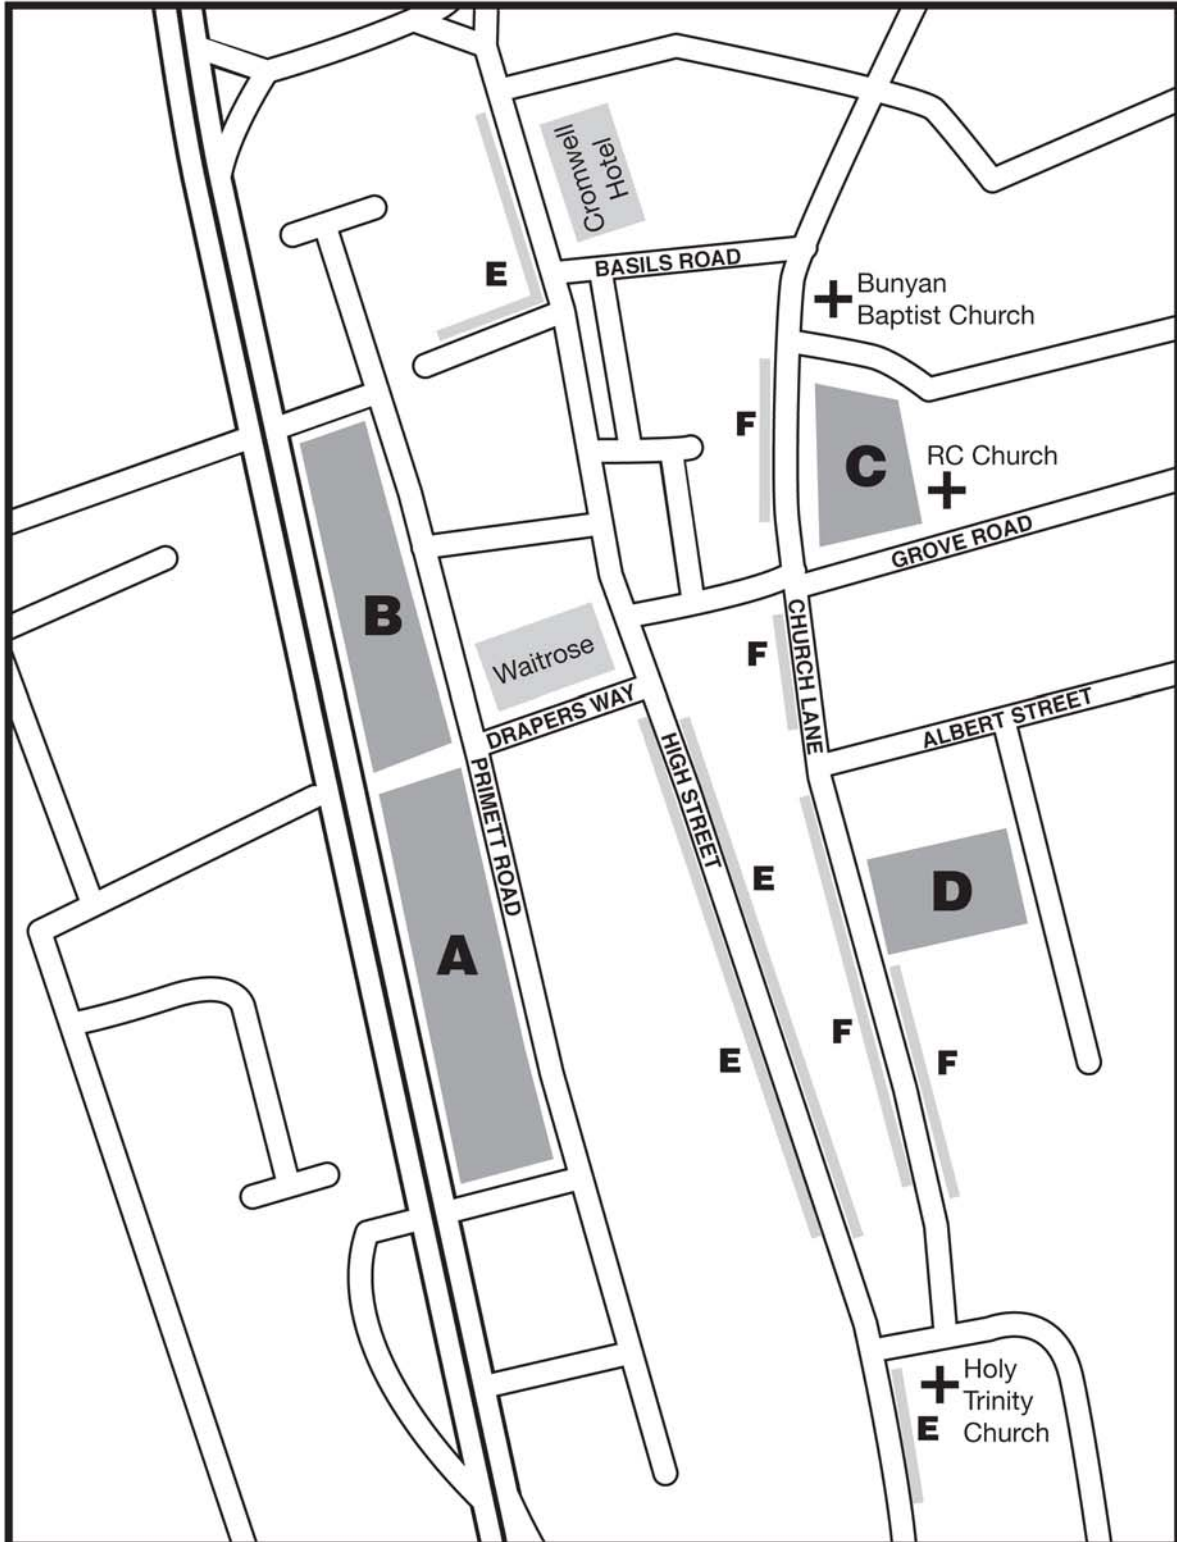

## Car Parks

- A - Primett Road South - 194 Spaces
- B - Primett Road North - 121 Spaces
- C - Church Lane North - 50 Spaces
- D - Church Lane South - 39 Spaces  
(Season ticket only)

## On Road Parking

- E - High Street (Limited waiting 3 hrs)
- F - Church Lane (Limited waiting 3 hrs)