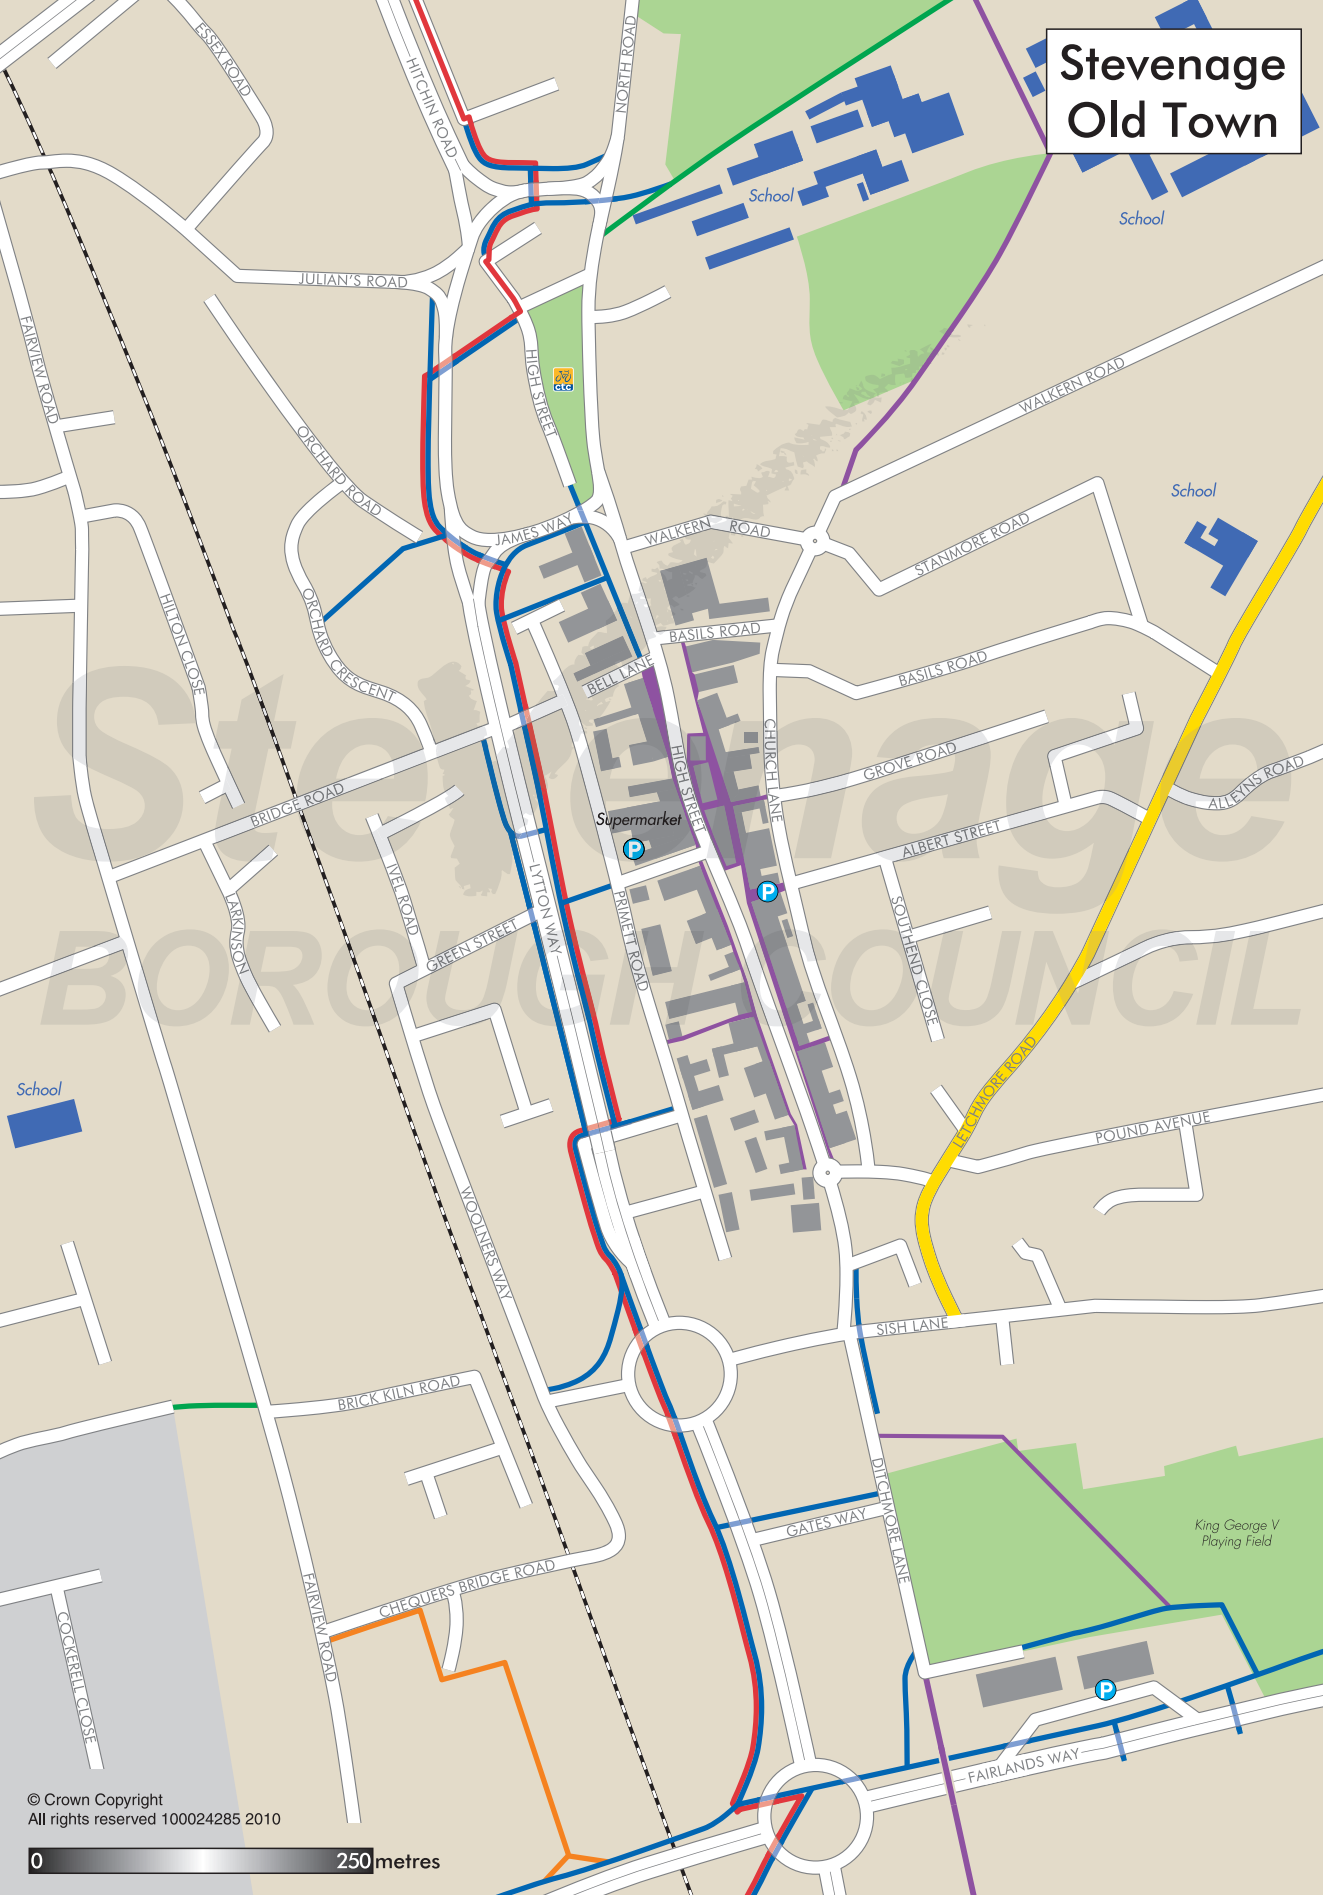

Stevenage Old Town

© Crown Copyright
All rights reserved 100024285 2010

0 250metres

- Traffic-free scenic cycle route
- Cycleway system
- Shared use routes (mopeds prohibited)
- Bridle paths (can be used by cyclists)
- Great North Cycleway Route 12
- On road route
- Useful road link for cyclists
- | — Underpass
- Pedestrian route
- Toucan crossings
- Recommended tea stops
- Cycle Parking
- Cycle Shopping
- CTC Meeting Point
- Childrens Centre

- Rural area
- Open space
- Woods
- Built up area
- Industrial area
- Neighbourhood Centre
- Place of interest
- Selected stores
- School
- Hospital
- Inset map